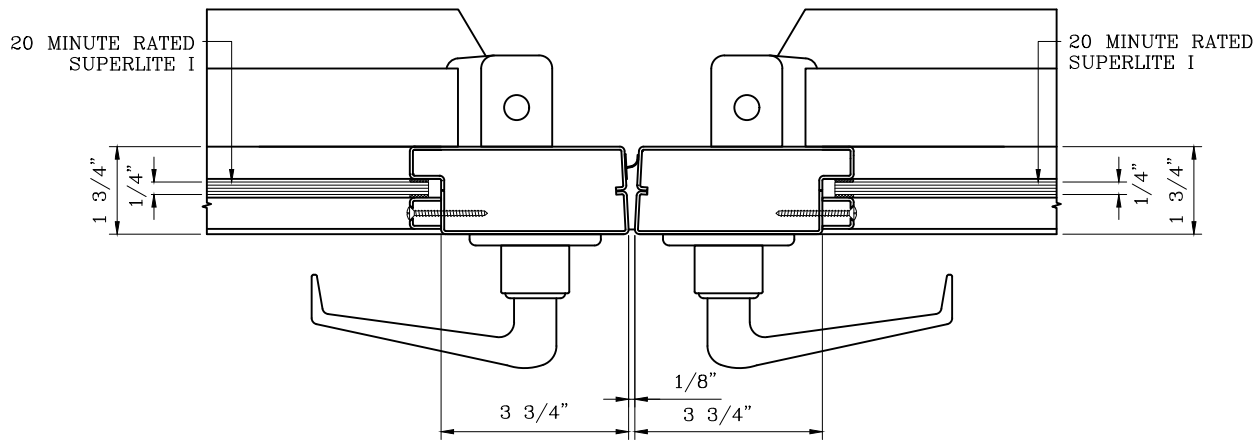

20 MINUTE NARROW PROFILE FIRE PROTECTIVE DOOR PAIR

-INTERIOR APPLICATION-

1891 Wardrobe Ave Merced CA 95341
Tel: 866.848.2667 Fax: 209.626.3285

DATE:

DRAWN:

SCALE:

These details are subject to change without notice.

20 MINUTE NARROW PROFILE FIRE PROTECTIVE DOOR PAIR

-INTERIOR APPLICATION-

METAL DOORS & FRAMING
 1891 Wardrobe Ave Merced CA 95341
 Tel: 866.848.2667 Fax: 209.626.3285

DATE:	
DRAWN:	SCALE:

These details are subject to change without notice.