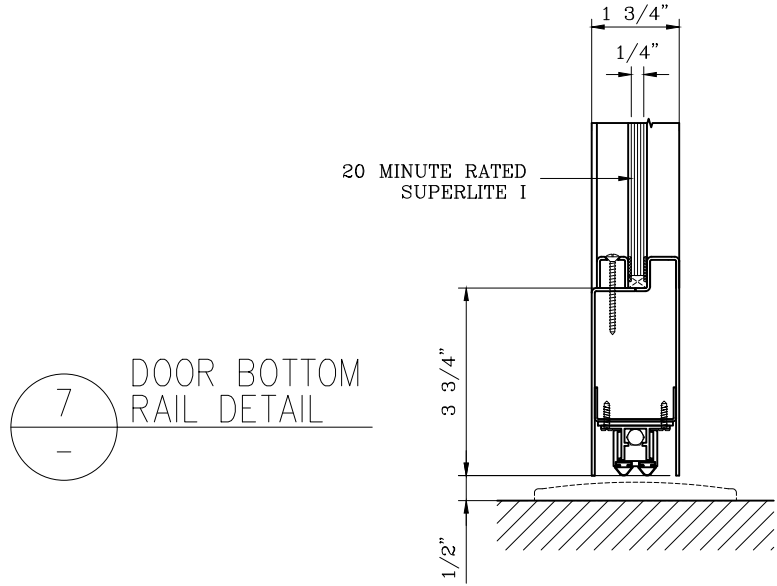

20 MINUTE NARROW PROFILE FIRE PROTECTIVE DOOR PAIR

-INTERIOR APPLICATION-

1891 Wardrobe Ave Merced CA 95341
Tel: 866.848.2667 Fax: 209.626.3285

DATE:

DRAWN:

SCALE:

These details are subject to change without notice.

20 MINUTE NARROW PROFILE FIRE PROTECTIVE DOOR PAIR

-INTERIOR APPLICATION-

METAL DOORS & FRAMING
 1891 Wardrobe Ave Merced CA 95341
 Tel: 866.848.2667 Fax: 209.626.3285

DATE:	
DRAWN:	SCALE:

These details are subject to change without notice.