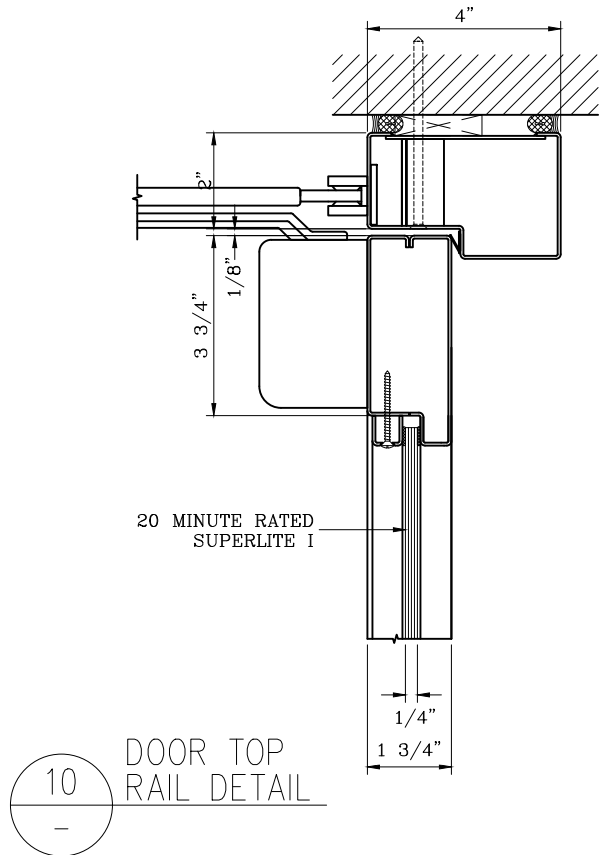

20 MINUTE NARROW PROFILE FIRE PROTECTIVE DOOR PAIR

-INTERIOR APPLICATION-

METAL DOORS & FRAMING
 1891 Wardrobe Ave Merced CA 95341
 Tel: 866.848.2667 Fax: 209.626.3285

DATE:	
DRAWN:	SCALE:

These details are subject to change without notice.

20 MINUTE NARROW PROFILE FIRE PROTECTIVE DOOR PAIR

-INTERIOR APPLICATION-

1891 Wardrobe Ave Merced CA 95341
Tel: 866.848.2667 Fax: 209.626.3285

DATE:

DRAWN:

SCALE:

These details are subject to change without notice.