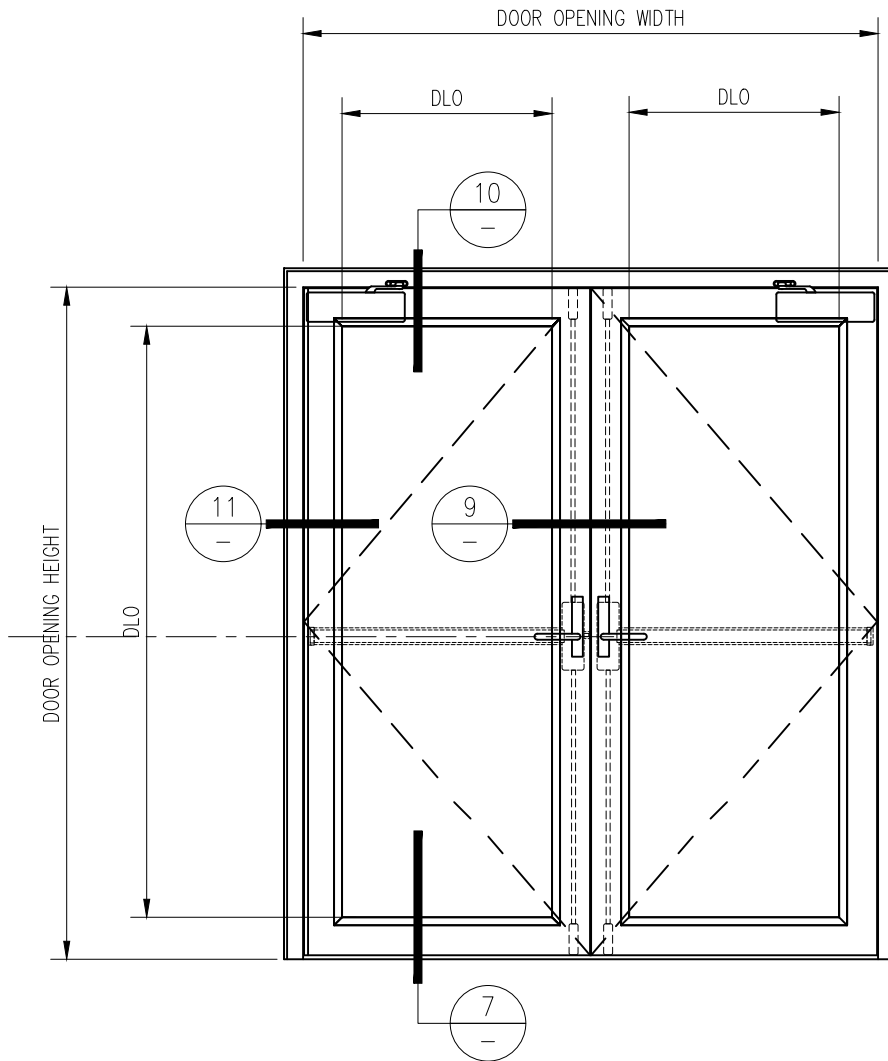

20 MINUTE NARROW PROFILE FIRE PROTECTIVE DOOR PAIR

-INTERIOR APPLICATION-

1891 Wardrobe Ave Merced CA 95341
Tel: 866.848.2667 Fax: 209.626.3285

DATE:

DRAWN:

SCALE:

These details are subject to change without notice.

20 MINUTE NARROW PROFILE FIRE PROTECTIVE DOOR PAIR

-INTERIOR APPLICATION-

METAL DOORS & FRAMING
 1891 Wardrobe Ave Merced CA 95341
 Tel: 866.848.2667 Fax: 209.626.3285

DATE:	
DRAWN:	SCALE:

These details are subject to change without notice.