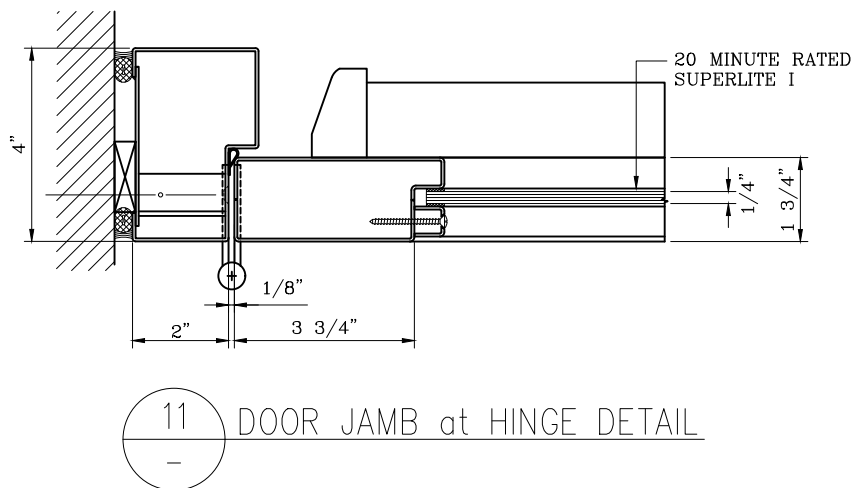

20 MINUTE NARROW PROFILE FIRE PROTECTIVE DOOR PAIR

-INTERIOR APPLICATION-

METAL DOORS & FRAMING
 1891 Wardrobe Ave Merced CA 95341
 Tel: 866.848.2667 Fax: 209.626.3285

DATE:	
DRAWN:	SCALE:

These details are subject to change without notice.

20 MINUTE NARROW PROFILE FIRE PROTECTIVE DOOR PAIR

-INTERIOR APPLICATION-

1891 Wardrobe Ave Merced CA 95341
Tel: 866.848.2667 Fax: 209.626.3285

DATE:

DRAWN:

SCALE:

These details are subject to change without notice.