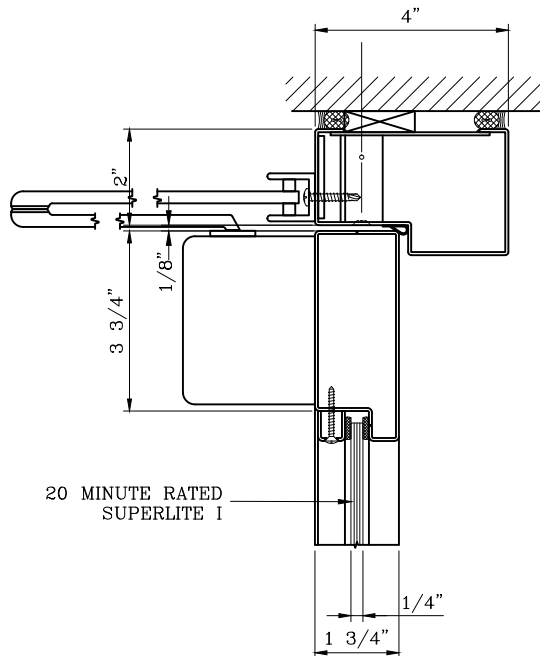

20 MINUTE NARROW PROFILE FIRE PROTECTIVE SINGLE  
DOOR  
 -INTERIOR APPLICATION-

**Titan**

METAL DOORS & FRAMING

1891 Wardrobe Ave Merced CA 95341  
 Tel: 866.848.2667 Fax: 209.626.3285

DATE:

DRAWN:

SCALE:

These details are subject to change without notice.

20 MINUTE NARROW PROFILE FIRE PROTECTIVE SINGLE  
DOOR  
 -INTERIOR APPLICATION-

7  
-  
DOOR BOTTOM RAIL DETAIL

10  
-  
DOOR TOP RAIL DETAIL

Titan

1891 Wardrobe Ave Merced CA 95341  
 Tel: 866.848.2667 Fax: 209.626.3285

DATE:

DRAWN:

SCALE:

These details are subject to change without notice.

20 MINUTE NARROW PROFILE FIRE PROTECTIVE SINGLE  
DOOR  
 -INTERIOR APPLICATION-

11 DOOR JAMB at HINGE DETAIL

12 DOOR JAMB at LOCK DETAIL