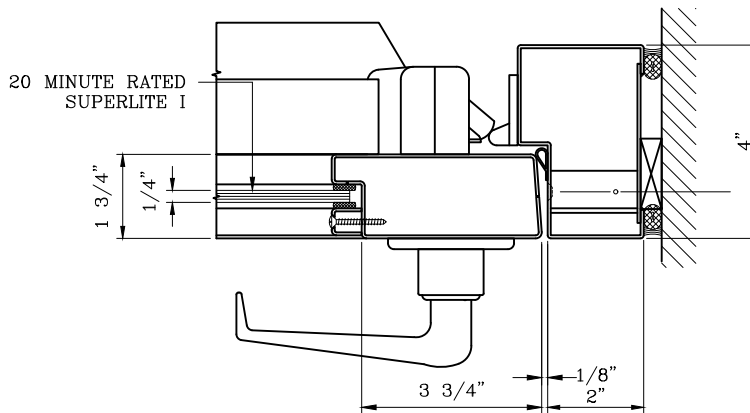

20 MINUTE NARROW PROFILE FIRE PROTECTIVE SINGLE  
DOOR  
 -INTERIOR APPLICATION-

7  
-  
DOOR BOTTOM RAIL DETAIL

10  
-  
DOOR TOP RAIL DETAIL

Titan

1891 Wardrobe Ave Merced CA 95341  
 Tel: 866.848.2667 Fax: 209.626.3285

DATE:

DRAWN:

SCALE:

These details are subject to change without notice.

20 MINUTE NARROW PROFILE FIRE PROTECTIVE SINGLE  
DOOR  
 -INTERIOR APPLICATION-

11 DOOR JAMB at HINGE DETAIL

12 DOOR JAMB at LOCK DETAIL

**Titan**

METAL DOORS & FRAMING

1891 Wardrobe Ave Merced CA 95341  
 Tel: 866.848.2667 Fax: 209.626.3285

DATE:

DRAWN:

SCALE:

These details are subject to change without notice.