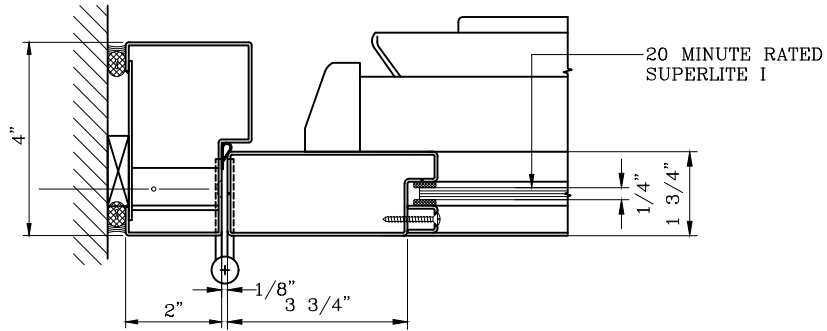

20 MINUTE NARROW PROFILE FIRE PROTECTIVE SINGLE  
DOOR  
 -INTERIOR APPLICATION-

7  
-  
DOOR BOTTOM RAIL DETAIL

10  
-  
DOOR TOP RAIL DETAIL

Titan

1891 Wardrobe Ave Merced CA 95341  
 Tel: 866.848.2667 Fax: 209.626.3285

DATE:

DRAWN:

SCALE:

These details are subject to change without notice.

20 MINUTE NARROW PROFILE FIRE PROTECTIVE SINGLE  
DOOR  
 -INTERIOR APPLICATION-

11 DOOR JAMB at HINGE DETAIL

12 DOOR JAMB at LOCK DETAIL