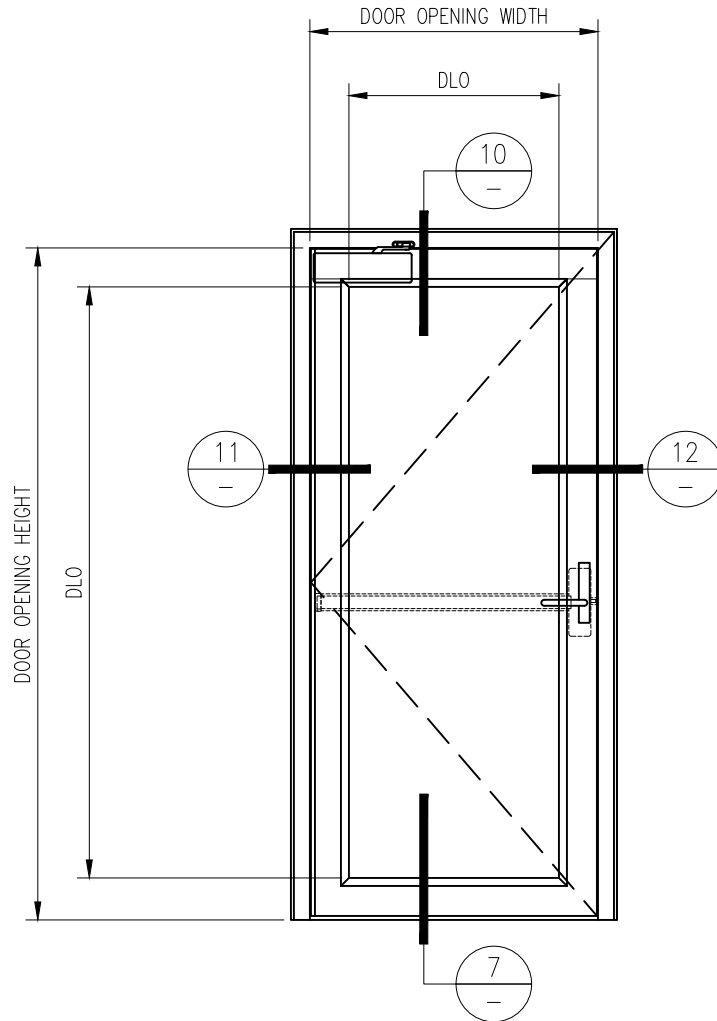

20 MINUTE NARROW PROFILE FIRE PROTECTIVE SINGLE  
DOOR  
 -INTERIOR APPLICATION-

**Titan**

METAL DOORS & FRAMING

1891 Wardrobe Ave Merced CA 95341  
 Tel: 866.848.2667 Fax: 209.626.3285

DATE:

DRAWN:

SCALE:

These details are subject to change without notice.

20 MINUTE NARROW PROFILE FIRE PROTECTIVE SINGLE  
DOOR  
 -INTERIOR APPLICATION-

7  
-  
DOOR BOTTOM RAIL DETAIL

10  
-  
DOOR TOP RAIL DETAIL

Titan

1891 Wardrobe Ave Merced CA 95341  
 Tel: 866.848.2667 Fax: 209.626.3285

DATE:

DRAWN:

SCALE:

These details are subject to change without notice.

20 MINUTE NARROW PROFILE FIRE PROTECTIVE SINGLE  
DOOR  
 -INTERIOR APPLICATION-

11 DOOR JAMB at HINGE DETAIL

12 DOOR JAMB at LOCK DETAIL