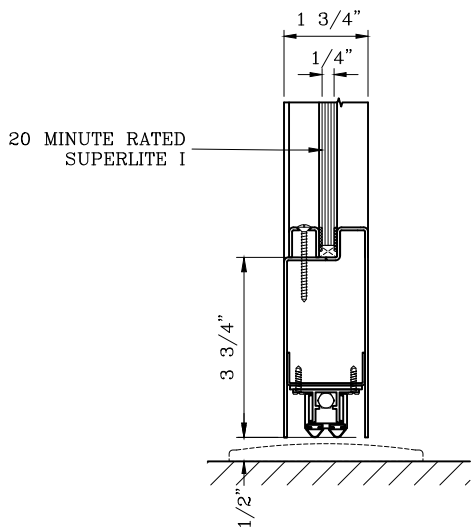

20 MINUTE NARROW PROFILE FIRE PROTECTIVE SINGLE  
DOOR  
 -INTERIOR APPLICATION-

**Titan**

METAL DOORS & FRAMING

1891 Wardrobe Ave Merced CA 95341  
 Tel: 866.848.2667 Fax: 209.626.3285

DATE:

DRAWN:

SCALE:

These details are subject to change without notice.

20 MINUTE NARROW PROFILE FIRE PROTECTIVE SINGLE  
DOOR  
 -INTERIOR APPLICATION-

7  
-  
DOOR BOTTOM RAIL DETAIL

10  
-  
DOOR TOP RAIL DETAIL

Titan

1891 Wardrobe Ave Merced CA 95341  
 Tel: 866.848.2667 Fax: 209.626.3285

DATE:

DRAWN:

SCALE:

These details are subject to change without notice.

20 MINUTE NARROW PROFILE FIRE PROTECTIVE SINGLE  
DOOR  
 -INTERIOR APPLICATION-

11 DOOR JAMB at HINGE DETAIL

12 DOOR JAMB at LOCK DETAIL