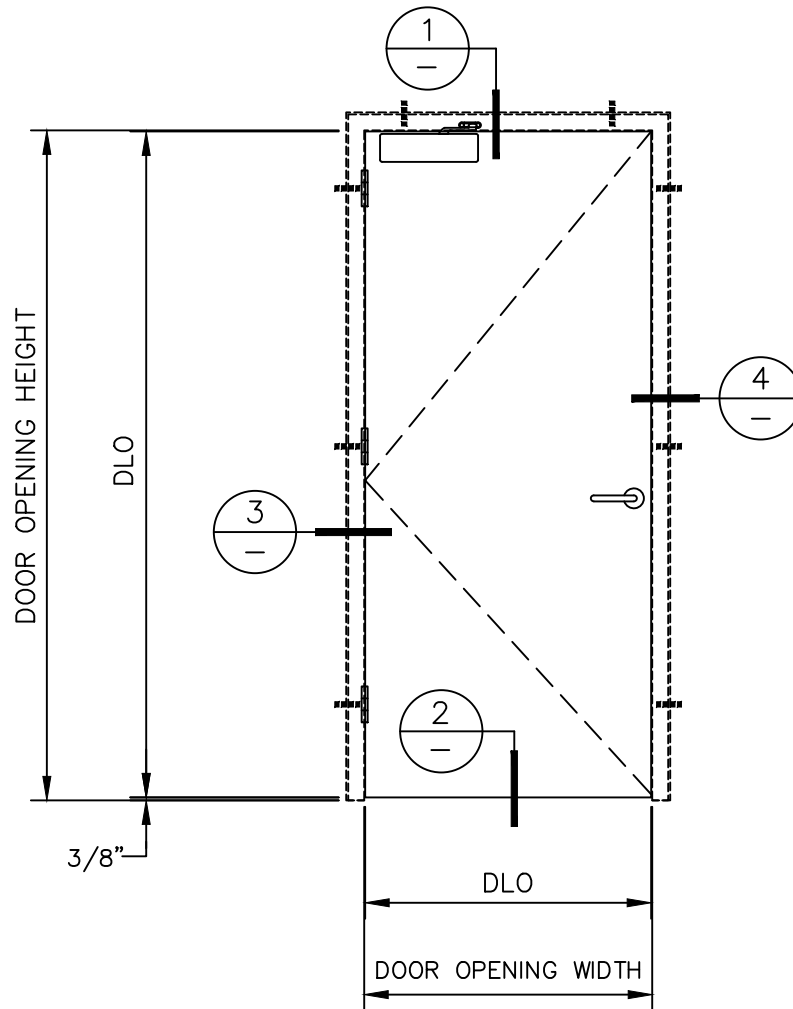

# 3 HOUR SECURITY DOOR & FRAME – SINGLE DOOR

1891 Wardrobe Ave Merced CA 95341  
 Tel: 866.848.2667 Fax: 209.626.3285

DATE:

DRAWN:

SCALE:

These details are subject to change without notice.

# 3 HOUR SECURITY DOOR & FRAME – SINGLE DOOR

1 DOOR TOP RAIL DETAIL

2 DOOR BOTTOM RAIL DETAIL

METAL DOORS & FRAMING

1891 Wardrobe Ave Merced CA 95341  
Tel: 866.848.2667 Fax: 209.626.3285

DATE:

DRAWN:

SCALE:

# 3 HOUR SECURITY DOOR & FRAME – SINGLE DOOR

3 DOOR JAMB at HINGE DETAIL

4 DOOR JAMB at LOCK DETAIL

**Titan**  
USA

METAL DOORS & FRAMING

1891 Wardrobe Ave Merced CA 95341  
Tel: 866.848.2667 Fax: 209.626.3285

DATE:

DRAWN:

SCALE:

These details are subject to change without notice.