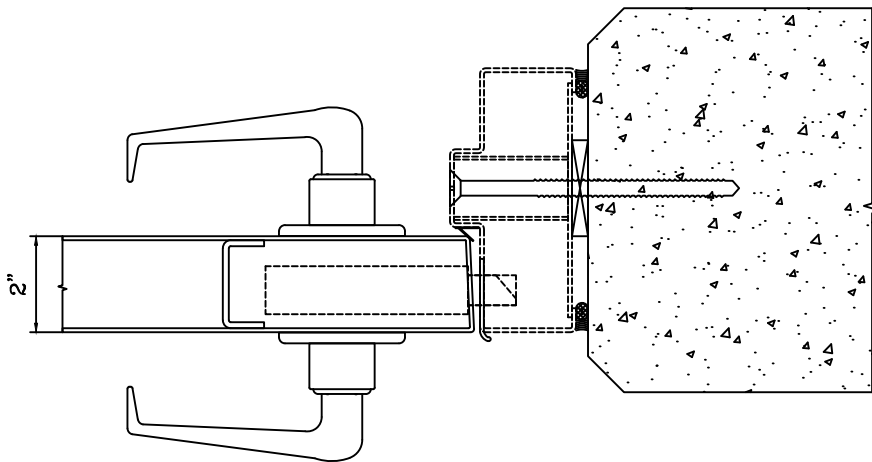

4 DOOR JAMB at LOCK DETAIL

Titan
USA

METAL DOORS & FRAMING

1891 Wardrobe Ave Merced CA 95341
Tel: 866.848.2667 Fax: 209.626.3285

DATE:

DRAWN:

SCALE:

These details are subject to change without notice.