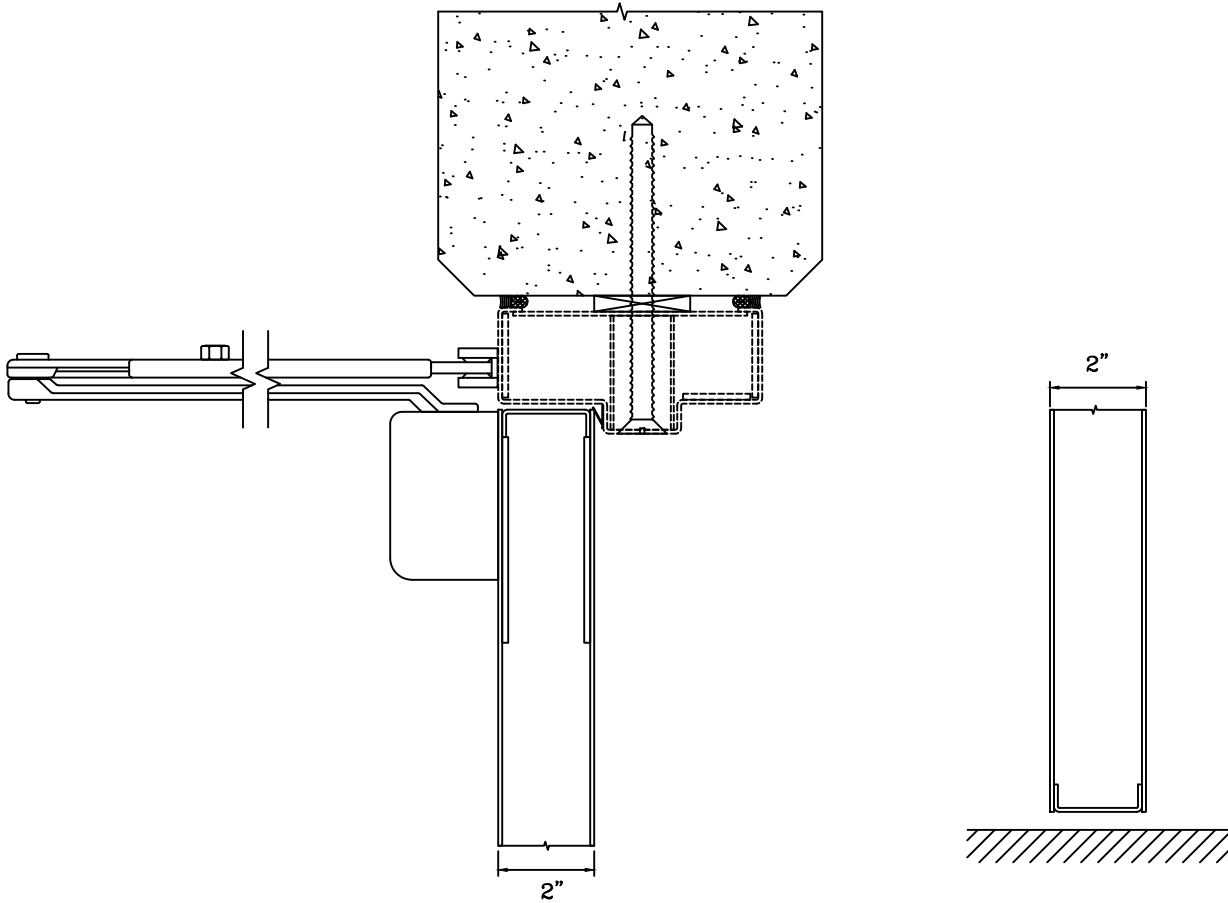

# 3 HOUR SECURITY DOOR & FRAME – SINGLE DOOR

1891 Wardrobe Ave Merced CA 95341  
 Tel: 866.848.2667 Fax: 209.626.3285

DATE:

DRAWN:

SCALE:

These details are subject to change without notice.

# 3 HOUR SECURITY DOOR & FRAME – SINGLE DOOR

1 DOOR TOP RAIL DETAIL

2 DOOR BOTTOM RAIL DETAIL

METAL DOORS & FRAMING

1891 Wardrobe Ave Merced CA 95341  
Tel: 866.848.2667 Fax: 209.626.3285

DATE:

DRAWN:

SCALE:

DATE:

DRAWN:

SCALE:

These details are subject to change without notice.