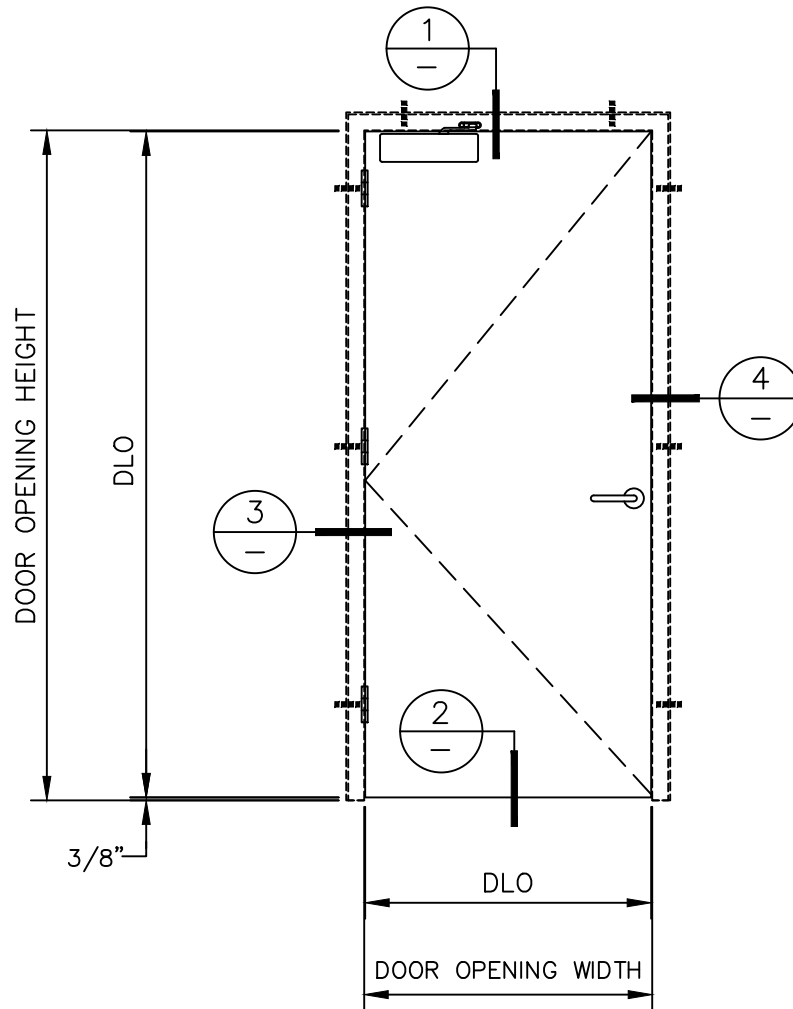

3 HOUR SECURITY DOOR & FRAME – SINGLE DOOR

1891 Wardrobe Ave Merced CA 95341
 Tel: 866.848.2667 Fax: 209.626.3285

DATE:

DRAWN:

SCALE:

These details are subject to change without notice.

3 HOUR SECURITY DOOR & FRAME – SINGLE DOOR

1 DOOR TOP RAIL DETAIL

2 DOOR BOTTOM RAIL DETAIL

METAL DOORS & FRAMING
1891 Wardrobe Ave Merced CA 95341
Tel: 866.848.2667 Fax: 209.626.3285

DATE:

DRAWN:

SCALE:

These details are subject to change without notice.

3 HOUR SECURITY DOOR & FRAME – SINGLE DOOR

3 DOOR JAMB at HINGE DETAIL

4 DOOR JAMB at LOCK DETAIL

METAL DOORS & FRAMING

1891 Wardrobe Ave Merced CA 95341
Tel: 866.848.2667 Fax: 209.626.3285

DATE:

DRAWN:

SCALE: