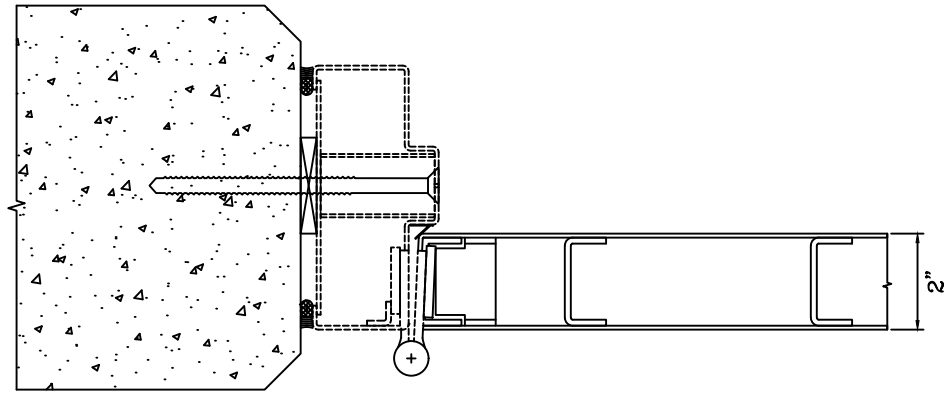

3 HOUR SECURITY DOOR & FRAME – SINGLE DOOR

3 DOOR JAMB at HINGE DETAIL