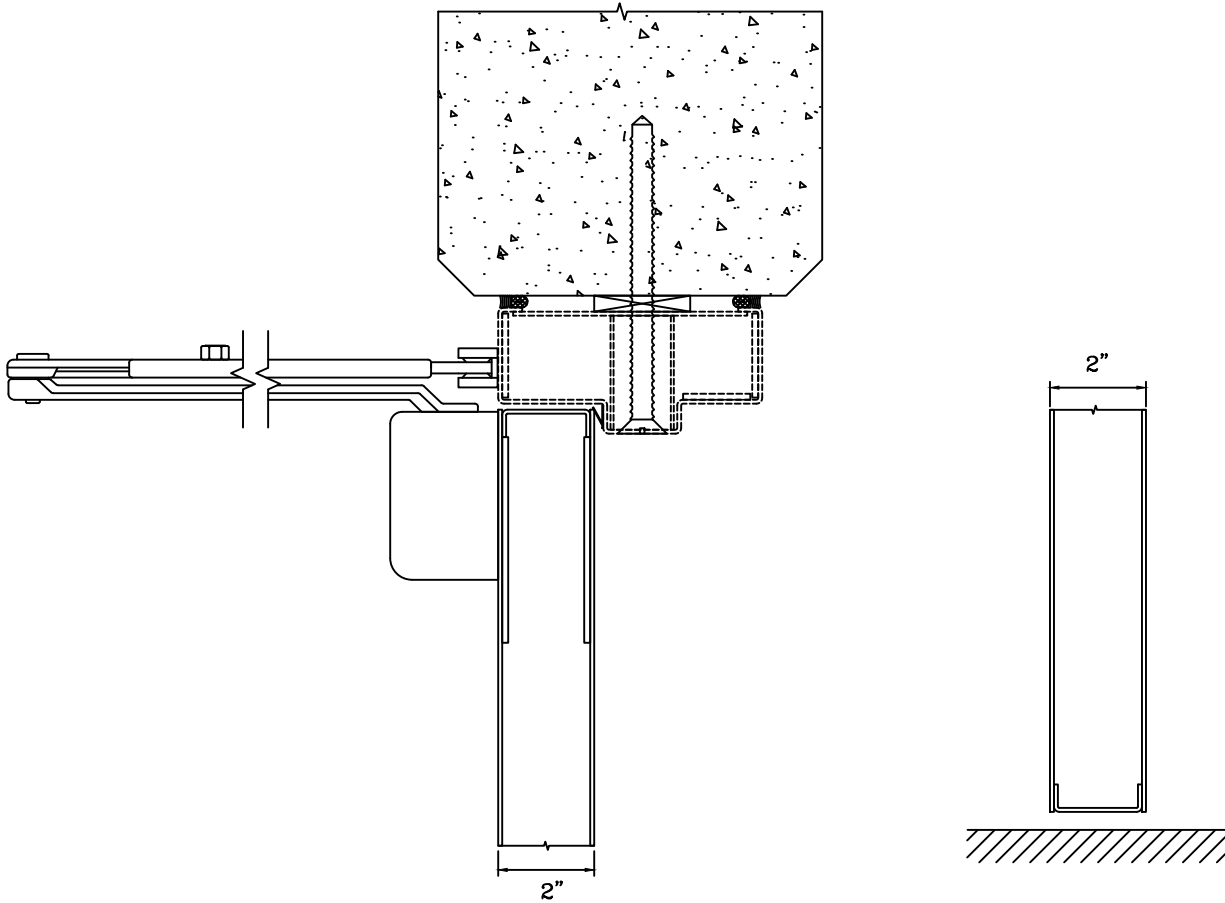

3 HOUR SECURITY DOOR & FRAME – SINGLE DOOR

1891 Wardrobe Ave Merced CA 95341
 Tel: 866.848.2667 Fax: 209.626.3285

DATE:

DRAWN:

SCALE:

These details are subject to change without notice.

3 HOUR SECURITY DOOR & FRAME – SINGLE DOOR

1 DOOR TOP RAIL DETAIL

2 DOOR BOTTOM RAIL DETAIL

METAL DOORS & FRAMING
1891 Wardrobe Ave Merced CA 95341
Tel: 866.848.2667 Fax: 209.626.3285

DATE:

DRAWN:

SCALE:

These details are subject to change without notice.