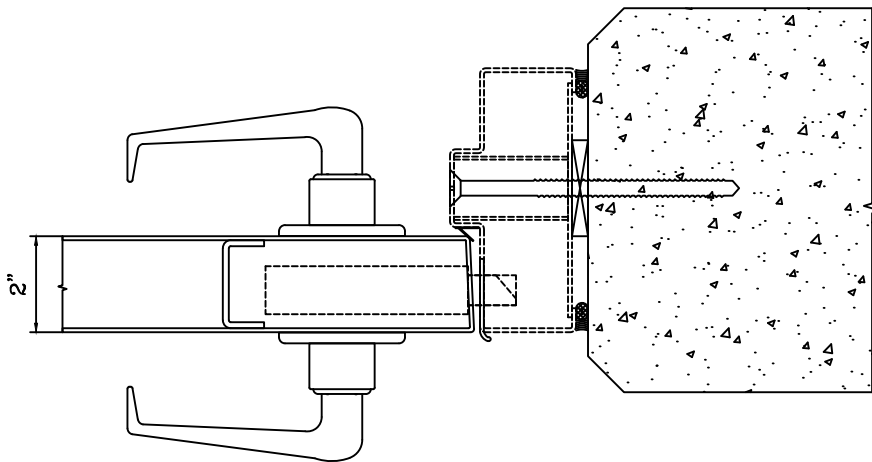

1 DOOR TOP RAIL DETAIL

2 DOOR BOTTOM RAIL DETAIL

METAL DOORS & FRAMING
1891 Wardrobe Ave Merced CA 95341
Tel: 866.848.2667 Fax: 209.626.3285

DATE:

DRAWN:

SCALE:

These details are subject to change without notice.

3 HOUR SECURITY DOOR & FRAME – SINGLE DOOR

3 DOOR JAMB at HINGE DETAIL

4 DOOR JAMB at LOCK DETAIL

METAL DOORS & FRAMING

1891 Wardrobe Ave Merced CA 95341
Tel: 866.848.2667 Fax: 209.626.3285

DATE:

DRAWN:

SCALE: