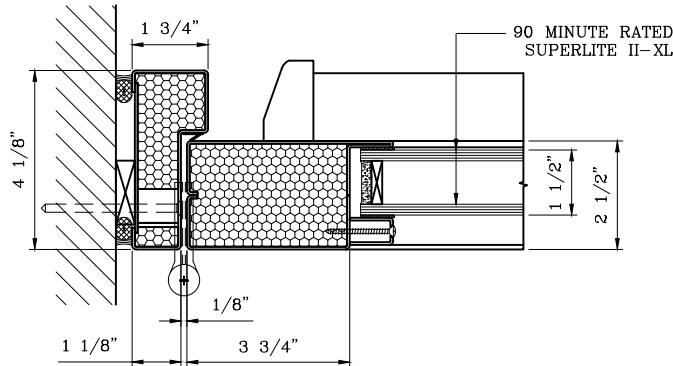

90 MINUTE NARROW PROFILE TEMPERATURE RISE
DOOR PAIR
 -INTERIOR APPLICATION-

Titan

1891 Wardrobe Ave Merced CA 95341
 Tel: 866.848.2667 Fax: 209.626.3285

DATE:

DRAWN:

SCALE:

These details are subject to change without notice.

90 MINUTE NARROW PROFILE TEMPERATURE RISE
DOOR PAIR
-INTERIOR APPLICATION-

10 DOOR TOP RAIL DETAIL

11 DOOR JAMB at HINGE DETAIL

1891 Wardrobe Ave Merced CA 95341
Tel: 866.848.2667 Fax: 209.626.3285

DATE:

DRAWN:

SCALE:

These details are subject to change without notice.