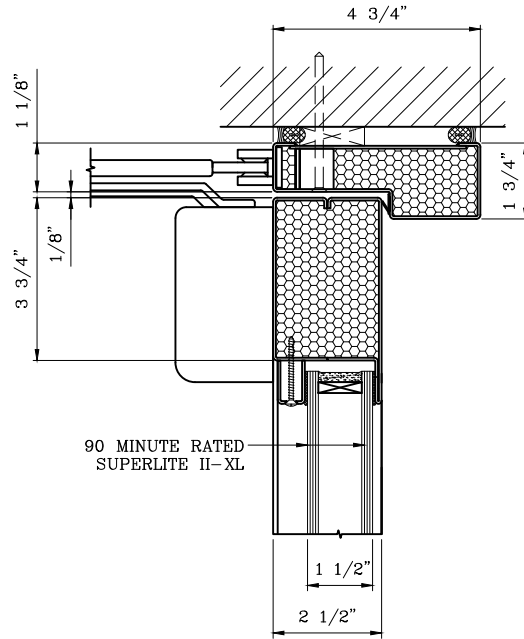

90 MINUTE NARROW PROFILE TEMPERATURE RISE
DOOR PAIR
 -INTERIOR APPLICATION-

Titan

1891 Wardrobe Ave Merced CA 95341
 Tel: 866.848.2667 Fax: 209.626.3285

DATE:

DRAWN:

SCALE:

These details are subject to change without notice.

90 MINUTE NARROW PROFILE TEMPERATURE RISE
DOOR PAIR
-INTERIOR APPLICATION-

10 DOOR TOP RAIL DETAIL

11 DOOR JAMB at HINGE DETAIL

1891 Wardrobe Ave Merced CA 95341
Tel: 866.848.2667 Fax: 209.626.3285

DATE:

DRAWN:

SCALE:

These details are subject to change without notice.