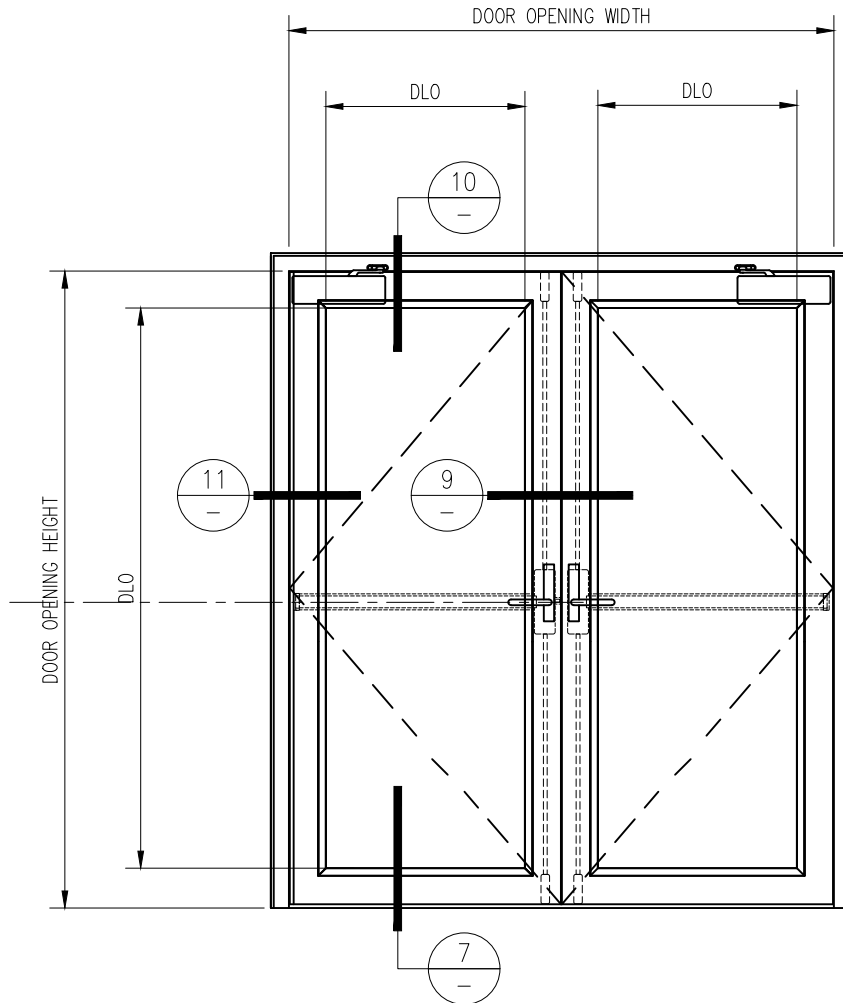

90 MINUTE NARROW PROFILE TEMPERATURE RISE
DOOR PAIR
 -INTERIOR APPLICATION-

Titan

1891 Wardrobe Ave Merced CA 95341
 Tel: 866.848.2667 Fax: 209.626.3285

DATE:

DRAWN:

SCALE:

These details are subject to change without notice.

90 MINUTE NARROW PROFILE TEMPERATURE RISE
DOOR PAIR
-INTERIOR APPLICATION-

10 DOOR TOP RAIL DETAIL

11 DOOR JAMB at HINGE DETAIL

1891 Wardrobe Ave Merced CA 95341
Tel: 866.848.2667 Fax: 209.626.3285

DATE:

DRAWN: