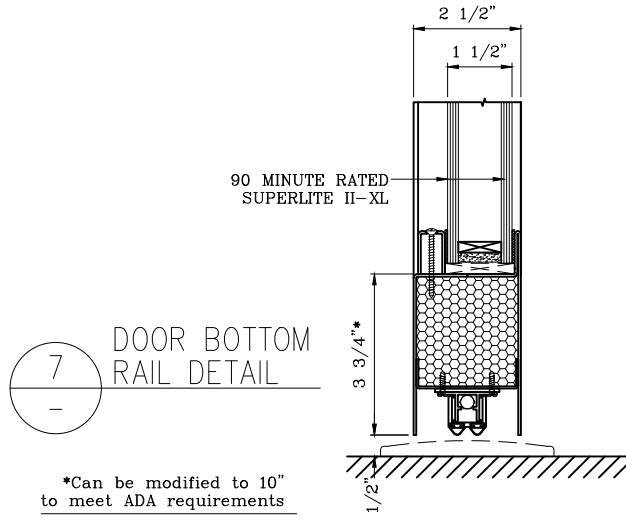

90 MINUTE NARROW PROFILE TEMPERATURE RISE
DOOR PAIR
 -INTERIOR APPLICATION-

Titan

1891 Wardrobe Ave Merced CA 95341
 Tel: 866.848.2667 Fax: 209.626.3285

DATE:

DRAWN:

SCALE:

These details are subject to change without notice.

90 MINUTE NARROW PROFILE TEMPERATURE RISE
DOOR PAIR
-INTERIOR APPLICATION-

10 DOOR TOP RAIL DETAIL

11 DOOR JAMB at HINGE DETAIL

1891 Wardrobe Ave Merced CA 95341
Tel: 866.848.2667 Fax: 209.626.3285

DATE:

DRAWN: