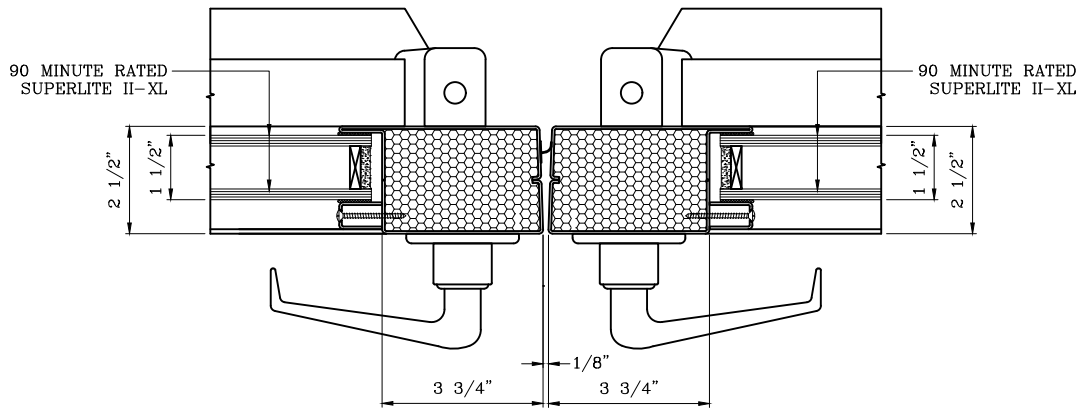

90 MINUTE NARROW PROFILE TEMPERATURE RISE
DOOR PAIR
 -INTERIOR APPLICATION-

Titan

1891 Wardrobe Ave Merced CA 95341
 Tel: 866.848.2667 Fax: 209.626.3285

DATE:

DRAWN:

SCALE:

These details are subject to change without notice.

90 MINUTE NARROW PROFILE TEMPERATURE RISE
DOOR PAIR
-INTERIOR APPLICATION-

10 DOOR TOP RAIL DETAIL

11 DOOR JAMB at HINGE DETAIL

1891 Wardrobe Ave Merced CA 95341
Tel: 866.848.2667 Fax: 209.626.3285

DATE:

DRAWN:

SCALE:

These details are subject to change without notice.