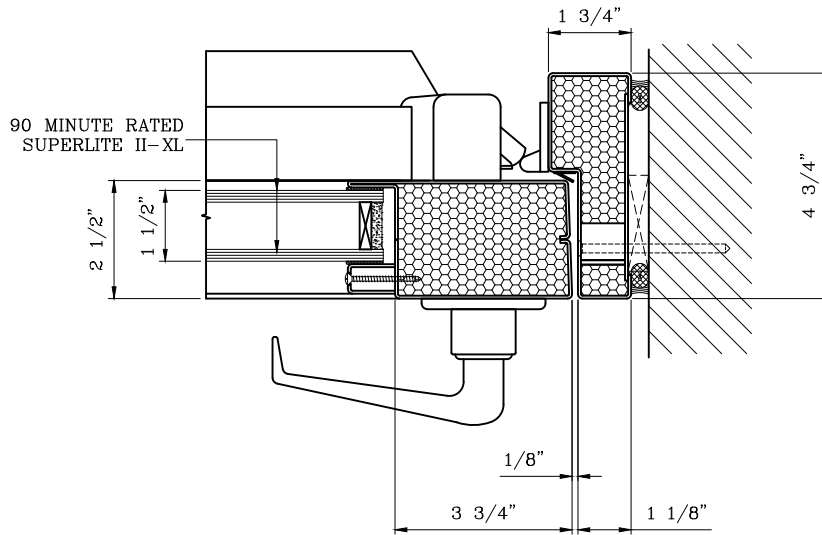

# Titan

METAL DOORS & FRAMING

1891 Wardrobe Ave Merced CA 95341  
Tel: 866.848.2667 Fax: 209.626.3285

DATE:

DRAWN:

SCALE:

These details are subject to change without notice.

# 90 MINUTE NARROW PROFILE TEMPERATURE RISE SINGLE DOOR

-INTERIOR APPLICATION-

11 DOOR JAMB at HINGE DETAIL

12 DOOR JAMB at LOCK DETAIL