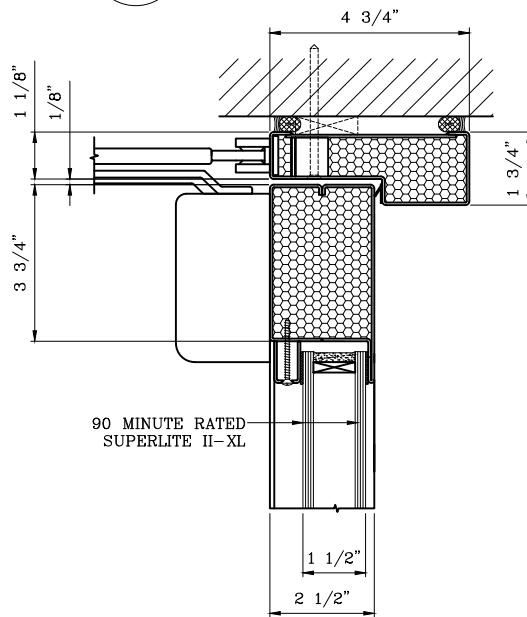

# Titan

METAL DOORS & FRAMING

1891 Wardrobe Ave Merced CA 95341  
 Tel: 866.848.2667 Fax: 209.626.3285

DATE:

DRAWN:

SCALE:

These details are subject to change without notice.

# 90 MINUTE NARROW PROFILE TEMPERATURE RISE SINGLE DOOR

-INTERIOR APPLICATION-

7 DOOR BOTTOM RAIL DETAIL

10 DOOR TOP RAIL DETAIL