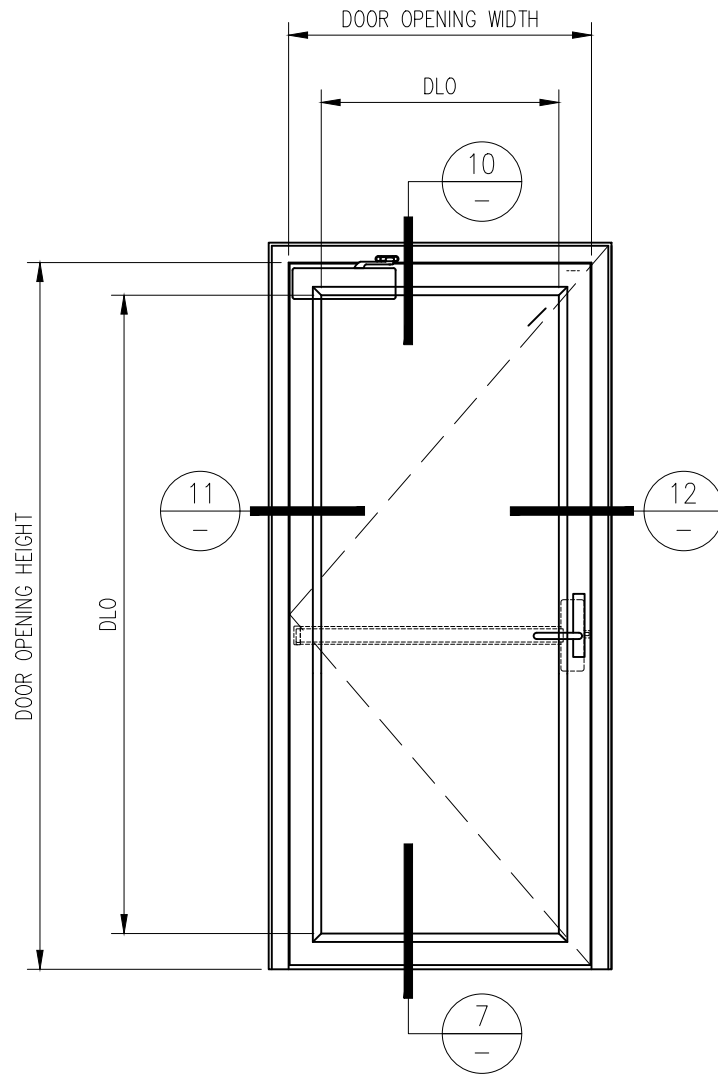

# 90 MINUTE NARROW PROFILE TEMPERATURE RISE SINGLE DOOR

-INTERIOR APPLICATION-

# Titan

METAL DOORS & FRAMING

1891 Wardrobe Ave Merced CA 95341  
 Tel: 866.848.2667 Fax: 209.626.3285

DATE:

DRAWN:

SCALE:

These details are subject to change without notice.