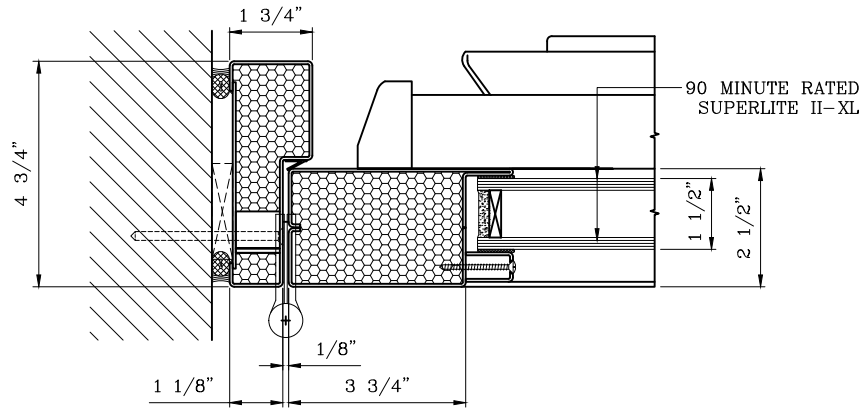

# Titan

METAL DOORS & FRAMING

1891 Wardrobe Ave Merced CA 95341  
Tel: 866.848.2667 Fax: 209.626.3285

DATE:

DRAWN:

SCALE:

These details are subject to change without notice.

# 90 MINUTE NARROW PROFILE TEMPERATURE RISE SINGLE DOOR

-INTERIOR APPLICATION-

11 DOOR JAMB at HINGE DETAIL

12 DOOR JAMB at LOCK DETAIL