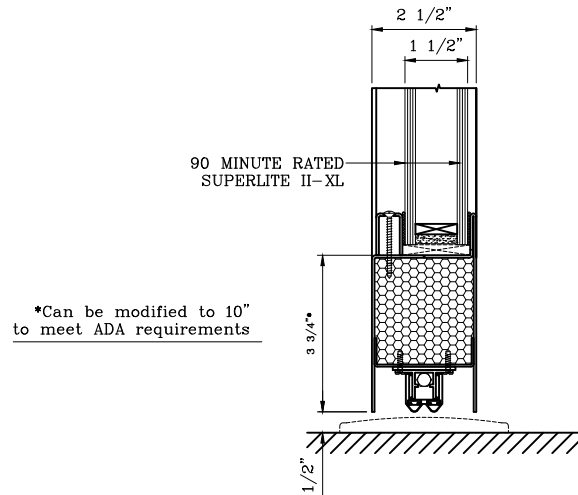

# Titan

METAL DOORS & FRAMING

1891 Wardrobe Ave Merced CA 95341  
 Tel: 866.848.2667 Fax: 209.626.3285

DATE:

DRAWN:

SCALE:

These details are subject to change without notice.

# 90 MINUTE NARROW PROFILE TEMPERATURE RISE SINGLE DOOR

-INTERIOR APPLICATION-

7 DOOR BOTTOM RAIL DETAIL

10 DOOR TOP RAIL DETAIL