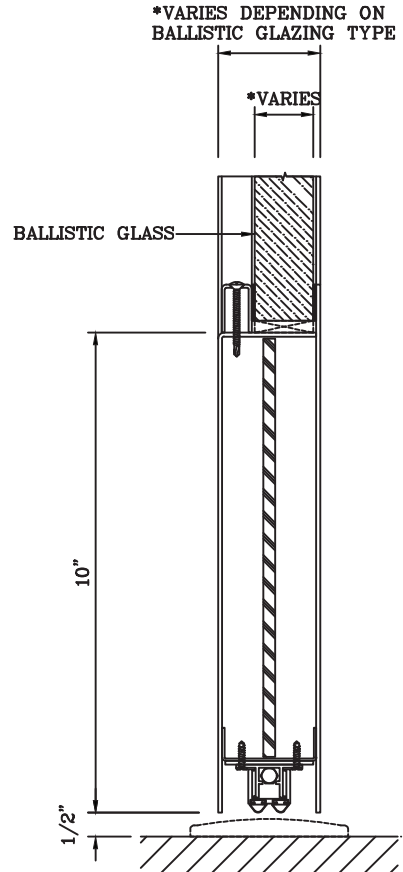

BALLISTIC RATED WALL WITH BALLISTIC RATED DOOR PAIR

3 HORIZONTAL MULLION DETAIL

4 HEAD DETAIL

5 SILL DETAIL

Titan

1891 Wardrobe Ave Merced CA 95341
Tel: 866.848.2667 Fax: 209.626.3285

DATE:

DRAWN:

SCALE:

These details are subject to change without notice.

BALLISTIC RATED WALL WITH BALLISTIC RATED DOOR PAIR

6 DOOR TOP RAIL DETAIL

7 DOOR BOTTOM RAIL DETAIL

Titan

1891 Wardrobe Ave Merced CA 95341
Tel: 866.848.2667 Fax: 209.626.3285

DATE:

DRAWN:

SCALE:

These details are subject to change without notice.

BALLISTIC RATED WALL WITH BALLISTIC RATED DOOR PAIR

8 DOOR JAMB at HINGE DETAIL

9 DOOR MEETING STILES DETAIL

Titan