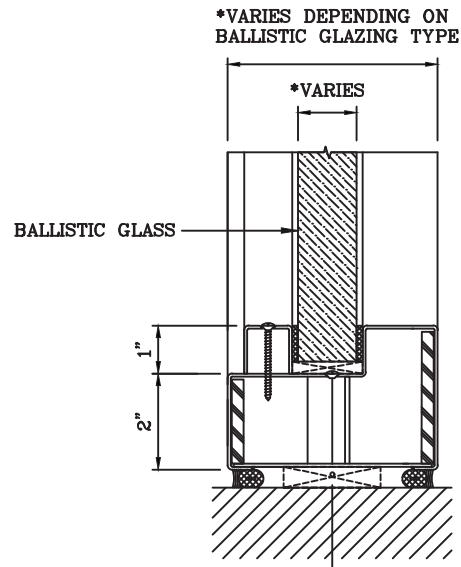

1
—
JAMB DETAIL

2
—
VERTICAL MULLION DETAIL

Titan

1891 Wardrobe Ave Merced CA 95341
Tel: 866.848.2667 Fax: 209.626.3285

DATE:

DRAWN:

SCALE:

These details are subject to change without notice.

BALLISTIC RATED WALL WITH BALLISTIC RATED DOOR PAIR

3 HORIZONTAL MULLION DETAIL

4 HEAD DETAIL

5 SILL DETAIL

Titan

1891 Wardrobe Ave Merced CA 95341
Tel: 866.848.2667 Fax: 209.626.3285

DATE:

DRAWN: