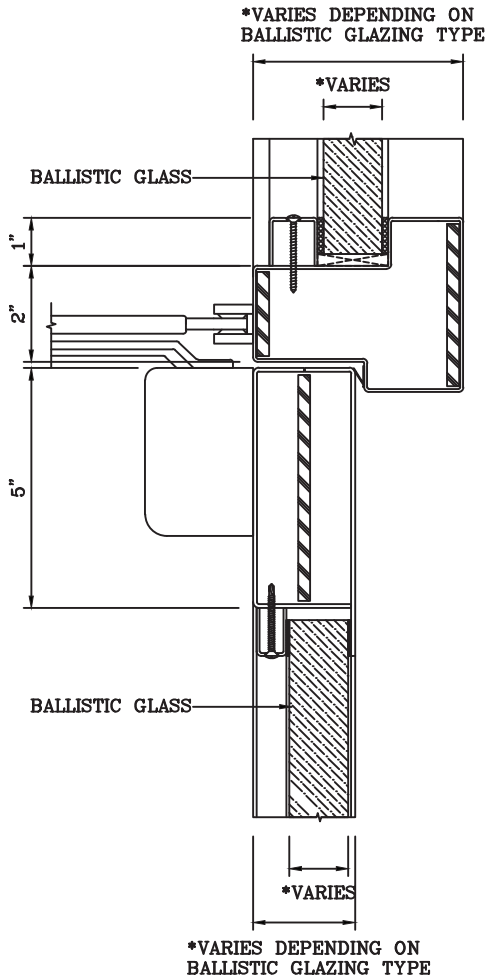

BALLISTIC RATED WALL WITH BALLISTIC RATED DOOR PAIR

3 HORIZONTAL MULLION DETAIL

4 HEAD DETAIL

5 SILL DETAIL

Titan

1891 Wardrobe Ave Merced CA 95341
Tel: 866.848.2667 Fax: 209.626.3285

DATE:

DRAWN:

SCALE:

These details are subject to change without notice.

BALLISTIC RATED WALL WITH BALLISTIC RATED DOOR PAIR

6 DOOR TOP RAIL DETAIL

7 DOOR BOTTOM RAIL DETAIL

Titan

1891 Wardrobe Ave Merced CA 95341
Tel: 866.848.2667 Fax: 209.626.3285

DATE:

DRAWN:

SCALE:

These details are subject to change without notice.

BALLISTIC RATED WALL WITH BALLISTIC RATED DOOR PAIR

8 DOOR JAMB at HINGE DETAIL

9 DOOR MEETING STILES DETAIL

Titan