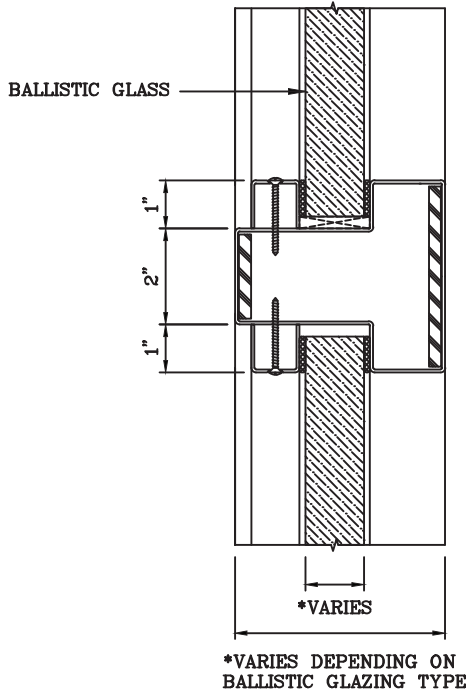

1
—
JAMB DETAIL

2
—
VERTICAL MULLION DETAIL

Titan

1891 Wardrobe Ave Merced CA 95341
Tel: 866.848.2667 Fax: 209.626.3285

DATE:

DRAWN:

SCALE:

These details are subject to change without notice.

BALLISTIC RATED WALL WITH BALLISTIC RATED DOOR PAIR

3 HORIZONTAL MULLION DETAIL

4 HEAD DETAIL

5 SILL DETAIL

Titan

1891 Wardrobe Ave Merced CA 95341
Tel: 866.848.2667 Fax: 209.626.3285

DATE:

DRAWN: