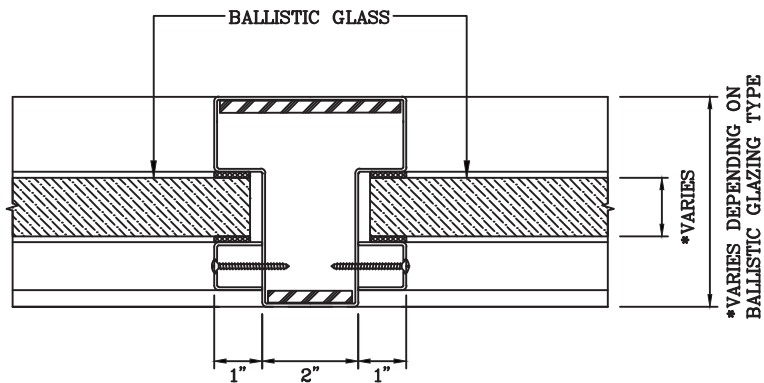

1
—
JAMB DETAIL

2
—
VERTICAL MULLION DETAIL

Titan

1891 Wardrobe Ave Merced CA 95341
Tel: 866.848.2667 Fax: 209.626.3285

DATE:

DRAWN:

SCALE:

These details are subject to change without notice.

BALLISTIC RATED WALL WITH BALLISTIC RATED DOOR PAIR

3 HORIZONTAL MULLION DETAIL

4 HEAD DETAIL

5 SILL DETAIL

Titan

1891 Wardrobe Ave Merced CA 95341
Tel: 866.848.2667 Fax: 209.626.3285

DATE:

DRAWN: