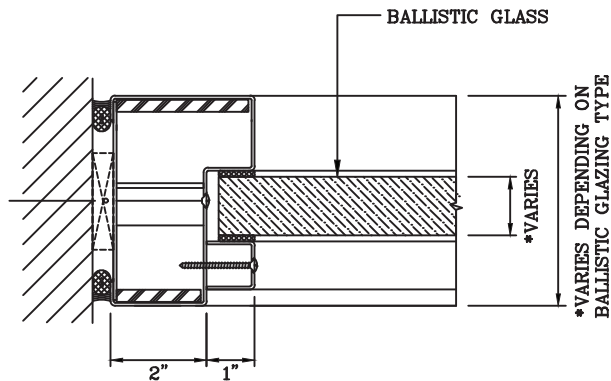

1
—
JAMB DETAIL

2
—
VERTICAL MULLION DETAIL

Titan

1891 Wardrobe Ave Merced CA 95341
Tel: 866.848.2667 Fax: 209.626.3285

DATE:

DRAWN:

SCALE:

These details are subject to change without notice.

BALLISTIC RATED WALL WITH BALLISTIC RATED DOOR PAIR

3 HORIZONTAL MULLION DETAIL

4 HEAD DETAIL

5 SILL DETAIL

Titan

1891 Wardrobe Ave Merced CA 95341
Tel: 866.848.2667 Fax: 209.626.3285

DATE:

DRAWN: