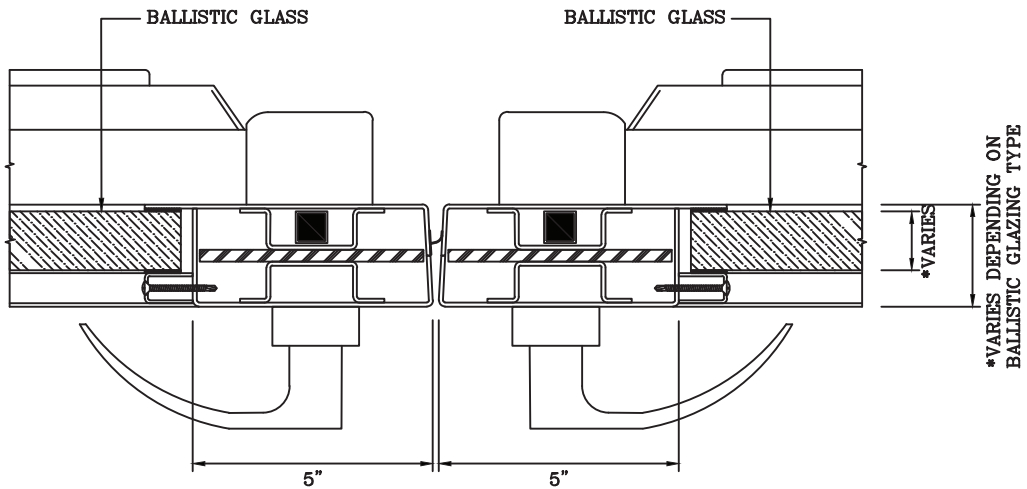

SCALE:

These details are subject to change without notice.

BALLISTIC RATED WALL WITH BALLISTIC RATED DOOR PAIR

6 DOOR TOP RAIL DETAIL

7 DOOR BOTTOM RAIL DETAIL

Titan

1891 Wardrobe Ave Merced CA 95341
Tel: 866.848.2667 Fax: 209.626.3285

DATE:

DRAWN:

SCALE:

These details are subject to change without notice.

BALLISTIC RATED WALL WITH BALLISTIC RATED DOOR PAIR

8 DOOR JAMB at HINGE DETAIL

9 DOOR MEETING STILES DETAIL

Titan