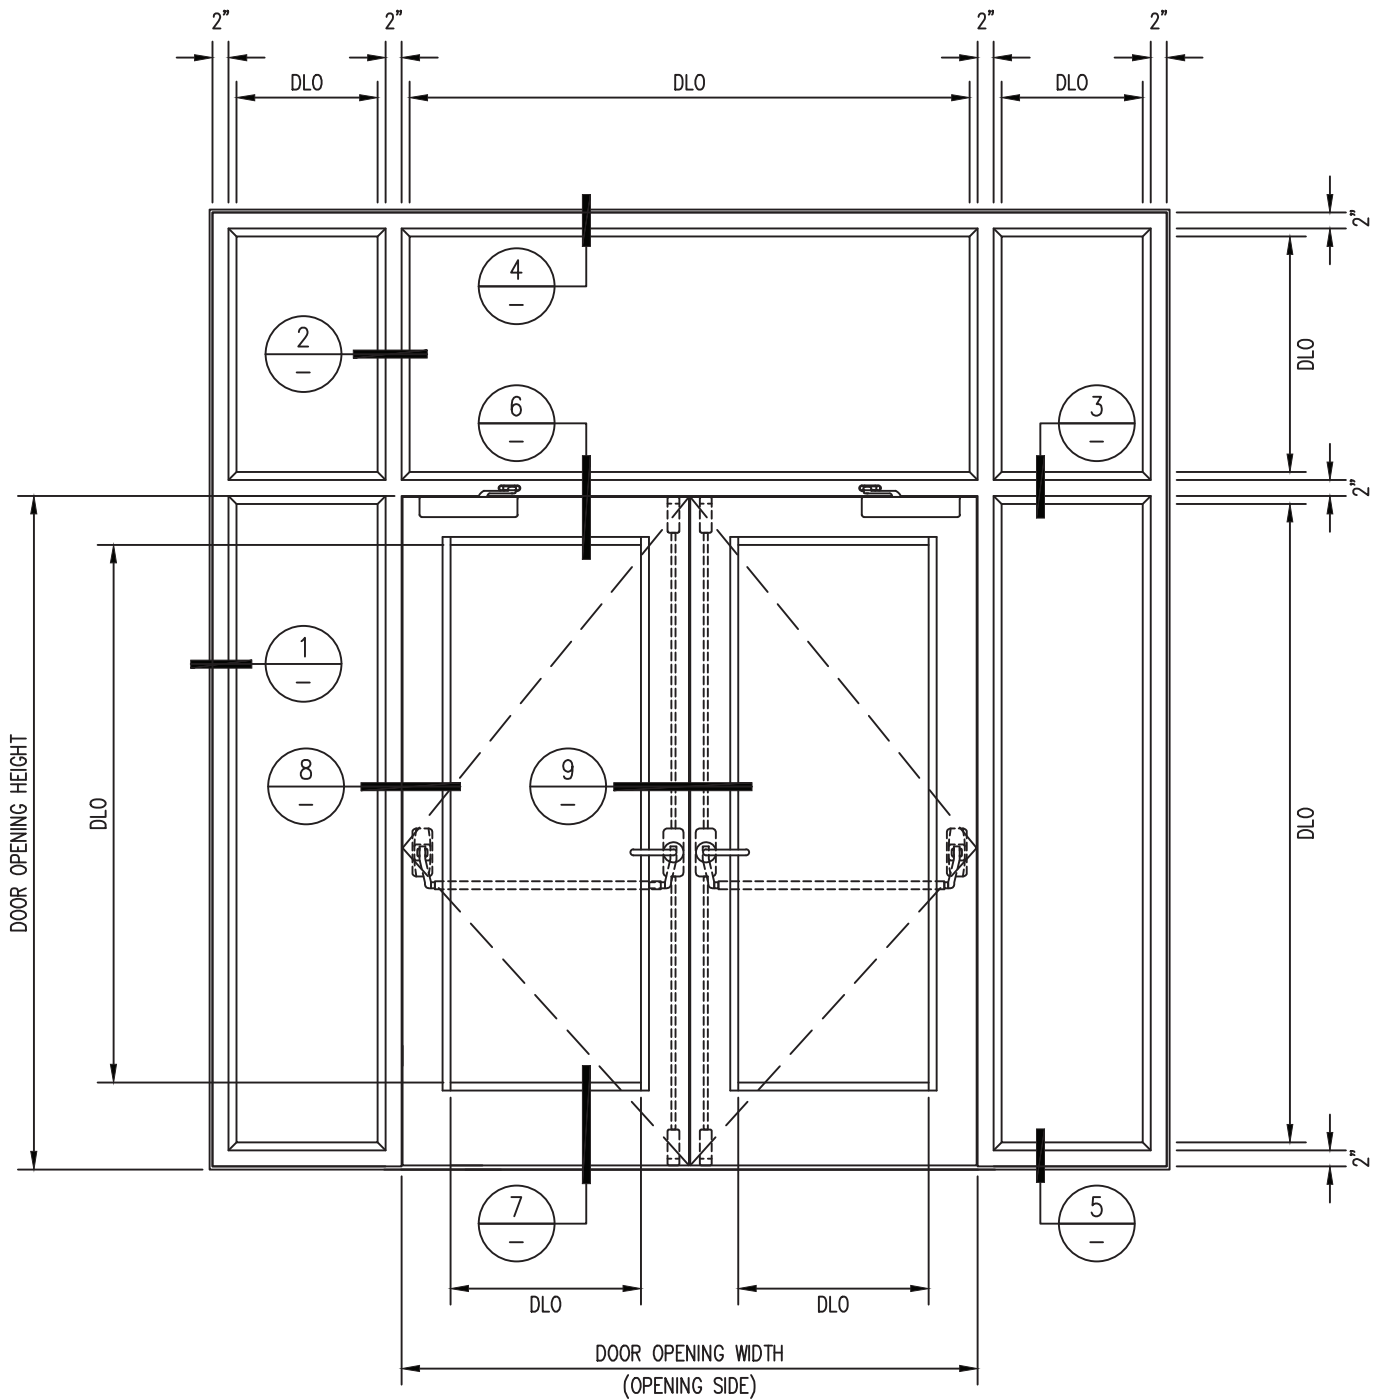

BALLISTIC RATED WALL WITH BALLISTIC RATED DOOR PAIR

1891 Wardrobe Ave Merced CA 95341
Tel: 866.848.2667 Fax: 209.626.3285

DATE:

DRAWN:

SCALE:

These details are subject to change without notice.