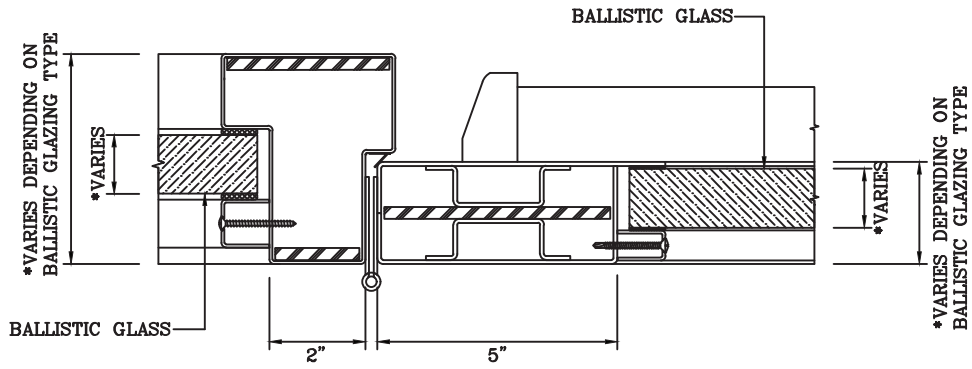

SCALE:

These details are subject to change without notice.

BALLISTIC RATED WALL WITH BALLISTIC RATED DOOR PAIR

6 DOOR TOP RAIL DETAIL

7 DOOR BOTTOM RAIL DETAIL

Titan

1891 Wardrobe Ave Merced CA 95341
Tel: 866.848.2667 Fax: 209.626.3285

DATE:

DRAWN:

SCALE:

These details are subject to change without notice.

BALLISTIC RATED WALL WITH BALLISTIC RATED DOOR PAIR

8 DOOR JAMB at HINGE DETAIL

9 DOOR MEETING STILES DETAIL

Titan