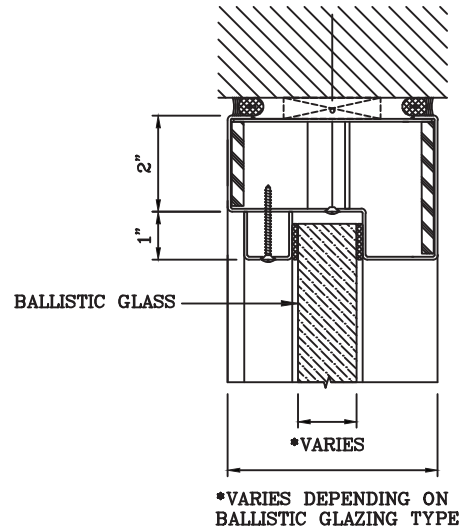

1
—
JAMB DETAIL

2
—
VERTICAL MULLION DETAIL

Titan

1891 Wardrobe Ave Merced CA 95341
Tel: 866.848.2667 Fax: 209.626.3285

DATE:

DRAWN:

SCALE:

These details are subject to change without notice.

BALLISTIC RATED WALL WITH BALLISTIC RATED DOOR PAIR

3 HORIZONTAL MULLION DETAIL

4 HEAD DETAIL

5 SILL DETAIL

Titan

1891 Wardrobe Ave Merced CA 95341
Tel: 866.848.2667 Fax: 209.626.3285

DATE:

DRAWN:

SCALE:

These details are subject to change without notice.

BALLISTIC RATED WALL WITH BALLISTIC RATED DOOR PAIR

6 DOOR TOP RAIL DETAIL

7 DOOR BOTTOM RAIL DETAIL

Titan

1891 Wardrobe Ave Merced CA 95341
Tel: 866.848.2667 Fax: 209.626.3285