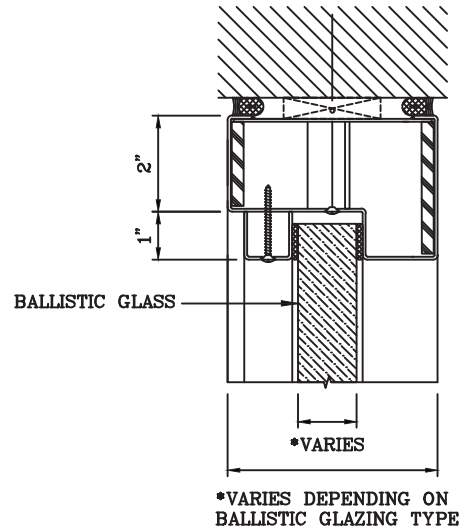

1
—
JAMB DETAIL

2
—
VERTICAL MULLION DETAIL

Titan

1891 Wardrobe Ave Merced CA 95341
Tel: 866.848.2667 Fax: 209.626.3285

DATE:

DRAWN:

SCALE:

These details are subject to change without notice.

BALLISTIC RATED WALL WITH BALLISTIC RATED SINGLE DOOR

3 HORIZONTAL MULLION DETAIL

4 HEAD DETAIL

5 SILL DETAIL

Titan

1891 Wardrobe Ave Merced CA 95341
Tel: 866.848.2667 Fax: 209.626.3285

DATE:

DRAWN: