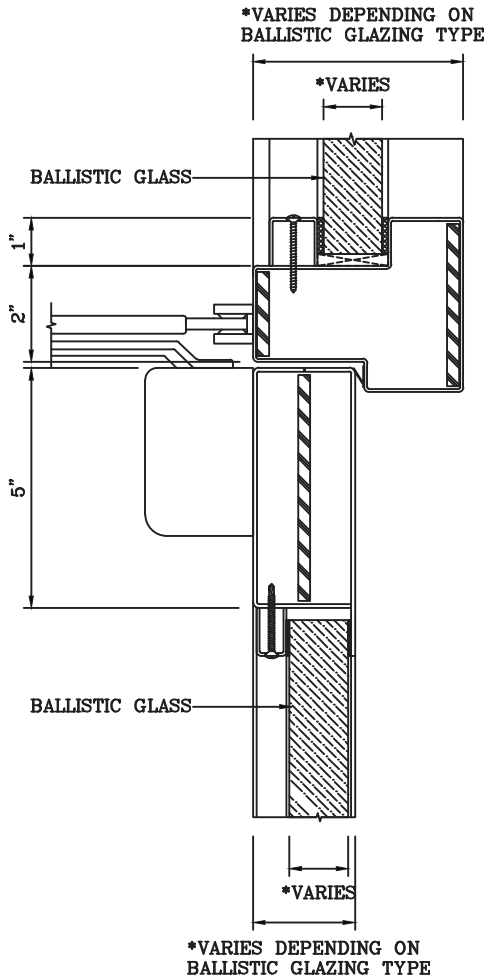

BALLISTIC RATED WALL WITH BALLISTIC RATED SINGLE DOOR

3 HORIZONTAL MULLION DETAIL

4 HEAD DETAIL

5 SILL DETAIL

Titan

1891 Wardrobe Ave Merced CA 95341
Tel: 866.848.2667 Fax: 209.626.3285

DATE:

DRAWN:

SCALE:

These details are subject to change without notice.

BALLISTIC RATED WALL WITH BALLISTIC RATED SINGLE DOOR

(6) DOOR TOP RAIL DETAIL

(7) DOOR BOTTOM RAIL DETAIL

Titan

1891 Wardrobe Ave Merced CA 95341
Tel: 866.848.2667 Fax: 209.626.3285

DATE:

DRAWN:

SCALE:

These details are subject to change without notice.

BALLISTIC RATED WALL WITH BALLISTIC RATED SINGLE DOOR

8
—
DOOR JAMB at HINGE DETAIL

9
—
DOOR JAMB at LOCK DETAIL

Titan