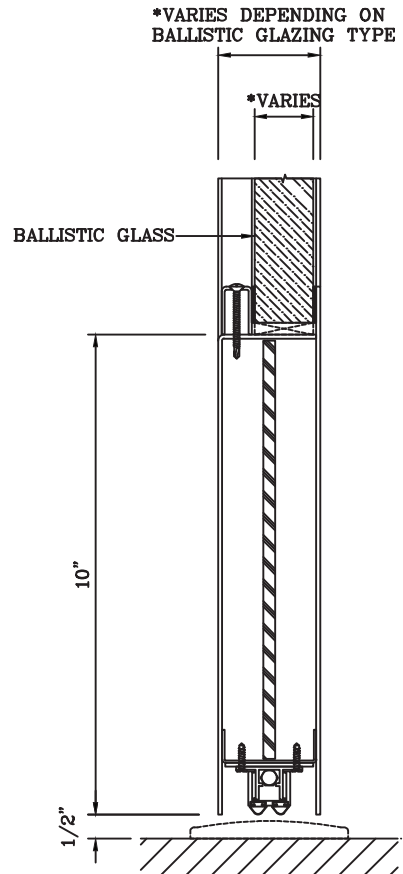

BALLISTIC RATED WALL WITH BALLISTIC RATED SINGLE DOOR

3 HORIZONTAL MULLION DETAIL

4 HEAD DETAIL

5 SILL DETAIL

Titan

1891 Wardrobe Ave Merced CA 95341
Tel: 866.848.2667 Fax: 209.626.3285

DATE:

DRAWN:

SCALE:

These details are subject to change without notice.

BALLISTIC RATED WALL WITH BALLISTIC RATED SINGLE DOOR

(6) DOOR TOP RAIL DETAIL

(7) DOOR BOTTOM RAIL DETAIL

Titan

1891 Wardrobe Ave Merced CA 95341
Tel: 866.848.2667 Fax: 209.626.3285

DATE:

DRAWN:

SCALE:

These details are subject to change without notice.

BALLISTIC RATED WALL WITH BALLISTIC RATED SINGLE DOOR

8
—
DOOR JAMB at HINGE DETAIL

9
—
DOOR JAMB at LOCK DETAIL

Titan