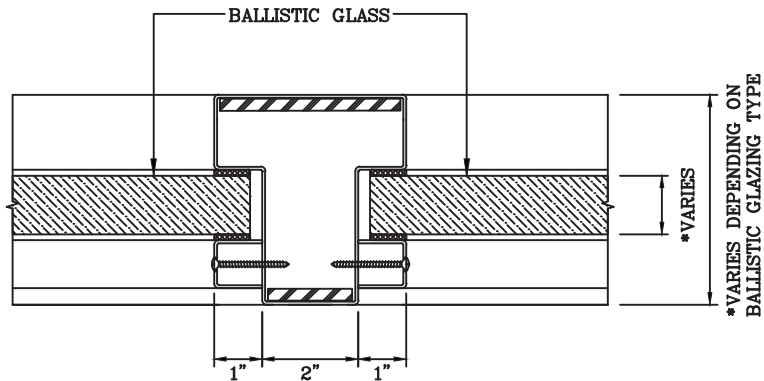

BALLISTIC RATED WALL WITH BALLISTIC RATED SINGLE DOOR

Titan

1891 Wardrobe Ave Merced CA 95341
Tel: 866.848.2667 Fax: 209.626.3285

DATE:

DRAWN:

SCALE:

These details are subject to change without notice.

BALLISTIC RATED WALL WITH BALLISTIC RATED SINGLE DOOR

1
—
JAMB DETAIL

2
—
VERTICAL MULLION DETAIL

Titan

1891 Wardrobe Ave Merced CA 95341
Tel: 866.848.2667 Fax: 209.626.3285

DATE:

DRAWN:

SCALE:

These details are subject to change without notice.

BALLISTIC RATED WALL WITH BALLISTIC RATED SINGLE DOOR

3 HORIZONTAL MULLION DETAIL

4 HEAD DETAIL

5 SILL DETAIL

Titan

1891 Wardrobe Ave Merced CA 95341
Tel: 866.848.2667 Fax: 209.626.3285

DATE:

DRAWN: