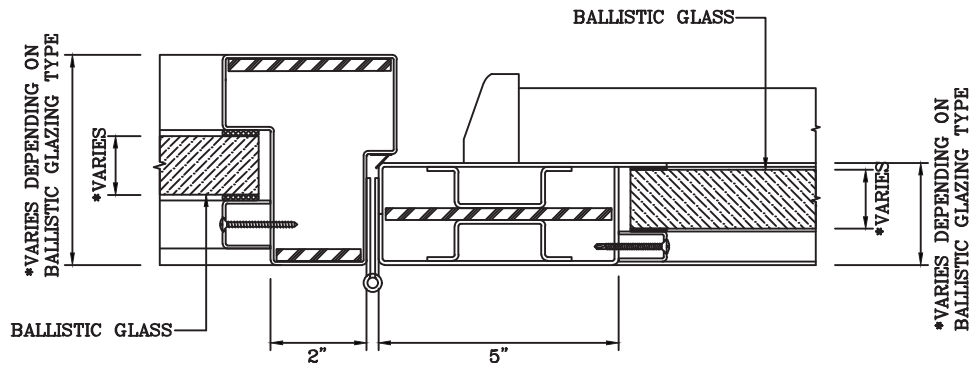

SCALE:

These details are subject to change without notice.

BALLISTIC RATED WALL WITH BALLISTIC RATED SINGLE DOOR

(6) DOOR TOP RAIL DETAIL

(7) DOOR BOTTOM RAIL DETAIL

Titan

1891 Wardrobe Ave Merced CA 95341
Tel: 866.848.2667 Fax: 209.626.3285

DATE:

DRAWN:

SCALE:

These details are subject to change without notice.

BALLISTIC RATED WALL WITH BALLISTIC RATED SINGLE DOOR

8
—
DOOR JAMB at HINGE DETAIL

9
—
DOOR JAMB at LOCK DETAIL

Titan