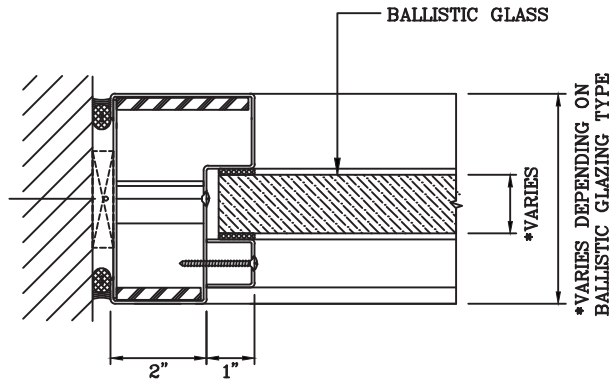

BALLISTIC RATED WALL WITH BALLISTIC RATED SINGLE DOOR

Titan

1891 Wardrobe Ave Merced CA 95341
Tel: 866.848.2667 Fax: 209.626.3285

DATE:

DRAWN:

SCALE:

These details are subject to change without notice.

BALLISTIC RATED WALL WITH BALLISTIC RATED SINGLE DOOR

1
—
JAMB DETAIL

2
—
VERTICAL MULLION DETAIL

Titan

1891 Wardrobe Ave Merced CA 95341
Tel: 866.848.2667 Fax: 209.626.3285

DATE:

DRAWN:

SCALE:

These details are subject to change without notice.

BALLISTIC RATED WALL WITH BALLISTIC RATED SINGLE DOOR

3 HORIZONTAL MULLION DETAIL

4 HEAD DETAIL

5 SILL DETAIL

Titan

1891 Wardrobe Ave Merced CA 95341
Tel: 866.848.2667 Fax: 209.626.3285

DATE:

DRAWN: