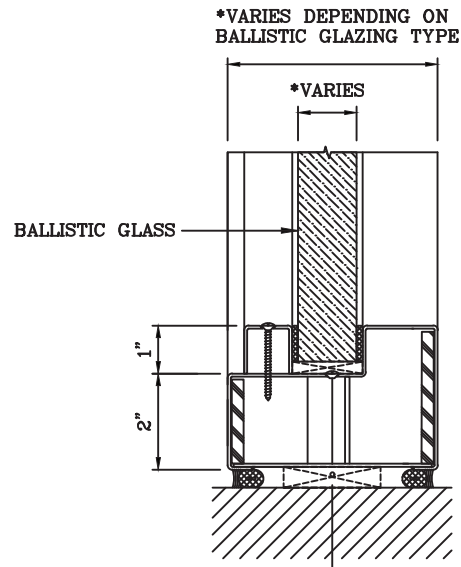

1
—
JAMB DETAIL

2
—
VERTICAL MULLION DETAIL

Titan

1891 Wardrobe Ave Merced CA 95341
Tel: 866.848.2667 Fax: 209.626.3285

DATE:

DRAWN:

SCALE:

These details are subject to change without notice.

BALLISTIC RATED WALL WITH BALLISTIC RATED SINGLE DOOR

3 HORIZONTAL MULLION DETAIL

4 HEAD DETAIL

5 SILL DETAIL

Titan

1891 Wardrobe Ave Merced CA 95341
Tel: 866.848.2667 Fax: 209.626.3285

DATE:

DRAWN: