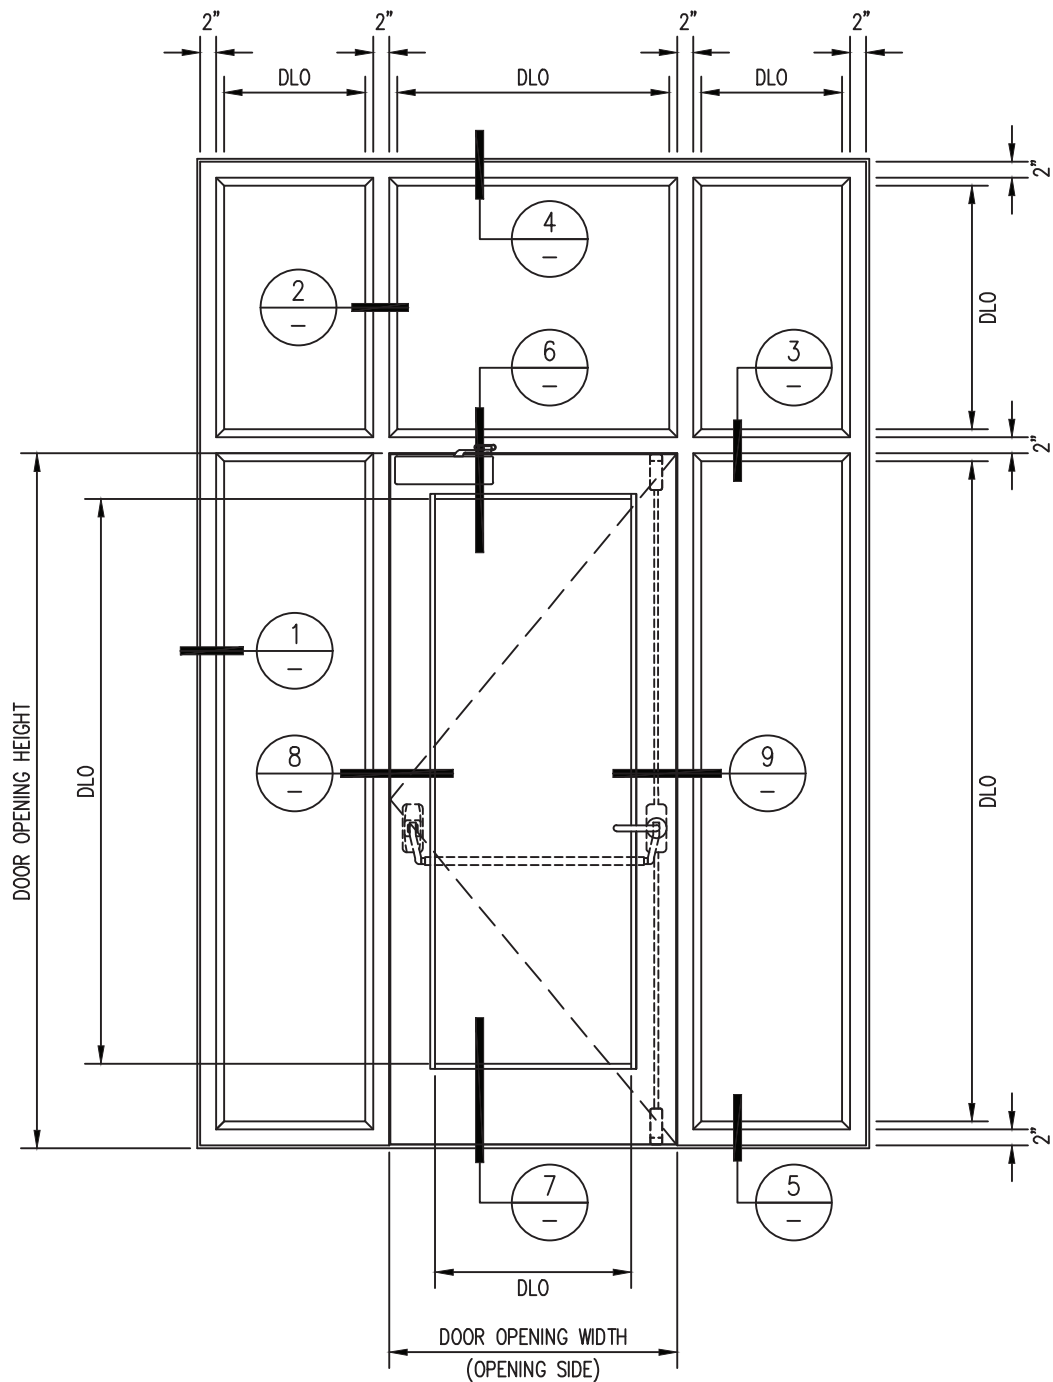

BALLISTIC RATED WALL WITH BALLISTIC RATED SINGLE DOOR

Titan

1891 Wardrobe Ave Merced CA 95341
Tel: 866.848.2667 Fax: 209.626.3285

DATE:

DRAWN:

SCALE:

These details are subject to change without notice.

BALLISTIC RATED WALL WITH BALLISTIC RATED SINGLE DOOR

1
—
JAMB DETAIL

2
—
VERTICAL MULLION DETAIL

Titan

1891 Wardrobe Ave Merced CA 95341
Tel: 866.848.2667 Fax: 209.626.3285

DATE:

DRAWN:

SCALE:

These details are subject to change without notice.

BALLISTIC RATED WALL WITH BALLISTIC RATED SINGLE DOOR

3 HORIZONTAL MULLION DETAIL

4 HEAD DETAIL

5 SILL DETAIL

Titan

1891 Wardrobe Ave Merced CA 95341
Tel: 866.848.2667 Fax: 209.626.3285

DATE:

DRAWN:

SCALE:

These details are subject to change without notice.

BALLISTIC RATED WALL WITH BALLISTIC RATED SINGLE DOOR

(6) DOOR TOP RAIL DETAIL

(7) DOOR BOTTOM RAIL DETAIL

Titan

1891 Wardrobe Ave Merced CA 95341
Tel: 866.848.2667 Fax: 209.626.3285