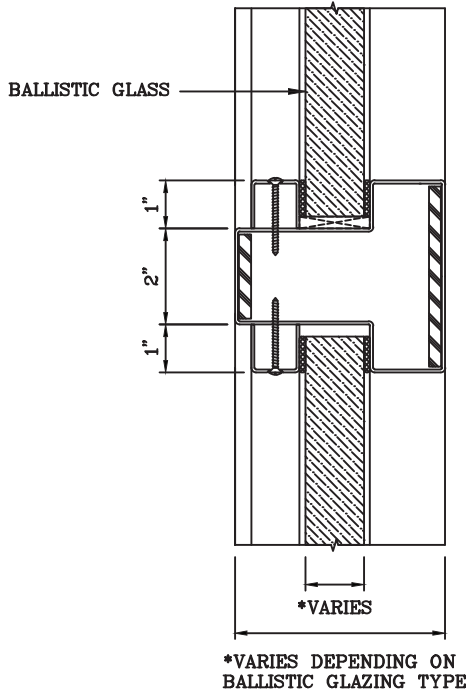

1
—
JAMB DETAIL

2
—
VERTICAL MULLION DETAIL

Titan

1891 Wardrobe Ave Merced CA 95341
Tel: 866.848.2667 Fax: 209.626.3285

DATE:

DRAWN:

SCALE:

These details are subject to change without notice.

BALLISTIC RATED WALL WITH BALLISTIC RATED SINGLE DOOR

3 HORIZONTAL MULLION DETAIL

4 HEAD DETAIL

5 SILL DETAIL

Titan

1891 Wardrobe Ave Merced CA 95341
Tel: 866.848.2667 Fax: 209.626.3285

DATE:

DRAWN: