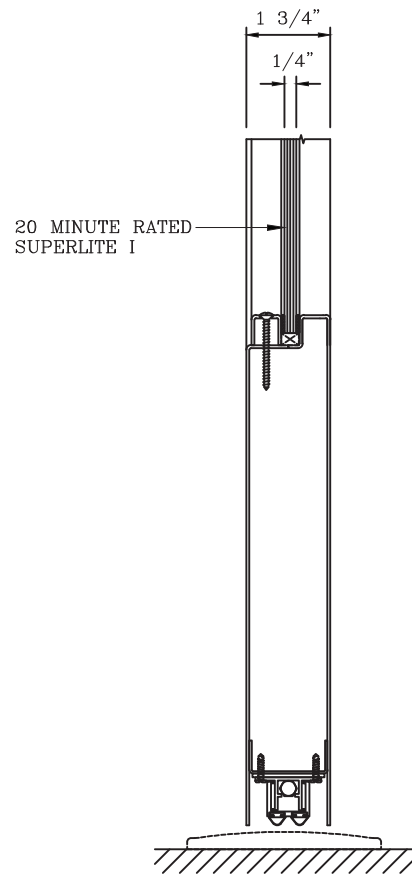

20 MINUTE FIRE PROTECTIVE SINGLE DOOR WITH 45 MINUTE FIRE PROTECTIVE SIDELITES/TRANSOMS -INTERIOR APPLICATION-

1 JAMB DETAIL

2 VERTICAL MULLION DETAIL

Titan Metal Products
USA

DATE:

DRAWN:

SCALE:

These details are subject to change without notice.

20 MINUTE FIRE PROTECTIVE SINGLE DOOR WITH 45 MINUTE FIRE PROTECTIVE SIDELITES/TRANSOMS -INTERIOR APPLICATION-

3 HORIZONTAL MULLION DETAIL

4 HEAD DETAIL

5 SILL DETAIL

DATE: _____
DRAWN: _____ SCALE: _____

These details are subject to change without notice.

20 MINUTE FIRE PROTECTIVE SINGLE DOOR WITH 45 MINUTE FIRE PROTECTIVE SIDELITES/TRANSOMS -INTERIOR APPLICATION-

(6) DOOR TOP RAIL DETAIL

(7) DOOR BOTTOM RAIL DETAIL

9 DOOR JAMB at LOCK DETAIL

DATE:

DRAWN: SCALE:

These details are subject to change without notice.