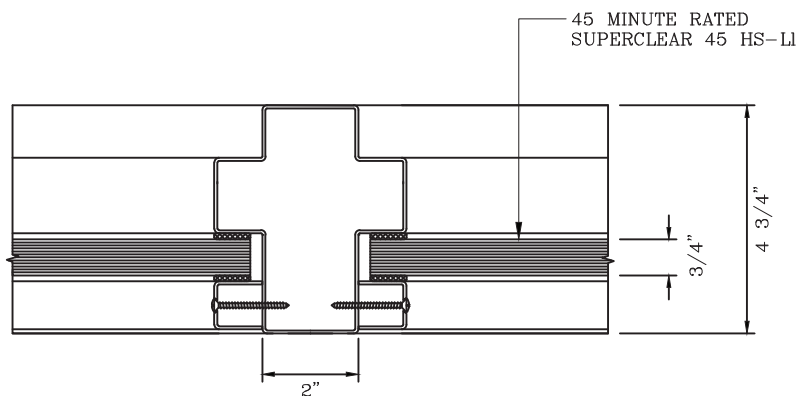

20 MINUTE FIRE PROTECTIVE SINGLE DOOR WITH 45 MINUTE FIRE PROTECTIVE SIDELITES/TRANSOMS -INTERIOR APPLICATION-

Titan Metal Products
USA

DATE:

DRAWN:

SCALE:

These details are subject to change without notice.

20 MINUTE FIRE PROTECTIVE SINGLE DOOR WITH 45 MINUTE FIRE PROTECTIVE SIDELITES/TRANSOMS -INTERIOR APPLICATION-

1 JAMB DETAIL

2 VERTICAL MULLION DETAIL

Titan Metal Products
USA

DATE:

DRAWN:

SCALE:

These details are subject to change without notice.