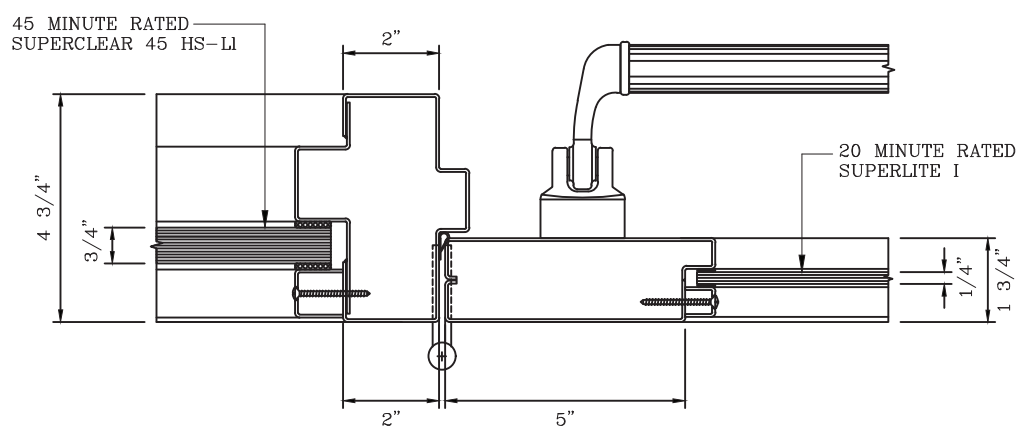

(7) DOOR BOTTOM RAIL DETAIL

20 MINUTE FIRE PROTECTIVE SINGLE DOOR WITH 45 MINUTE FIRE PROTECTIVE SIDELITES/TRANSOMS -INTERIOR APPLICATION-

8 DOOR JAMB at HINGE DETAIL