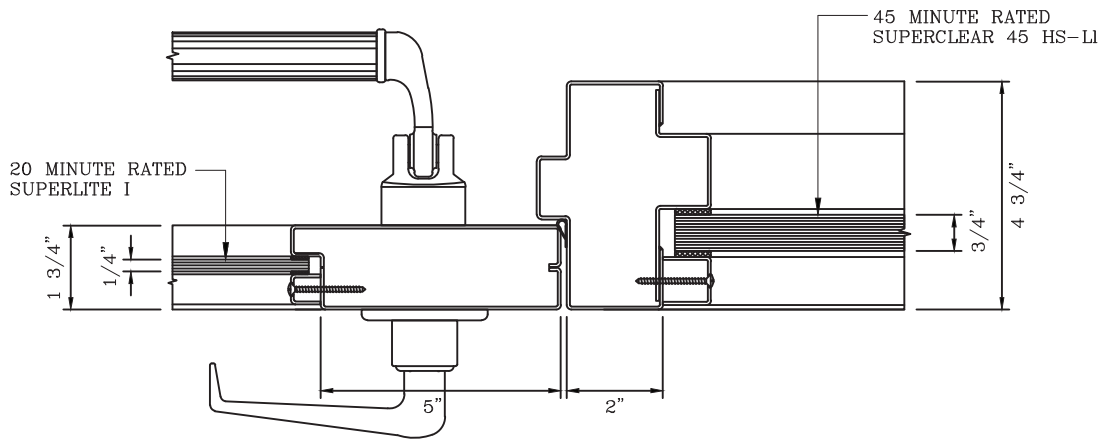

DATE:

DRAWN:

SCALE:

These details are subject to change without notice.

20 MINUTE FIRE PROTECTIVE SINGLE DOOR WITH 45 MINUTE FIRE PROTECTIVE SIDELITES/TRANSOMS -INTERIOR APPLICATION-

8 DOOR JAMB at HINGE DETAIL

9 DOOR JAMB at LOCK DETAIL

DATE:

DRAWN: SCALE:

These details are subject to change without notice.