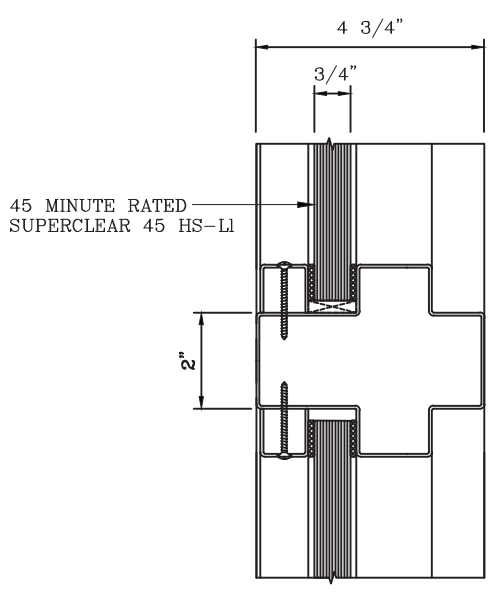

20 MINUTE FIRE PROTECTIVE SINGLE DOOR WITH 45 MINUTE FIRE PROTECTIVE SIDELITES/TRANSOMS -INTERIOR APPLICATION-

3 HORIZONTAL MULLION DETAIL