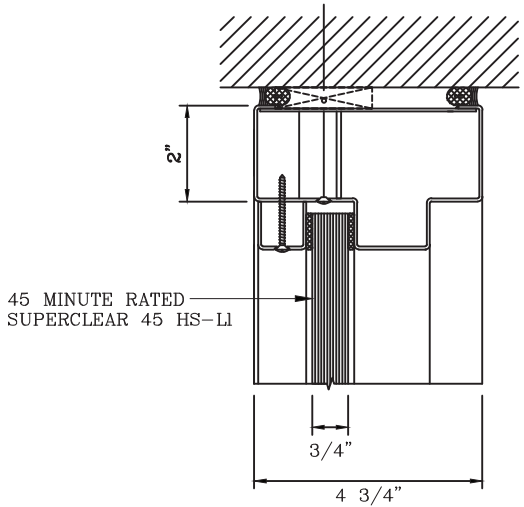

4 HEAD DETAIL