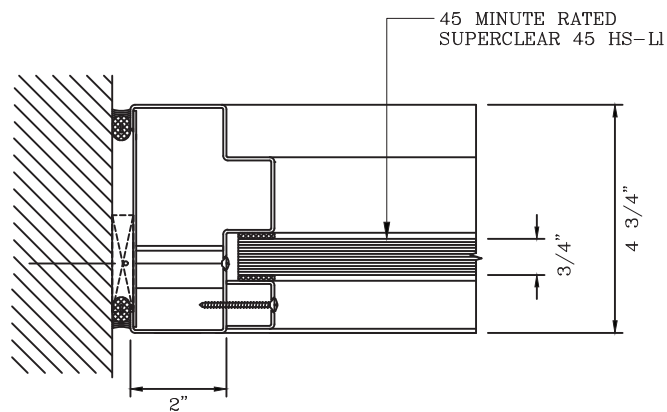

20 MINUTE FIRE PROTECTIVE SINGLE DOOR WITH 45 MINUTE FIRE PROTECTIVE SIDELITES/TRANSOMS -INTERIOR APPLICATION-

1 JAMB DETAIL

2 VERTICAL MULLION DETAIL

Titan Metal Products
USA

DATE:

DRAWN:

SCALE:

These details are subject to change without notice.

9 DOOR JAMB at LOCK DETAIL

DATE:

DRAWN: SCALE:

These details are subject to change without notice.