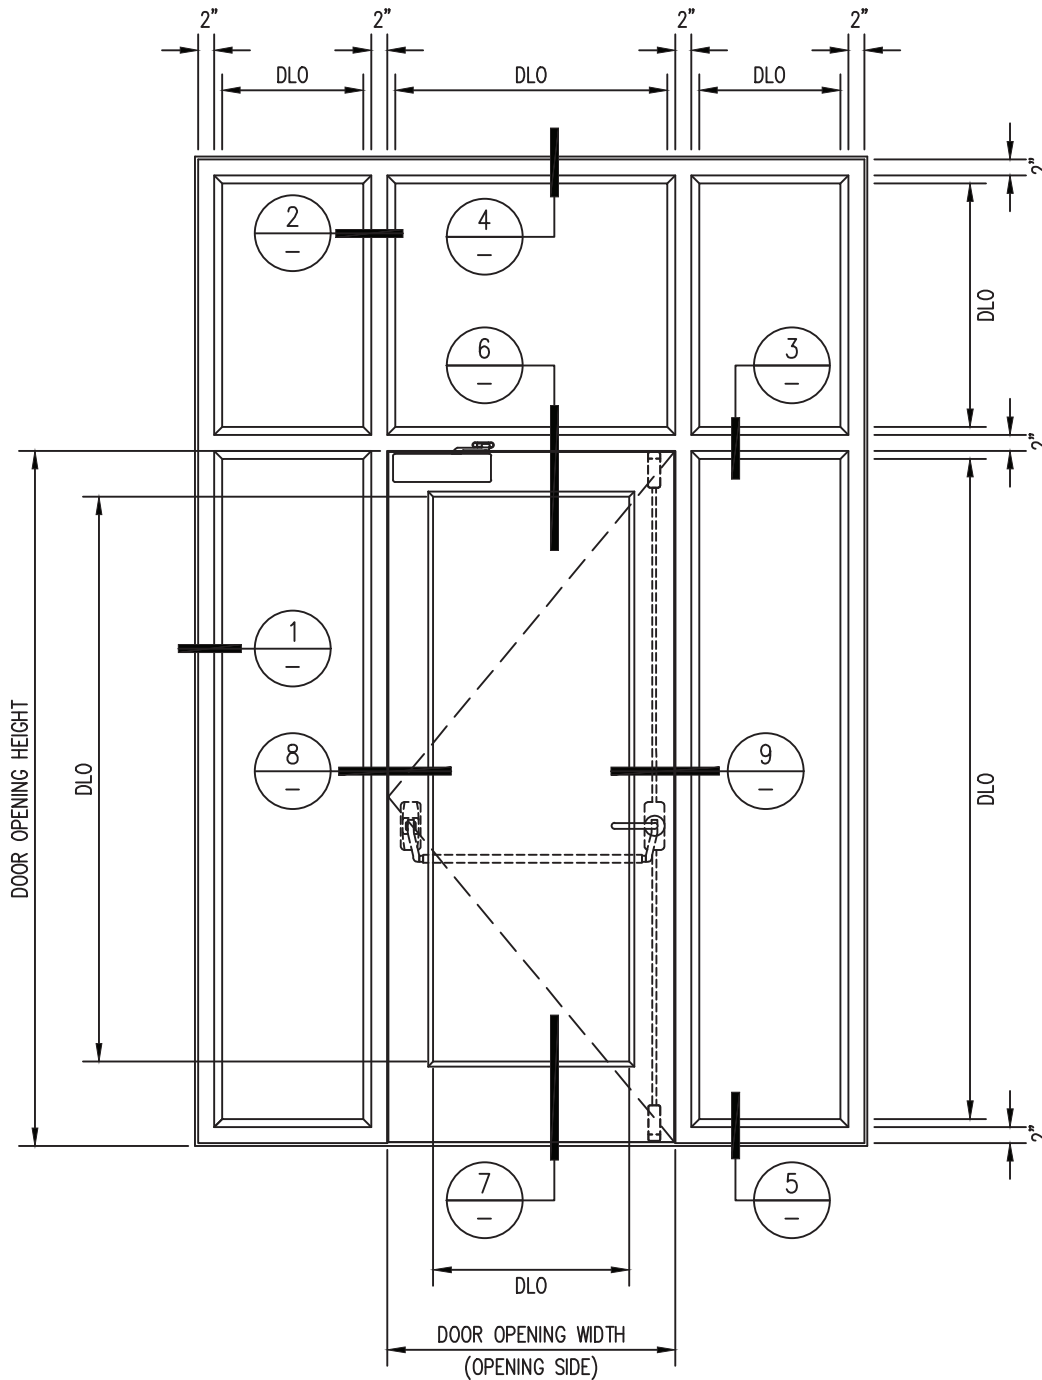

20 MINUTE FIRE PROTECTIVE SINGLE DOOR WITH 45 MINUTE FIRE PROTECTIVE SIDELITES/TRANSOMS -INTERIOR APPLICATION-

Titan Metal Products
USA

DATE:

DRAWN:

SCALE:

These details are subject to change without notice.

20 MINUTE FIRE PROTECTIVE SINGLE DOOR WITH 45 MINUTE FIRE PROTECTIVE SIDELITES/TRANSOMS -INTERIOR APPLICATION-

1 JAMB DETAIL

2 VERTICAL MULLION DETAIL

Titan Metal Products
USA

DATE:

DRAWN:

SCALE:

These details are subject to change without notice.

9 DOOR JAMB at LOCK DETAIL

DATE:

DRAWN: SCALE:

These details are subject to change without notice.