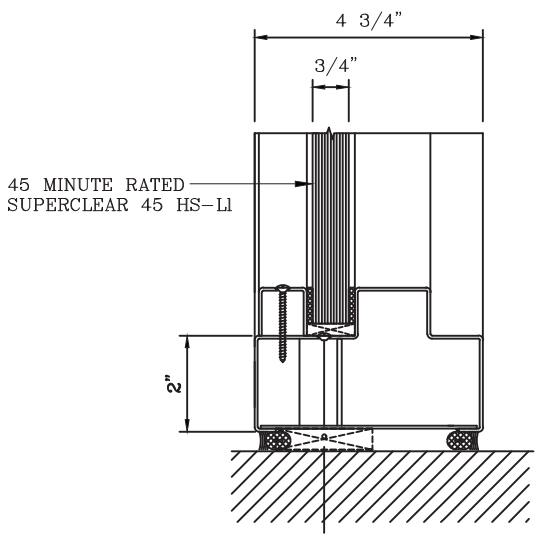

5 SILL DETAIL