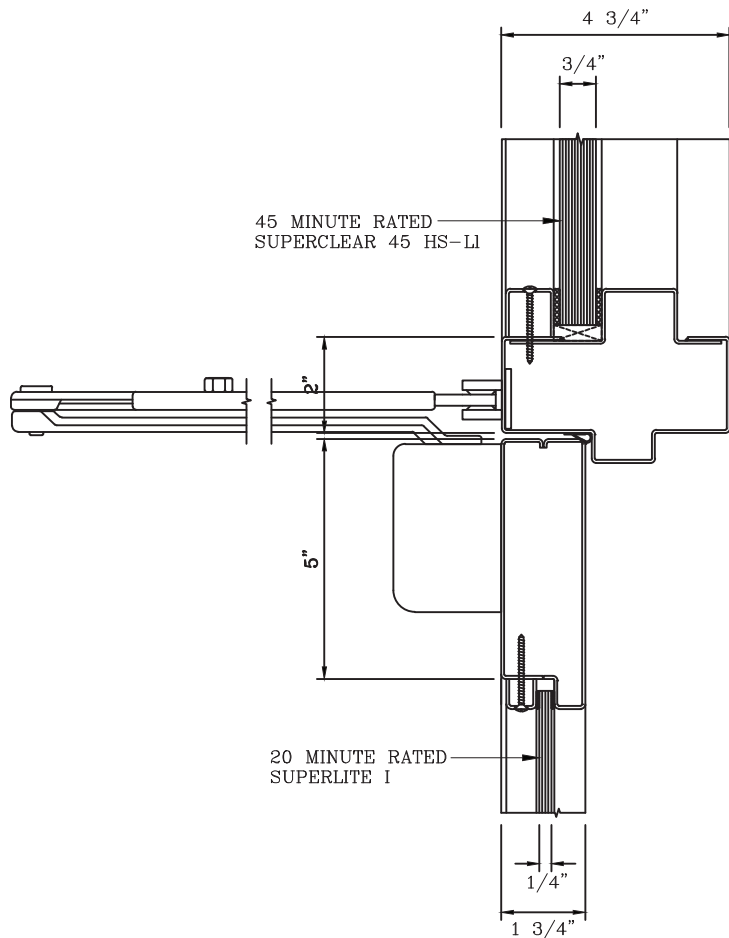

20 MINUTE FIRE PROTECTIVE SINGLE DOOR WITH 45 MINUTE FIRE PROTECTIVE SIDELITES/TRANSOMS -INTERIOR APPLICATION-

3 HORIZONTAL MULLION DETAIL

4 HEAD DETAIL

5 SILL DETAIL

DATE: _____
DRAWN: _____ SCALE: _____

These details are subject to change without notice.

20 MINUTE FIRE PROTECTIVE SINGLE DOOR WITH 45 MINUTE FIRE PROTECTIVE SIDELITES/TRANSOMS -INTERIOR APPLICATION-

(6) DOOR TOP RAIL DETAIL

(7) DOOR BOTTOM RAIL DETAIL

9 DOOR JAMB at LOCK DETAIL

DATE:

DRAWN: SCALE:

These details are subject to change without notice.