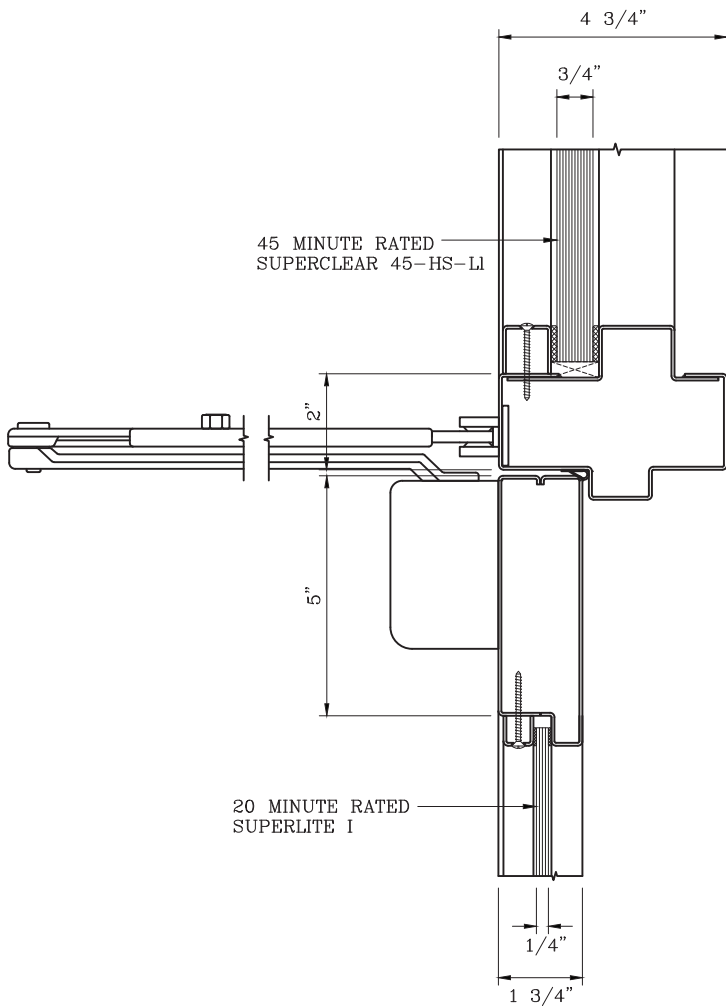

20 MINUTE FIRE PROTECTIVE DOOR PAIR WITH 45 MINUTE FIRE PROTECTIVE SIDELITES/TRANSOMS -INTERIOR APPLICATION-

3 HORIZONTAL MULLION DETAIL

4 HEAD DETAIL

5 SILL DETAIL

Titan Metal Products
USA

DATE:

DRAWN:

SCALE:

These details are subject to change without notice.

20 MINUTE FIRE PROTECTIVE DOOR PAIR
 WITH 45 MINUTE FIRE PROTECTIVE SIDELITES/TRANSOMS
 -INTERIOR APPLICATION-

6 DOOR TOP RAIL DETAIL

7 DOOR BOTTOM RAIL DETAIL

Titan Metal Products
 USA

DATE:

DRAWN:

SCALE:

These details are subject to change without notice.

20 MINUTE FIRE PROTECTIVE DOOR PAIR
WITH 45 MINUTE FIRE PROTECTIVE SIDELITES/TRANSOMS
 -INTERIOR APPLICATION-

8 DOOR JAMB at HINGE DETAIL

9 DOOR MEETING STILES DETAIL

DATE:

DRAWN:

SCALE:

These details are subject to change without notice.