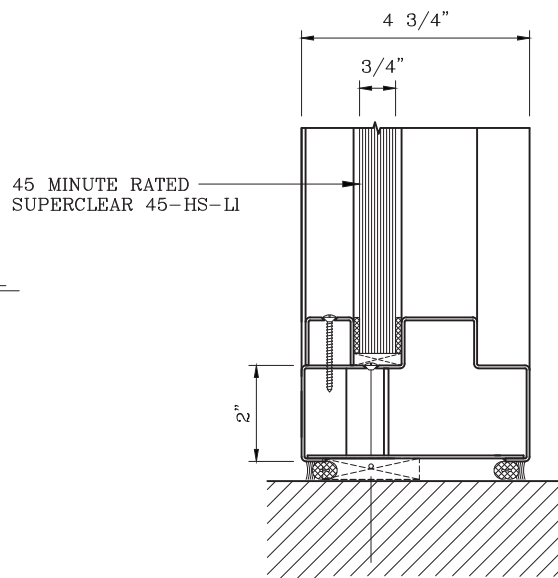

20 MINUTE FIRE PROTECTIVE DOOR PAIR
WITH 45 MINUTE FIRE PROTECTIVE SIDELITES/TRANSOMS
 -INTERIOR APPLICATION-

1
-
JAMB DETAIL

2
-
VERTICAL MULLION DETAIL

Titan Metal Products
USA

DATE:

DRAWN:

SCALE:

These details are subject to change without notice.

20 MINUTE FIRE PROTECTIVE DOOR PAIR WITH 45 MINUTE FIRE PROTECTIVE SIDELITES/TRANSOMS -INTERIOR APPLICATION-

3 HORIZONTAL MULLION DETAIL

4 HEAD DETAIL

5 SILL DETAIL

Titan Metal Products
USA

DATE:

DRAWN:

SCALE:

Titan Metal Products
 USA

DATE:

DRAWN:

SCALE:

These details are subject to change without notice.

20 MINUTE FIRE PROTECTIVE DOOR PAIR
WITH 45 MINUTE FIRE PROTECTIVE SIDELITES/TRANSOMS
 -INTERIOR APPLICATION-

8 DOOR JAMB at HINGE DETAIL

9 DOOR MEETING STILES DETAIL

DATE:

DRAWN:

SCALE:

These details are subject to change without notice.