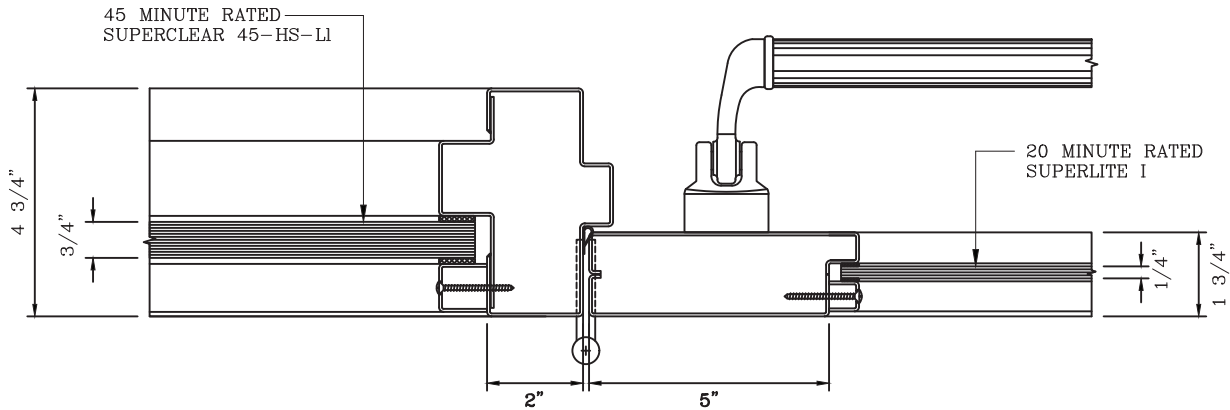

Titan Metal Products
 USA

DATE:

DRAWN:

SCALE:

These details are subject to change without notice.

20 MINUTE FIRE PROTECTIVE DOOR PAIR
WITH 45 MINUTE FIRE PROTECTIVE SIDELITES/TRANSOMS
 -INTERIOR APPLICATION-

8 DOOR JAMB at HINGE DETAIL

9 DOOR MEETING STILES DETAIL

DATE:

DRAWN:

SCALE:

These details are subject to change without notice.