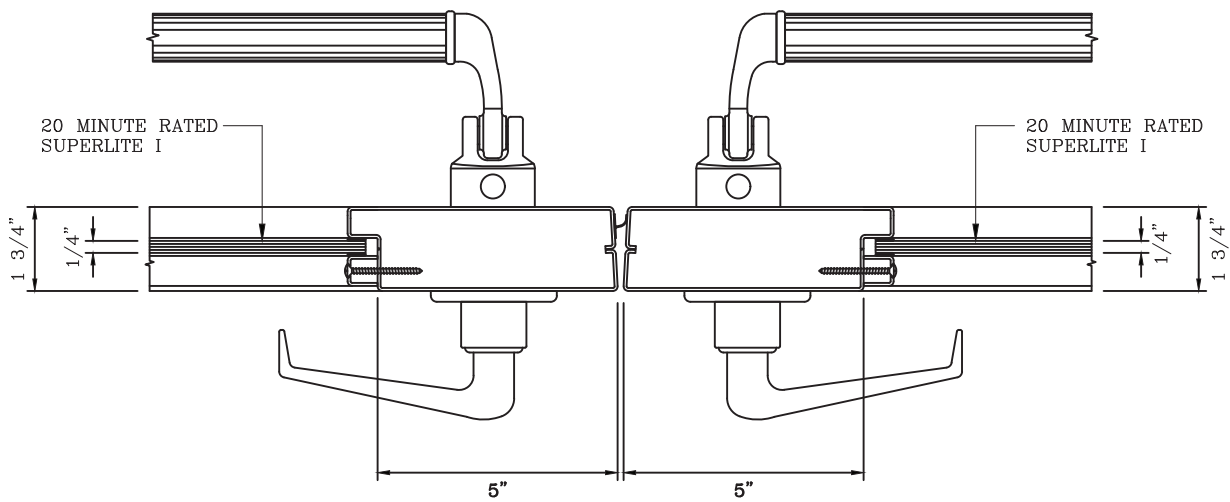

20 MINUTE FIRE PROTECTIVE DOOR PAIR WITH 45 MINUTE FIRE PROTECTIVE SIDELITES/TRANSOMS -INTERIOR APPLICATION-

3 HORIZONTAL MULLION DETAIL

4 HEAD DETAIL

5 SILL DETAIL

Titan Metal Products
USA

DATE:

DRAWN:

SCALE:

Titan Metal Products
 USA

DATE:

DRAWN:

SCALE:

These details are subject to change without notice.

20 MINUTE FIRE PROTECTIVE DOOR PAIR
WITH 45 MINUTE FIRE PROTECTIVE SIDELITES/TRANSOMS
 -INTERIOR APPLICATION-

8 DOOR JAMB at HINGE DETAIL

9 DOOR MEETING STILES DETAIL

DATE:

DRAWN:

SCALE:

These details are subject to change without notice.