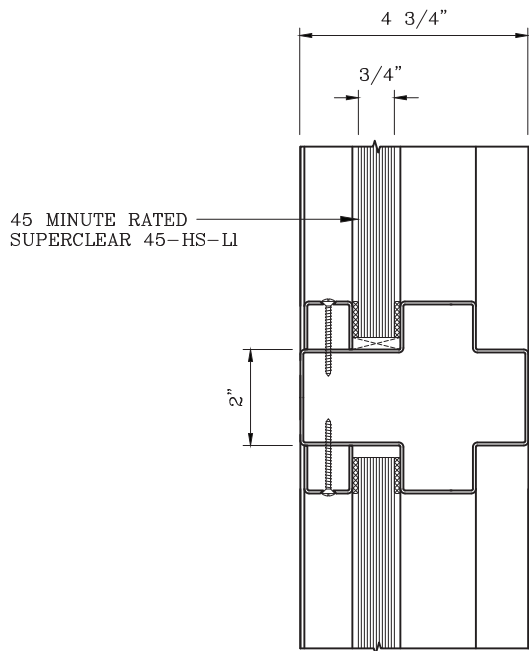

20 MINUTE FIRE PROTECTIVE DOOR PAIR
WITH 45 MINUTE FIRE PROTECTIVE SIDELITES/TRANSOMS
 -INTERIOR APPLICATION-

1
-
JAMB DETAIL

2
-
VERTICAL MULLION DETAIL

Titan Metal Products
USA

DATE:

DRAWN:

SCALE:

These details are subject to change without notice.

20 MINUTE FIRE PROTECTIVE DOOR PAIR WITH 45 MINUTE FIRE PROTECTIVE SIDELITES/TRANSOMS -INTERIOR APPLICATION-

3 HORIZONTAL MULLION DETAIL

4 HEAD DETAIL

5 SILL DETAIL

Titan Metal Products
USA

DATE:

DRAWN:

SCALE:

Titan Metal Products
 USA

DATE:

DRAWN:

SCALE:

These details are subject to change without notice.

20 MINUTE FIRE PROTECTIVE DOOR PAIR
WITH 45 MINUTE FIRE PROTECTIVE SIDELITES/TRANSOMS
 -INTERIOR APPLICATION-