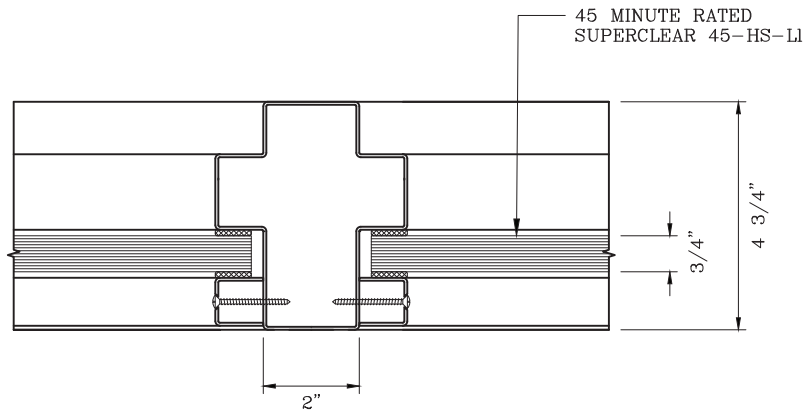

20 MINUTE FIRE PROTECTIVE DOOR PAIR
WITH 45 MINUTE FIRE PROTECTIVE SIDELITES/TRANSOMS
 -INTERIOR APPLICATION-

1
-
JAMB DETAIL

2
-
VERTICAL MULLION DETAIL

Titan Metal Products
USA

DATE:

DRAWN:

SCALE:

These details are subject to change without notice.