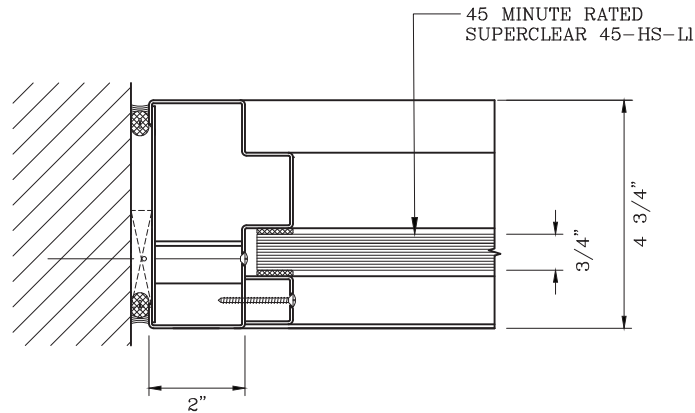

20 MINUTE FIRE PROTECTIVE DOOR PAIR WITH 45 MINUTE FIRE PROTECTIVE SIDELITES/TRANSOMS -INTERIOR APPLICATION-

Titan Metal Products
USA

DATE:

DRAWN:

SCALE:

These details are subject to change without notice.

20 MINUTE FIRE PROTECTIVE DOOR PAIR
WITH 45 MINUTE FIRE PROTECTIVE SIDELITES/TRANSOMS
 -INTERIOR APPLICATION-

1
-
JAMB DETAIL

2
-
VERTICAL MULLION DETAIL

Titan Metal Products
USA

DATE:

DRAWN:

SCALE:

These details are subject to change without notice.

20 MINUTE FIRE PROTECTIVE DOOR PAIR WITH 45 MINUTE FIRE PROTECTIVE SIDELITES/TRANSOMS -INTERIOR APPLICATION-

3 HORIZONTAL MULLION DETAIL

4 HEAD DETAIL

5 SILL DETAIL

Titan Metal Products
USA

DATE:

DRAWN:

SCALE: