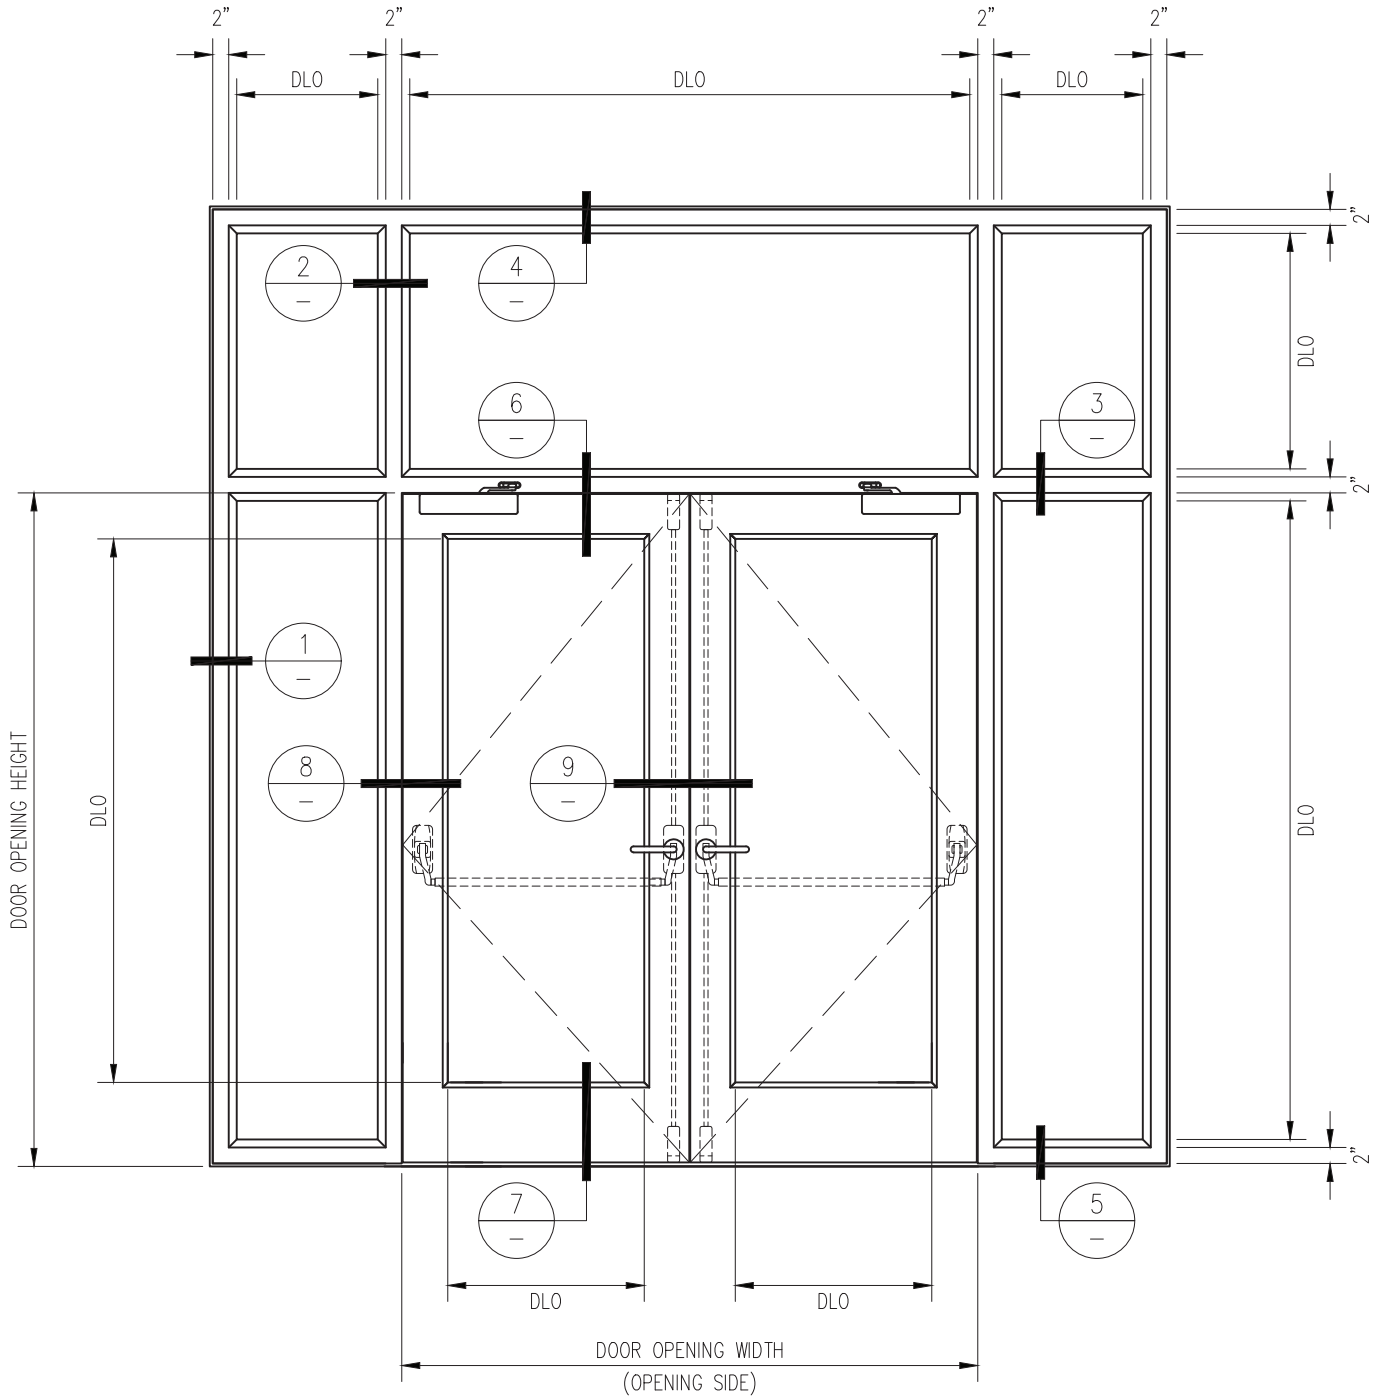

20 MINUTE FIRE PROTECTIVE DOOR PAIR WITH 45 MINUTE FIRE PROTECTIVE SIDELITES/TRANSOMS -INTERIOR APPLICATION-

Titan Metal Products
USA

DATE:

DRAWN:

SCALE:

These details are subject to change without notice.

20 MINUTE FIRE PROTECTIVE DOOR PAIR
WITH 45 MINUTE FIRE PROTECTIVE SIDELITES/TRANSOMS
 -INTERIOR APPLICATION-

1
-
JAMB DETAIL

2
-
VERTICAL MULLION DETAIL

Titan Metal Products
USA

DATE:

DRAWN:

SCALE:

These details are subject to change without notice.

8 DOOR JAMB at HINGE DETAIL

9 DOOR MEETING STILES DETAIL

DATE:

DRAWN:

SCALE:

These details are subject to change without notice.