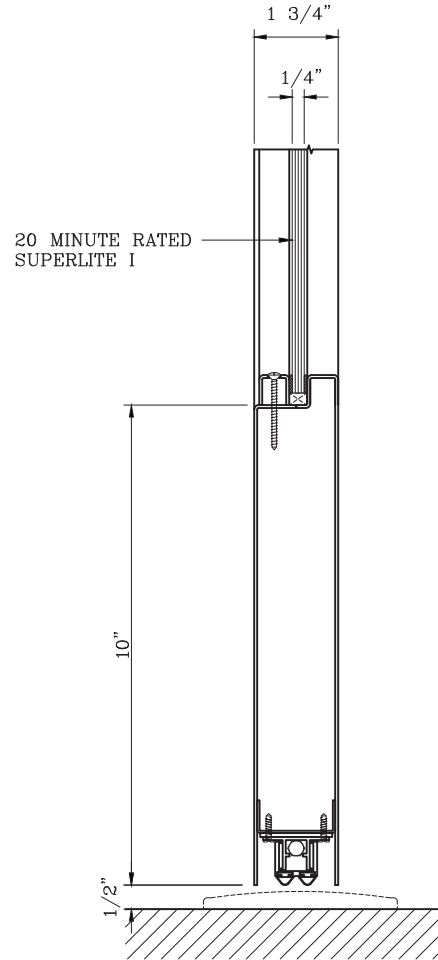

20 MINUTE FIRE PROTECTIVE DOOR PAIR
WITH 45 MINUTE FIRE PROTECTIVE SIDELITES/TRANSOMS
 -INTERIOR APPLICATION-

1
-
JAMB DETAIL

2
-
VERTICAL MULLION DETAIL

Titan Metal Products
USA

DATE:

DRAWN:

SCALE:

These details are subject to change without notice.

20 MINUTE FIRE PROTECTIVE DOOR PAIR WITH 45 MINUTE FIRE PROTECTIVE SIDELITES/TRANSOMS -INTERIOR APPLICATION-

3 HORIZONTAL MULLION DETAIL

4 HEAD DETAIL

5 SILL DETAIL

Titan Metal Products
USA

DATE:

DRAWN:

SCALE:

These details are subject to change without notice.

20 MINUTE FIRE PROTECTIVE DOOR PAIR
 WITH 45 MINUTE FIRE PROTECTIVE SIDELITES/TRANSOMS
 -INTERIOR APPLICATION-

6 DOOR TOP RAIL DETAIL

7 DOOR BOTTOM RAIL DETAIL

Titan Metal Products
 USA

DATE:

DRAWN:

SCALE:

These details are subject to change without notice.

20 MINUTE FIRE PROTECTIVE DOOR PAIR
WITH 45 MINUTE FIRE PROTECTIVE SIDELITES/TRANSOMS
 -INTERIOR APPLICATION-