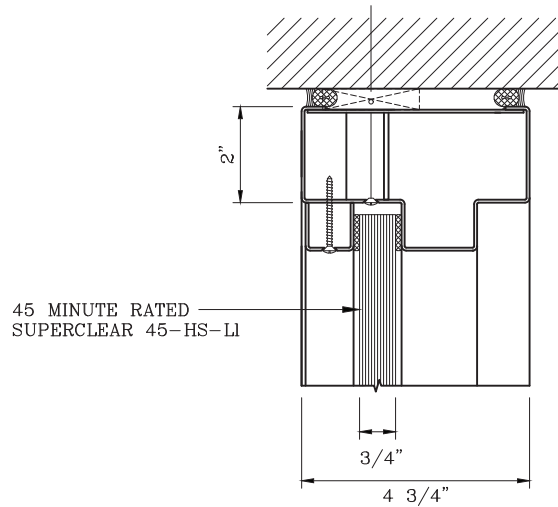

20 MINUTE FIRE PROTECTIVE DOOR PAIR
WITH 45 MINUTE FIRE PROTECTIVE SIDELITES/TRANSOMS
 -INTERIOR APPLICATION-

1
-
JAMB DETAIL

2
-
VERTICAL MULLION DETAIL

Titan Metal Products
USA

DATE:

DRAWN:

SCALE:

These details are subject to change without notice.

20 MINUTE FIRE PROTECTIVE DOOR PAIR WITH 45 MINUTE FIRE PROTECTIVE SIDELITES/TRANSOMS -INTERIOR APPLICATION-

3 HORIZONTAL MULLION DETAIL

4 HEAD DETAIL

5 SILL DETAIL

Titan Metal Products
USA

DATE:

DRAWN:

SCALE: