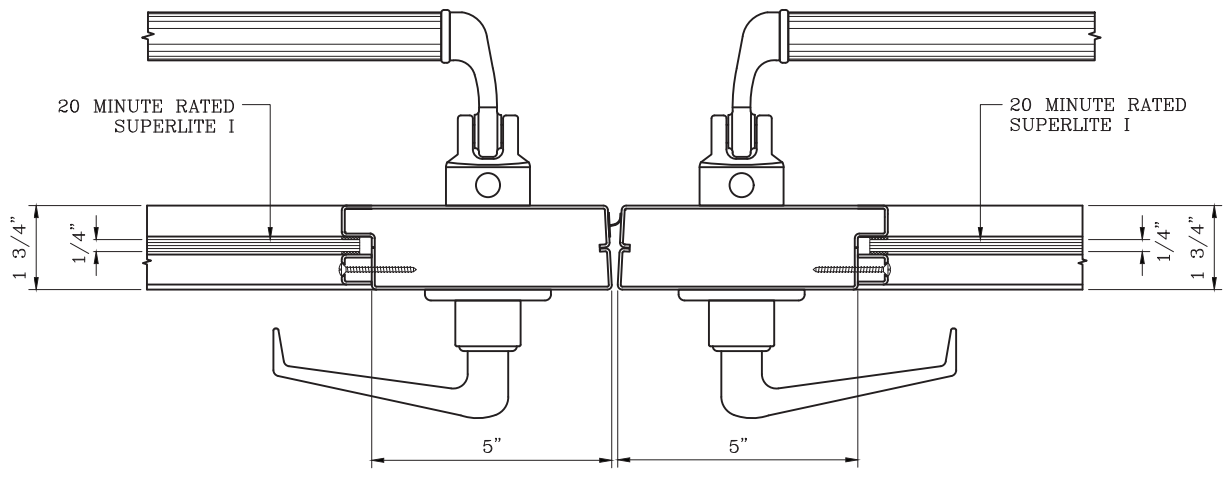

9
—
DOOR MEETING STILES DETAIL