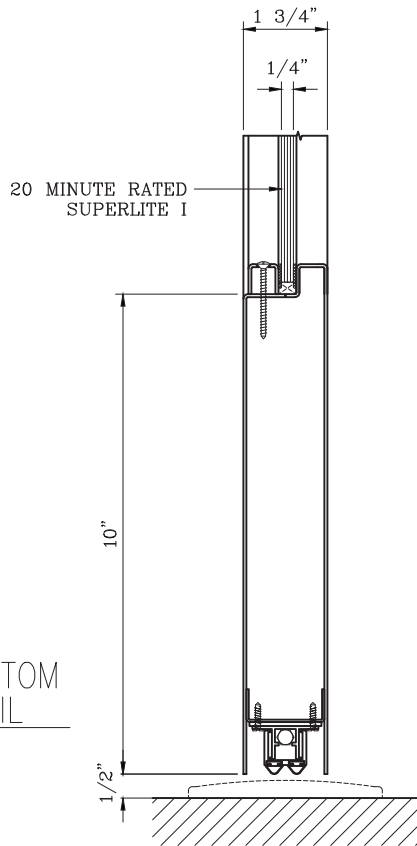

# 20 MINUTE FIRE PROTECTIVE DOOR PAIR

-INTERIOR APPLICATION-

**Titan Metal Products**  
USA

DATE:

DRAWN:

SCALE:

These details are subject to change without notice.

## -INTERIOR APPLICATION-

7  
—  
DOOR BOTTOM RAIL DETAIL

9  
—  
DOOR MEETING STILES DETAIL

DATE:	
DRAWN:	SCALE:

These details are subject to change without notice.