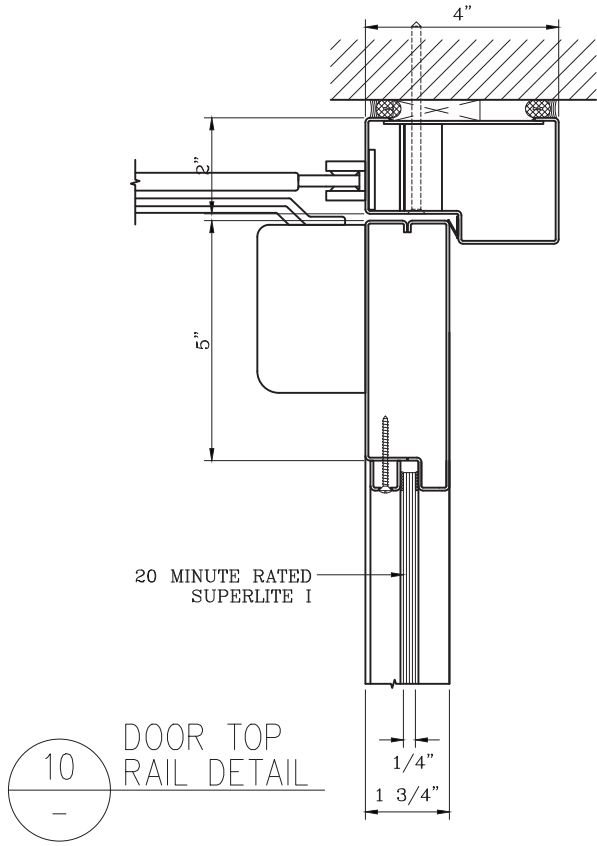

## -INTERIOR APPLICATION-

7  
—  
DOOR BOTTOM RAIL DETAIL

9  
—  
DOOR MEETING STILES DETAIL

DATE:	
DRAWN:	SCALE:

These details are subject to change without notice.

# 20 MINUTE FIRE PROTECTIVE DOOR PAIR

-INTERIOR APPLICATION-

DATE:

DRAWN:

SCALE:

These details are subject to change without notice.