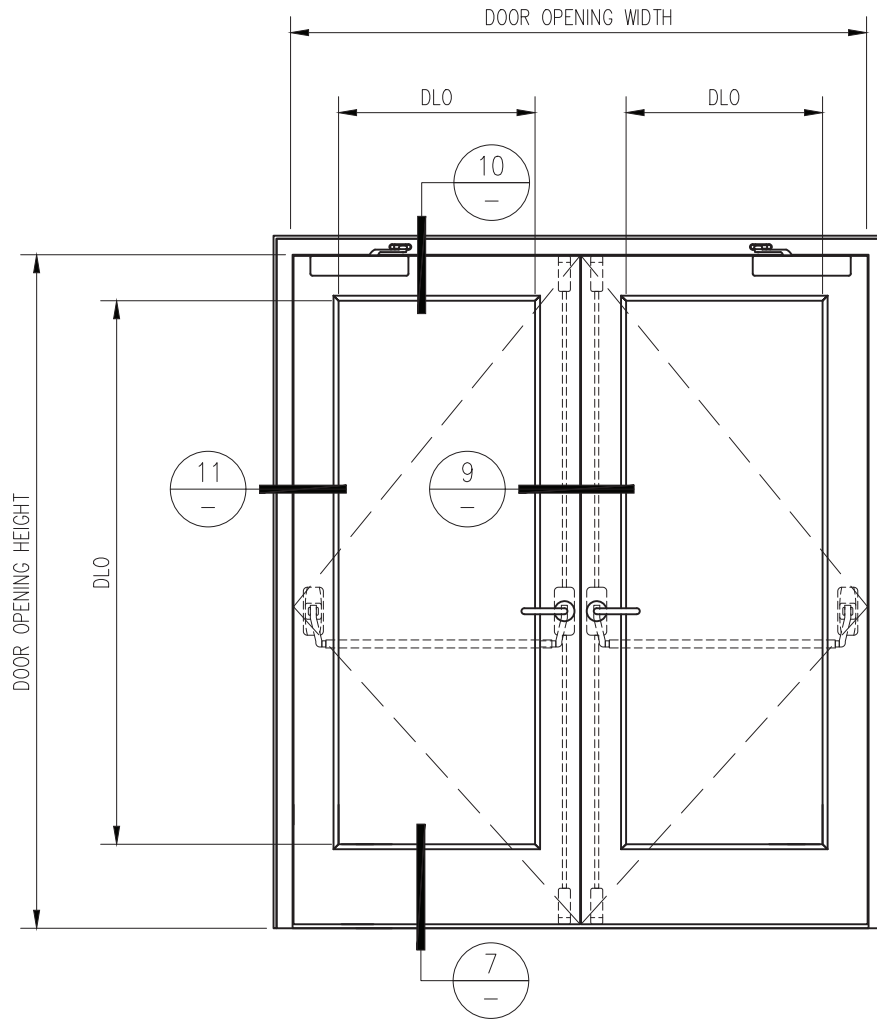

# 20 MINUTE FIRE PROTECTIVE DOOR PAIR

-INTERIOR APPLICATION-

**Titan Metal Products**  
USA

DATE:

DRAWN:

SCALE:

These details are subject to change without notice.

## -INTERIOR APPLICATION-

7  
—  
DOOR BOTTOM RAIL DETAIL

9  
—  
DOOR MEETING STILES DETAIL

DATE:	
DRAWN:	SCALE:

These details are subject to change without notice.