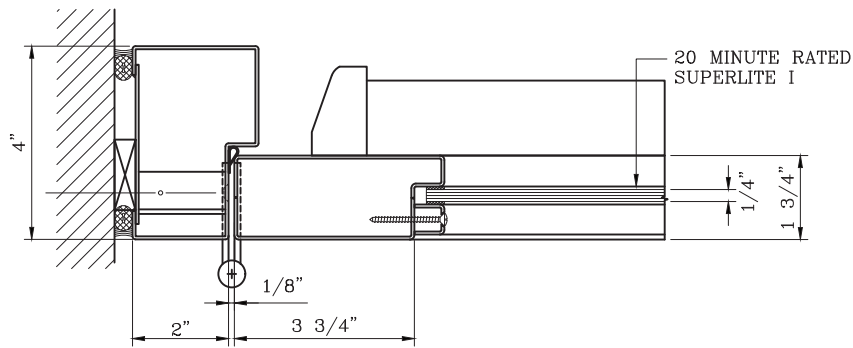

-INTERIOR APPLICATION-

DATE:

DRAWN:

SCALE:

These details are subject to change without notice.

20 MINUTE NARROW PROFILE FIRE PROTECTIVE DOOR PAIR

-INTERIOR APPLICATION-

10
 -
 DOOR TOP RAIL DETAIL

11
 -
 DOOR JAMB at HINGE DETAIL

Titan Metal Products
USA

DATE:

DRAWN:

SCALE:

These details are subject to change without notice.