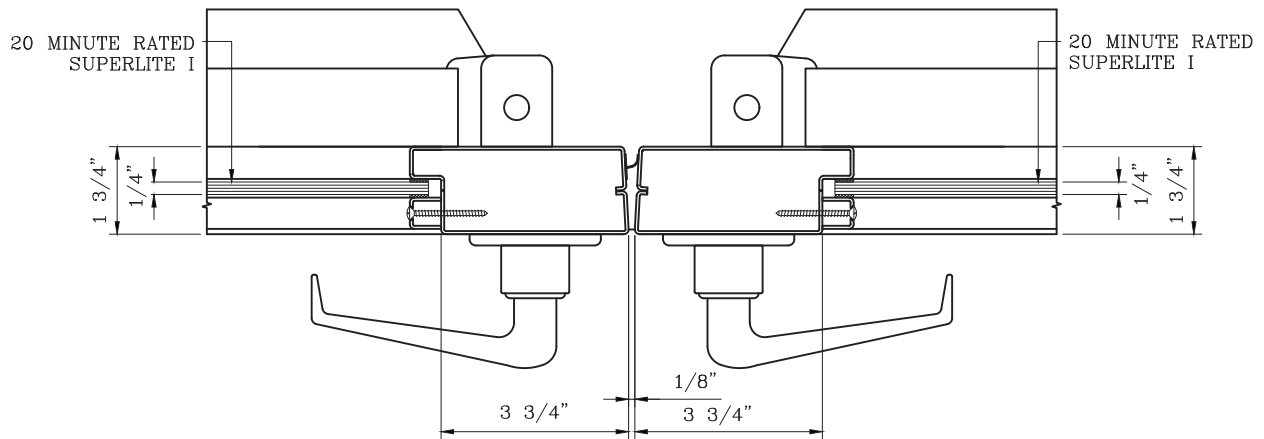

20 MINUTE NARROW PROFILE FIRE PROTECTIVE DOOR PAIR

-INTERIOR APPLICATION-

Titan Metal Products
USA

DATE:

DRAWN:

SCALE:

These details are subject to change without notice.

20 MINUTE NARROW PROFILE FIRE PROTECTIVE DOOR PAIR

-INTERIOR APPLICATION-

DATE:

DRAWN:

SCALE:

These details are subject to change without notice.

20 MINUTE NARROW PROFILE FIRE PROTECTIVE DOOR PAIR

-INTERIOR APPLICATION-

10
 -
 DOOR TOP RAIL DETAIL

11
 -
 DOOR JAMB at HINGE DETAIL

Titan Metal Products
USA

DATE:

DRAWN:

SCALE:

These details are subject to change without notice.