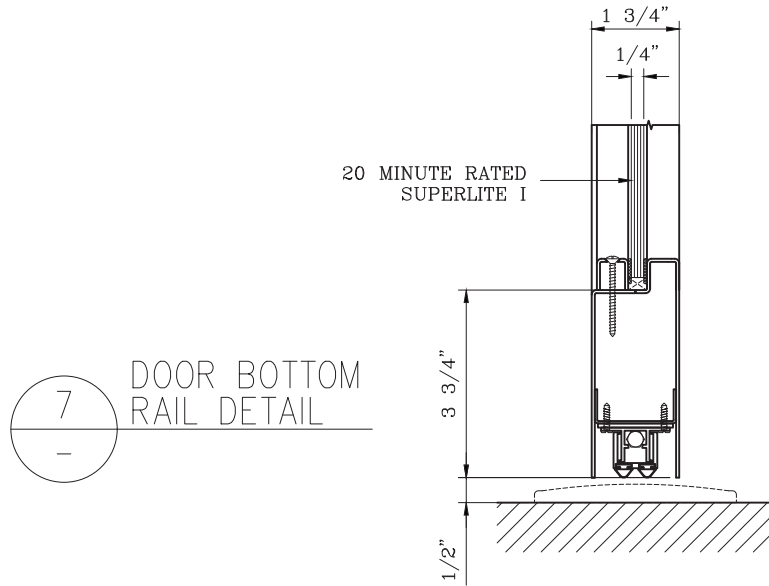

20 MINUTE NARROW PROFILE FIRE PROTECTIVE DOOR PAIR

-INTERIOR APPLICATION-

Titan Metal Products
USA

DATE:

DRAWN:

SCALE:

These details are subject to change without notice.

20 MINUTE NARROW PROFILE FIRE PROTECTIVE DOOR PAIR

-INTERIOR APPLICATION-

DATE:

DRAWN:

SCALE:

These details are subject to change without notice.

20 MINUTE NARROW PROFILE FIRE PROTECTIVE DOOR PAIR

-INTERIOR APPLICATION-

10
 -
 DOOR TOP RAIL DETAIL

11
 -
 DOOR JAMB at HINGE DETAIL

Titan Metal Products
USA

DATE:

DRAWN:

SCALE:

These details are subject to change without notice.