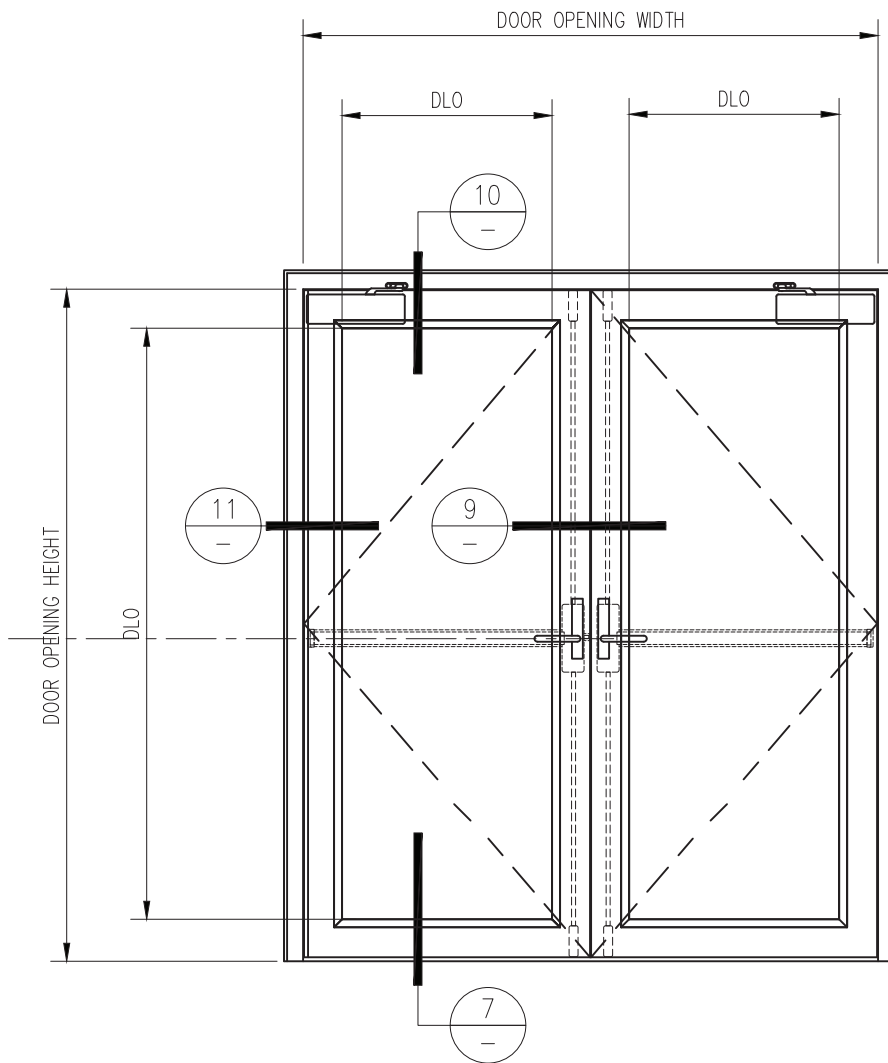

20 MINUTE NARROW PROFILE FIRE PROTECTIVE DOOR PAIR

-INTERIOR APPLICATION-

Titan Metal Products
USA

DATE:

DRAWN:

SCALE:

These details are subject to change without notice.

20 MINUTE NARROW PROFILE FIRE PROTECTIVE DOOR PAIR

-INTERIOR APPLICATION-

DATE:

DRAWN:

SCALE:

These details are subject to change without notice.

20 MINUTE NARROW PROFILE FIRE PROTECTIVE DOOR PAIR

-INTERIOR APPLICATION-

10
 -
 DOOR TOP RAIL DETAIL

11
 -
 DOOR JAMB at HINGE DETAIL

Titan Metal Products
USA

DATE:

DRAWN:

SCALE:

These details are subject to change without notice.