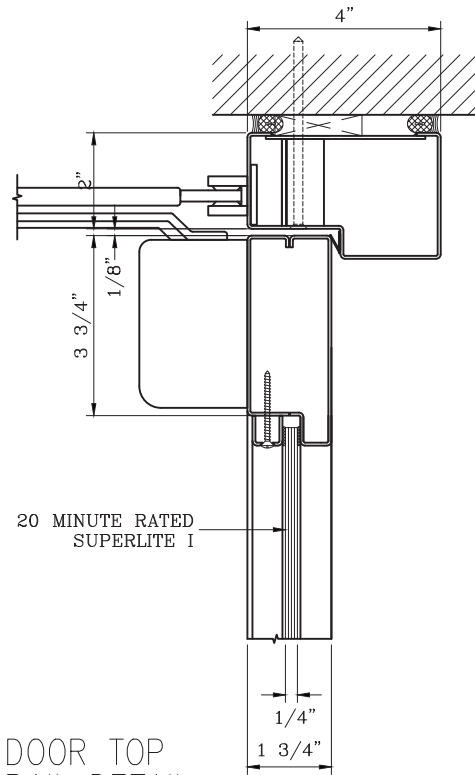

20 MINUTE NARROW PROFILE FIRE PROTECTIVE DOOR PAIR

-INTERIOR APPLICATION-

Titan Metal Products
USA

DATE:

DRAWN:

SCALE:

These details are subject to change without notice.

20 MINUTE NARROW PROFILE FIRE PROTECTIVE DOOR PAIR

-INTERIOR APPLICATION-

DATE:

DRAWN:

SCALE:

These details are subject to change without notice.

20 MINUTE NARROW PROFILE FIRE PROTECTIVE DOOR PAIR

-INTERIOR APPLICATION-

10
 -
 DOOR TOP RAIL DETAIL

11
 -
 DOOR JAMB at HINGE DETAIL

Titan Metal Products
USA

DATE:

DRAWN:

SCALE:

These details are subject to change without notice.