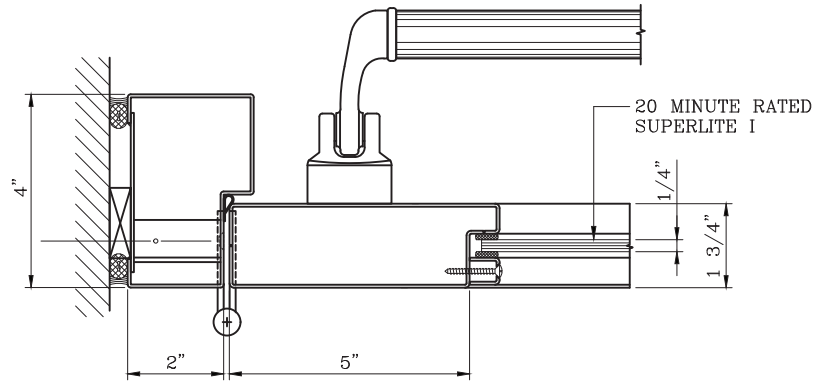

-INTERIOR APPLICATION-

7
—
DOOR BOTTOM RAIL DETAIL

10
—
DOOR TOP RAIL DETAIL

Titan Metal Products
USA

DATE:

DRAWN:

SCALE:

These details are subject to change without notice.

20 MINUTE FIRE PROTECTIVE SINGLE DOOR

-INTERIOR APPLICATION-

11 DOOR JAMB at HINGE DETAIL

12 DOOR JAMB at LOCK DETAIL

Titan Metal Products
USA

DATE:

DRAWN:

SCALE: