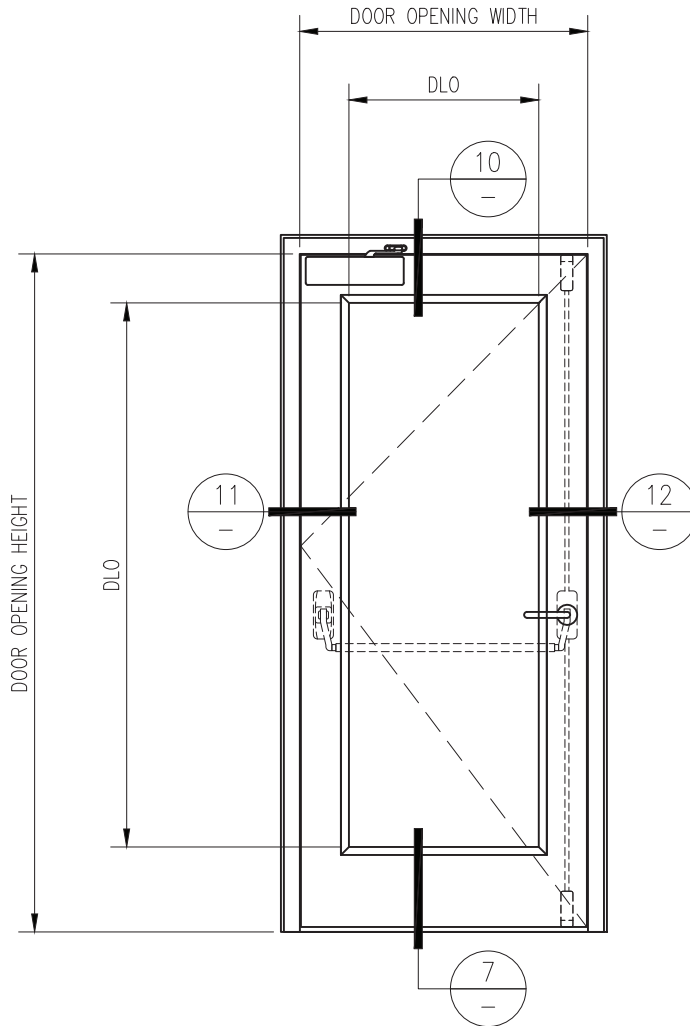

20 MINUTE FIRE PROTECTIVE SINGLE DOOR

-INTERIOR APPLICATION-

Titan Metal Products
USA

DATE:

DRAWN:

SCALE:

These details are subject to change without notice.

20 MINUTE FIRE PROTECTIVE SINGLE DOOR

-INTERIOR APPLICATION-

7
—
DOOR BOTTOM RAIL DETAIL

10
—
DOOR TOP RAIL DETAIL

Titan Metal Products
USA

DATE:

DRAWN:

SCALE:

These details are subject to change without notice.

20 MINUTE FIRE PROTECTIVE SINGLE DOOR

-INTERIOR APPLICATION-

11 DOOR JAMB at HINGE DETAIL

12 DOOR JAMB at LOCK DETAIL

Titan Metal Products
USA

DATE:

DRAWN:

SCALE: