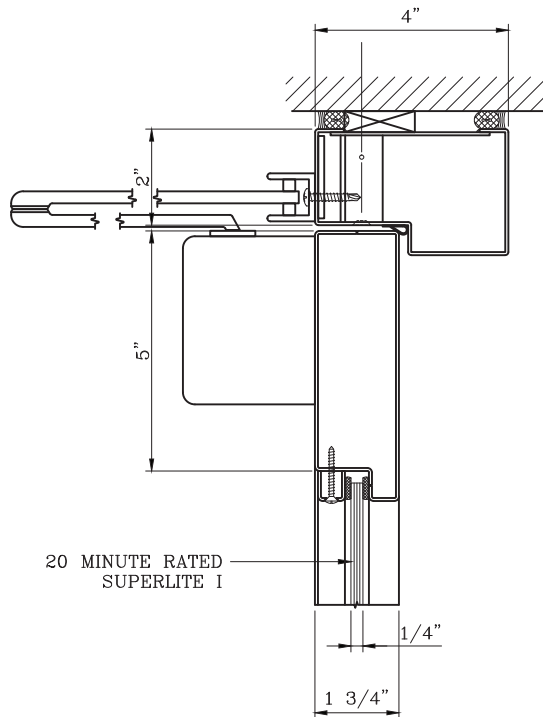

20 MINUTE FIRE PROTECTIVE SINGLE DOOR

-INTERIOR APPLICATION-

Titan Metal Products
USA

DATE:

DRAWN:

SCALE:

These details are subject to change without notice.

20 MINUTE FIRE PROTECTIVE SINGLE DOOR

-INTERIOR APPLICATION-

7
—
DOOR BOTTOM RAIL DETAIL

10
—
DOOR TOP RAIL DETAIL

Titan Metal Products
USA

DATE:

DRAWN:

SCALE:

These details are subject to change without notice.

20 MINUTE FIRE PROTECTIVE SINGLE DOOR

-INTERIOR APPLICATION-

11 DOOR JAMB at HINGE DETAIL

12 DOOR JAMB at LOCK DETAIL

Titan Metal Products
USA

DATE:

DRAWN:

SCALE: