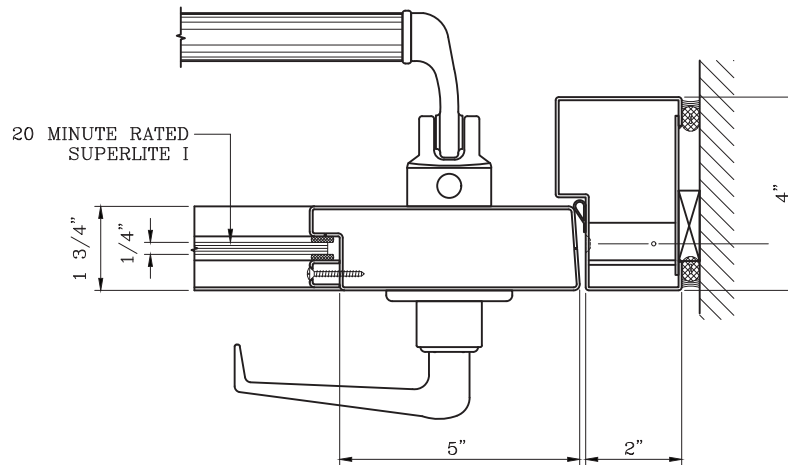

-INTERIOR APPLICATION-

7
—
DOOR BOTTOM RAIL DETAIL

10
—
DOOR TOP RAIL DETAIL

Titan Metal Products
USA

DATE:

DRAWN:

SCALE:

These details are subject to change without notice.

20 MINUTE FIRE PROTECTIVE SINGLE DOOR

-INTERIOR APPLICATION-

11 DOOR JAMB at HINGE DETAIL

12 DOOR JAMB at LOCK DETAIL

Titan Metal Products
USA

DATE:

DRAWN:

SCALE: