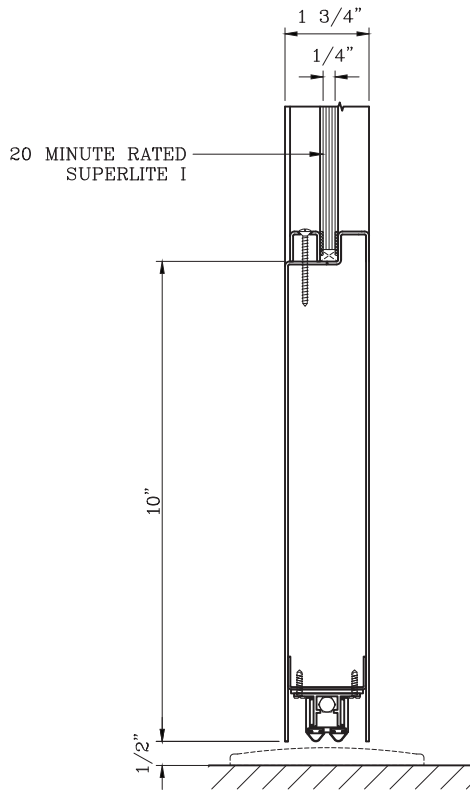

20 MINUTE FIRE PROTECTIVE SINGLE DOOR

-INTERIOR APPLICATION-

Titan Metal Products
USA

DATE:

DRAWN:

SCALE:

These details are subject to change without notice.

20 MINUTE FIRE PROTECTIVE SINGLE DOOR

-INTERIOR APPLICATION-

7
—
DOOR BOTTOM RAIL DETAIL

10
—
DOOR TOP RAIL DETAIL

Titan Metal Products
USA

DATE:

DRAWN:

SCALE:

These details are subject to change without notice.

20 MINUTE FIRE PROTECTIVE SINGLE DOOR

-INTERIOR APPLICATION-

11 DOOR JAMB at HINGE DETAIL

12 DOOR JAMB at LOCK DETAIL

Titan Metal Products
USA

DATE:

DRAWN:

SCALE: