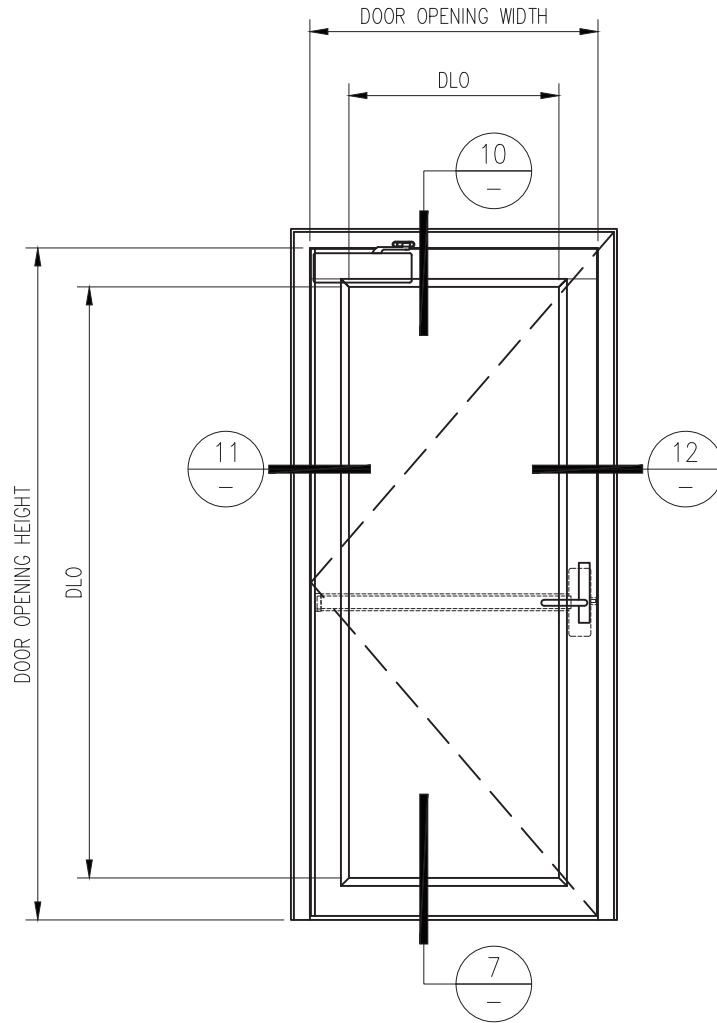

20 MINUTE NARROW PROFILE FIRE PROTECTIVE SINGLE
DOOR
-INTERIOR APPLICATION-

Titan Metal Products
USA

DATE:

DRAWN:

SCALE:

These details are subject to change without notice.

20 MINUTE NARROW PROFILE FIRE PROTECTIVE SINGLE DOOR -INTERIOR APPLICATION-

7 DOOR BOTTOM RAIL DETAIL

10 DOOR TOP RAIL DETAIL

Titan Metal Products
USA

DATE:

DRAWN:

SCALE:

These details are subject to change without notice.

20 MINUTE NARROW PROFILE FIRE PROTECTIVE SINGLE DOOR -INTERIOR APPLICATION-

11 DOOR JAMB at HINGE DETAIL

12 DOOR JAMB at LOCK DETAIL

Titan Metal Products
USA

DATE:

DRAWN:

SCALE:

These details are subject to change without notice.