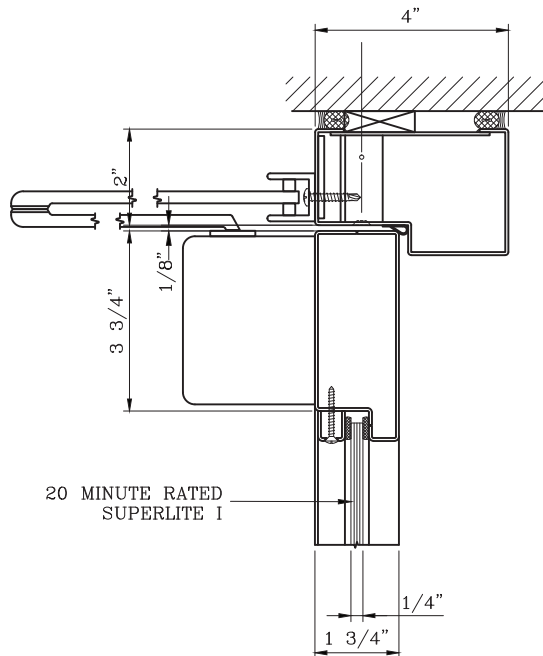

20 MINUTE NARROW PROFILE FIRE PROTECTIVE SINGLE
DOOR
-INTERIOR APPLICATION-

Titan Metal Products
USA

DATE:

DRAWN:

SCALE:

These details are subject to change without notice.

20 MINUTE NARROW PROFILE FIRE PROTECTIVE SINGLE DOOR -INTERIOR APPLICATION-

7 DOOR BOTTOM RAIL DETAIL

10 DOOR TOP RAIL DETAIL

Titan Metal Products
USA

DATE:

DRAWN:

SCALE:

These details are subject to change without notice.

20 MINUTE NARROW PROFILE FIRE PROTECTIVE SINGLE DOOR -INTERIOR APPLICATION-

11 DOOR JAMB at HINGE DETAIL

12 DOOR JAMB at LOCK DETAIL

Titan Metal Products
USA

DATE:

DRAWN:

SCALE:

These details are subject to change without notice.