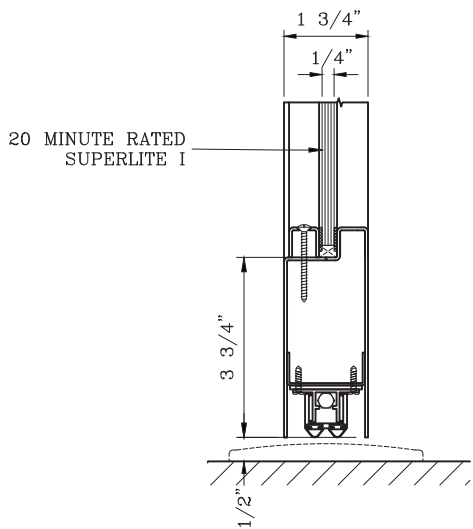

20 MINUTE NARROW PROFILE FIRE PROTECTIVE SINGLE
DOOR
-INTERIOR APPLICATION-

Titan Metal Products
USA

DATE:

DRAWN:

SCALE:

These details are subject to change without notice.

20 MINUTE NARROW PROFILE FIRE PROTECTIVE SINGLE DOOR -INTERIOR APPLICATION-

7 DOOR BOTTOM RAIL DETAIL

10 DOOR TOP RAIL DETAIL

Titan Metal Products
USA

DATE:

DRAWN:

SCALE:

These details are subject to change without notice.

20 MINUTE NARROW PROFILE FIRE PROTECTIVE SINGLE DOOR -INTERIOR APPLICATION-

11 DOOR JAMB at HINGE DETAIL

12 DOOR JAMB at LOCK DETAIL

Titan Metal Products
USA

DATE:

DRAWN:

SCALE:

These details are subject to change without notice.