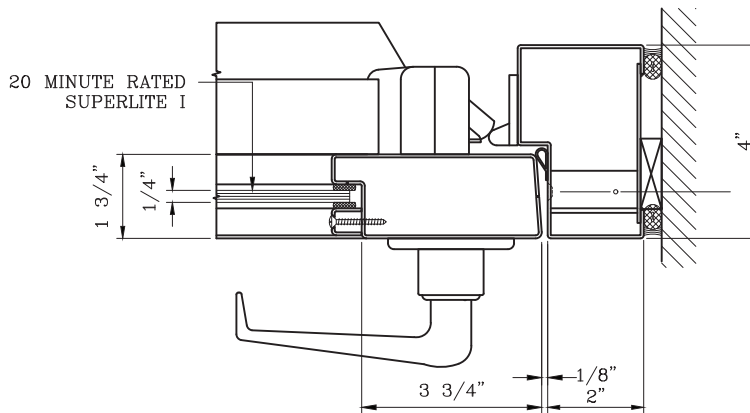

7 DOOR BOTTOM RAIL DETAIL

10 DOOR TOP RAIL DETAIL

Titan Metal Products
USA

DATE:

DRAWN:

SCALE:

These details are subject to change without notice.

20 MINUTE NARROW PROFILE FIRE PROTECTIVE SINGLE DOOR -INTERIOR APPLICATION-

11 DOOR JAMB at HINGE DETAIL

12 DOOR JAMB at LOCK DETAIL

Titan Metal Products
USA

DATE:

DRAWN:

SCALE:

These details are subject to change without notice.