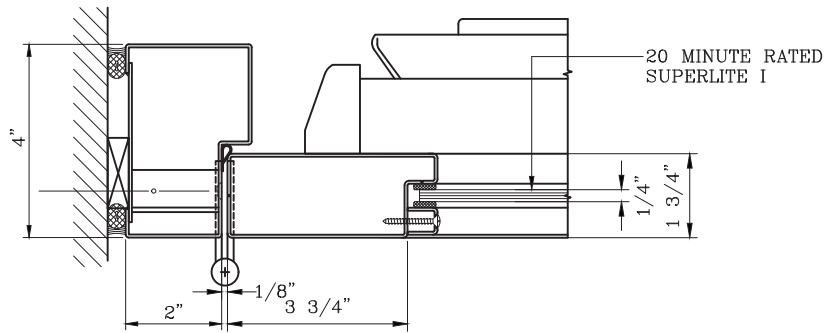

7 DOOR BOTTOM RAIL DETAIL

10 DOOR TOP RAIL DETAIL

Titan Metal Products
USA

DATE:

DRAWN:

SCALE:

These details are subject to change without notice.

20 MINUTE NARROW PROFILE FIRE PROTECTIVE SINGLE DOOR -INTERIOR APPLICATION-

11 DOOR JAMB at HINGE DETAIL

12 DOOR JAMB at LOCK DETAIL

Titan Metal Products
USA

DATE:

DRAWN:

SCALE:

These details are subject to change without notice.