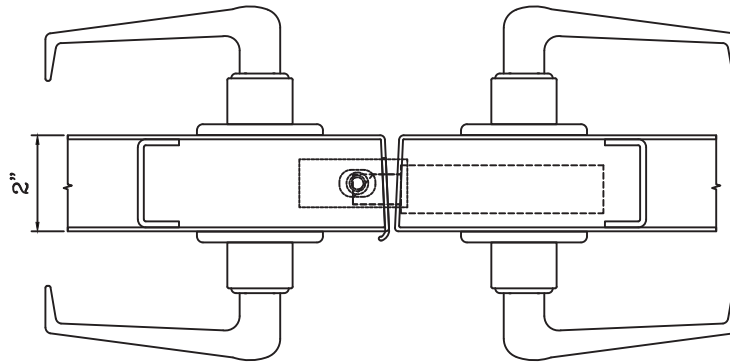

3 HOUR SECURITY DOOR & FRAME – PAIR DOOR

Titan Metal Products
USA

DATE:

DRAWN:

SCALE:

These details are subject to change without notice.

3 HOUR SECURITY DOOR & FRAME – PAIR DOOR

① DOOR TOP RAIL DETAIL

② DOOR BOTTOM RAIL DETAIL

Titan Metal Products
USA

DATE:

DRAWN:

SCALE:

These details are subject to change without notice.

3 HOUR SECURITY DOOR & FRAME – PAIR DOOR

3 DOOR JAMB at HINGE DETAIL

4 MEETING STILES at LOCK DETAIL

Titan Metal Products
USA

DATE:

DRAWN:

SCALE:

These details are subject to change without notice.