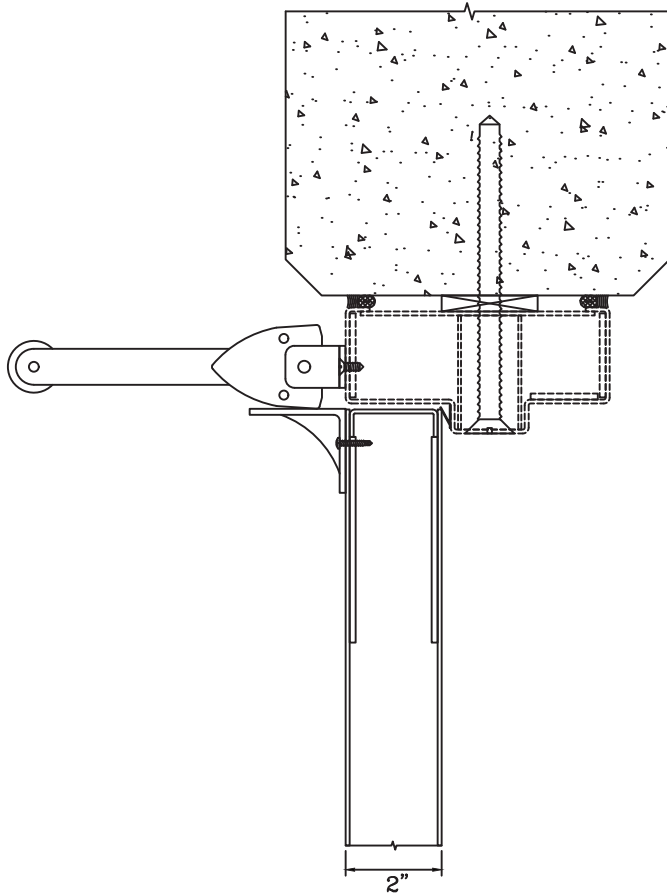

3 HOUR SECURITY DOOR & FRAME – PAIR DOOR

Titan Metal Products
USA

DATE:

DRAWN:

SCALE:

These details are subject to change without notice.

3 HOUR SECURITY DOOR & FRAME – PAIR DOOR

① DOOR TOP RAIL DETAIL

② DOOR BOTTOM RAIL DETAIL

Titan Metal Products
USA

DATE:

DRAWN:

SCALE:

These details are subject to change without notice.

3 HOUR SECURITY DOOR & FRAME – PAIR DOOR

3 DOOR JAMB at HINGE DETAIL

4 MEETING STILES at LOCK DETAIL

Titan Metal Products
USA

DATE:

DRAWN:

SCALE:

These details are subject to change without notice.