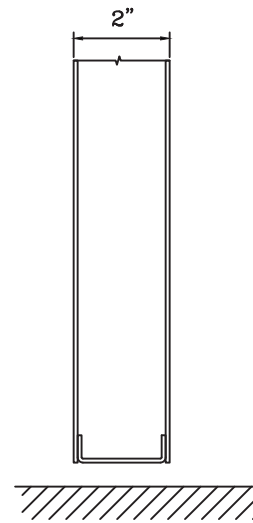

3 HOUR SECURITY DOOR & FRAME – PAIR DOOR

Titan Metal Products
USA

DATE:

DRAWN:

SCALE:

These details are subject to change without notice.

3 HOUR SECURITY DOOR & FRAME – PAIR DOOR

① DOOR TOP RAIL DETAIL

② DOOR BOTTOM RAIL DETAIL

Titan Metal Products
USA

DATE:

DRAWN:

SCALE:

These details are subject to change without notice.

3 HOUR SECURITY DOOR & FRAME – PAIR DOOR

3 DOOR JAMB at HINGE DETAIL

4 MEETING STILES at LOCK DETAIL

Titan Metal Products
USA

DATE:

DRAWN:

SCALE:

These details are subject to change without notice.