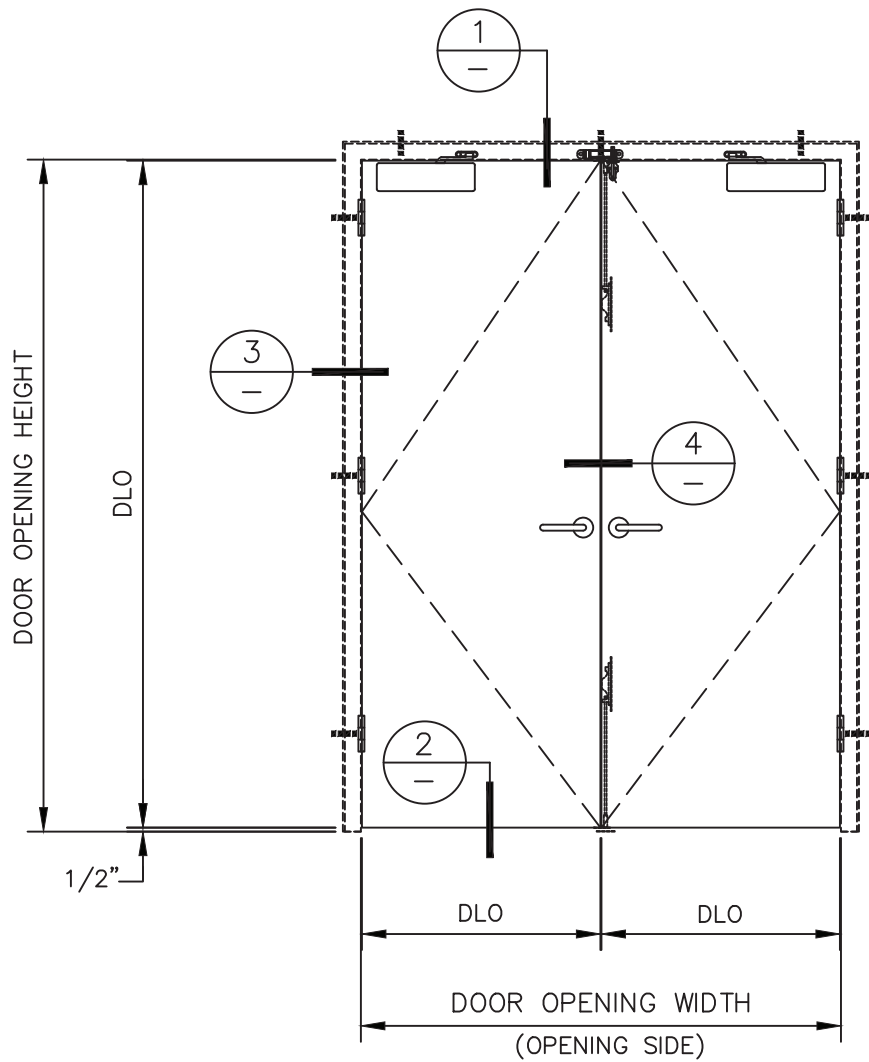

3 HOUR SECURITY DOOR & FRAME – PAIR DOOR

Titan Metal Products
USA

DATE:

DRAWN:

SCALE:

These details are subject to change without notice.

3 HOUR SECURITY DOOR & FRAME – PAIR DOOR

① DOOR TOP RAIL DETAIL

② DOOR BOTTOM RAIL DETAIL

Titan Metal Products
USA

DATE:

DRAWN:

SCALE:

These details are subject to change without notice.

3 HOUR SECURITY DOOR & FRAME – PAIR DOOR

3 DOOR JAMB at HINGE DETAIL

4 MEETING STILES at LOCK DETAIL

Titan Metal Products
USA

DATE:

DRAWN:

SCALE:

These details are subject to change without notice.