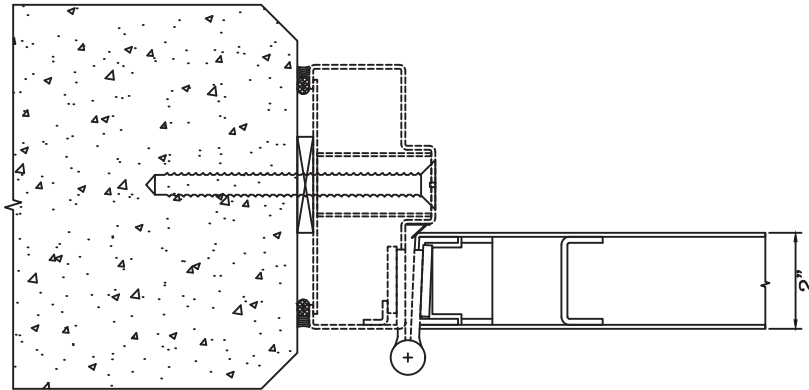

3 HOUR SECURITY DOOR & FRAME – PAIR DOOR

Titan Metal Products
USA

DATE:

DRAWN:

SCALE:

These details are subject to change without notice.

3 HOUR SECURITY DOOR & FRAME – PAIR DOOR

① DOOR TOP RAIL DETAIL

② DOOR BOTTOM RAIL DETAIL

Titan Metal Products
USA

DATE:

DRAWN:

SCALE:

These details are subject to change without notice.

3 HOUR SECURITY DOOR & FRAME – PAIR DOOR

3 DOOR JAMB at HINGE DETAIL

4 MEETING STILES at LOCK DETAIL

Titan Metal Products
USA

DATE:

DRAWN:

SCALE:

These details are subject to change without notice.