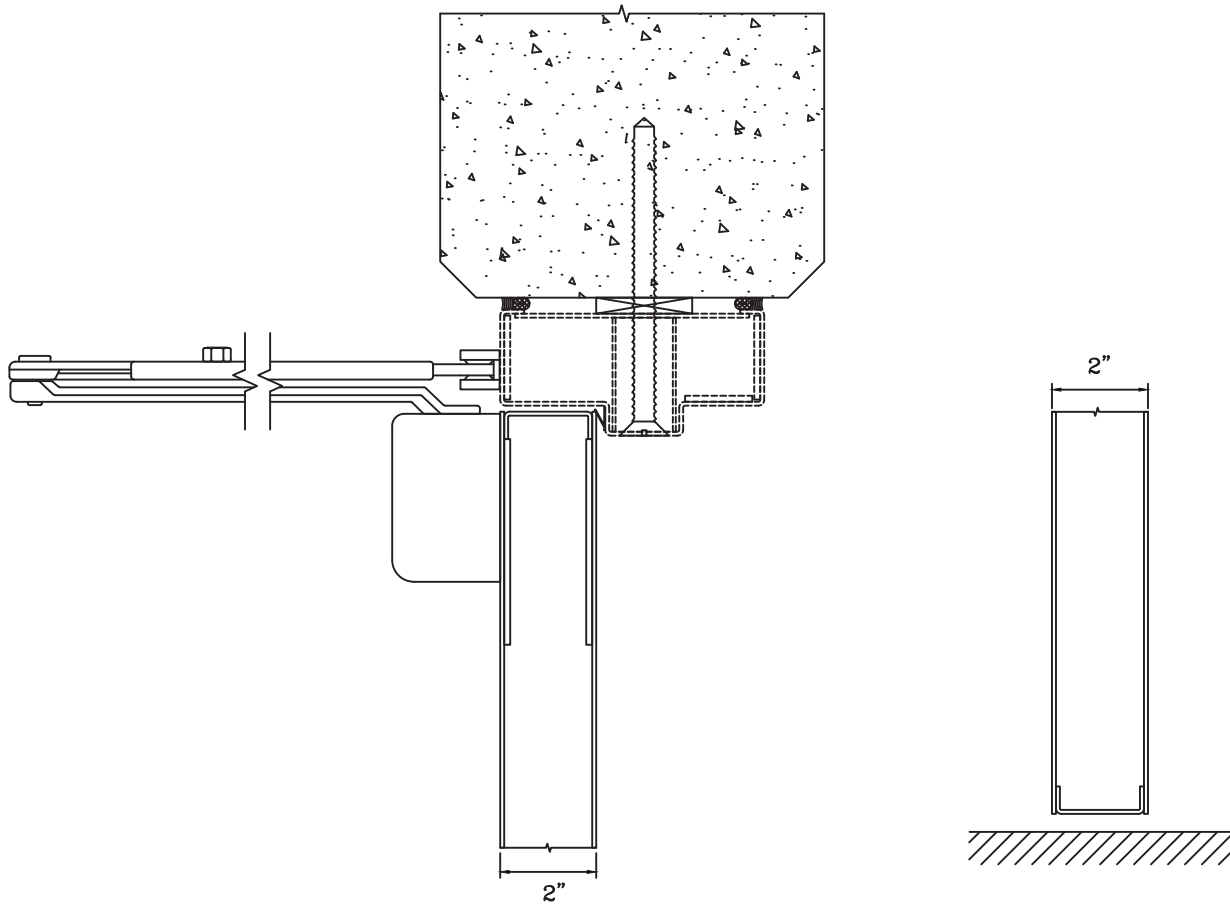

3 HOUR SECURITY DOOR & FRAME – SINGLE DOOR

Titan Metal Products
USA

DATE:

DRAWN:

SCALE:

These details are subject to change without notice.

3 HOUR SECURITY DOOR & FRAME – SINGLE DOOR

① DOOR TOP RAIL DETAIL

② DOOR BOTTOM RAIL DETAIL

Titan Metal Products
USA

DATE:

DRAWN:

SCALE:

These details are subject to change without notice.

3 HOUR SECURITY DOOR & FRAME – SINGLE DOOR

3 DOOR JAMB at HINGE DETAIL

4 DOOR JAMB at LOCK DETAIL

Titan Metal Products
USA

DATE:

DRAWN:

SCALE:

These details are subject to change without notice.