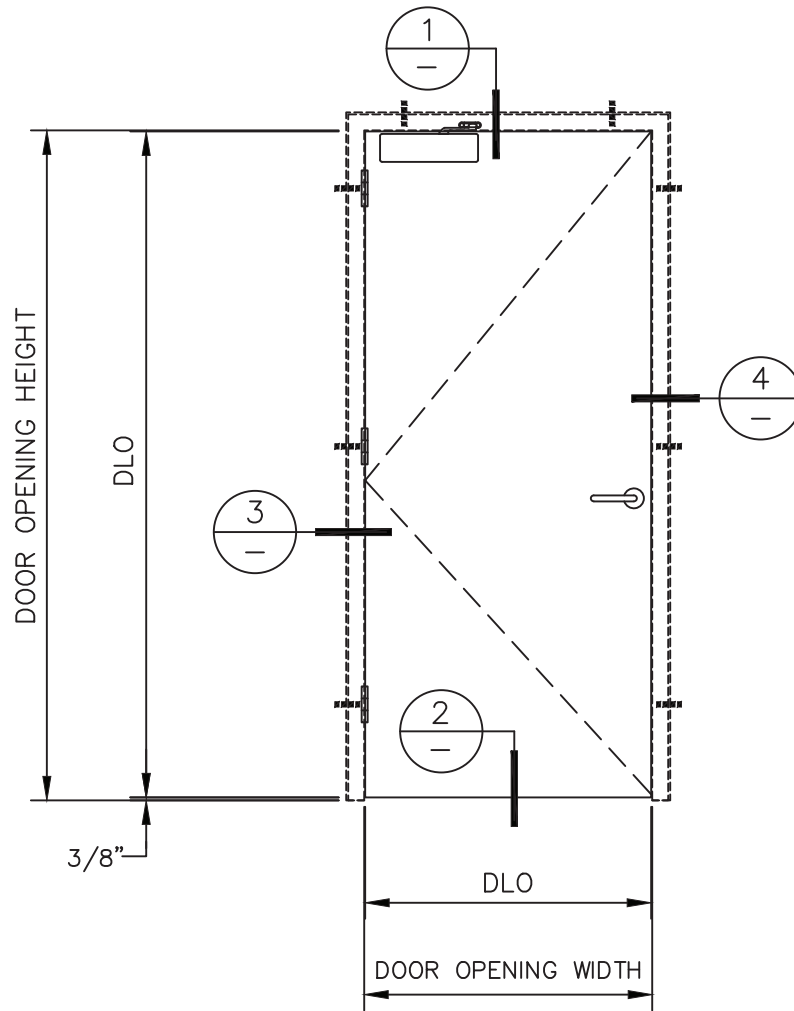

3 HOUR SECURITY DOOR & FRAME – SINGLE DOOR

Titan Metal Products
USA

DATE:

DRAWN:

SCALE:

These details are subject to change without notice.

3 HOUR SECURITY DOOR & FRAME – SINGLE DOOR

① DOOR TOP RAIL DETAIL

② DOOR BOTTOM RAIL DETAIL

Titan Metal Products
USA

DATE:

DRAWN:

SCALE:

These details are subject to change without notice.

3 HOUR SECURITY DOOR & FRAME – SINGLE DOOR

3 DOOR JAMB at HINGE DETAIL

4 DOOR JAMB at LOCK DETAIL

Titan Metal Products
USA

DATE:

DRAWN:

SCALE:

These details are subject to change without notice.