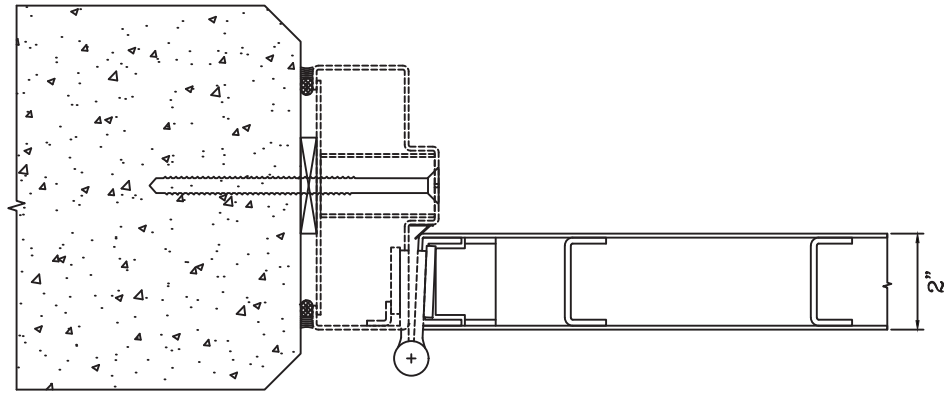

3 HOUR SECURITY DOOR & FRAME – SINGLE DOOR

Titan Metal Products
USA

DATE:

DRAWN:

SCALE:

These details are subject to change without notice.

3 HOUR SECURITY DOOR & FRAME – SINGLE DOOR

① DOOR TOP RAIL DETAIL

② DOOR BOTTOM RAIL DETAIL

Titan Metal Products
USA

DATE:

DRAWN:

SCALE:

These details are subject to change without notice.

3 HOUR SECURITY DOOR & FRAME – SINGLE DOOR

3 DOOR JAMB at HINGE DETAIL

4 DOOR JAMB at LOCK DETAIL

Titan Metal Products
USA

DATE:

DRAWN:

SCALE:

These details are subject to change without notice.