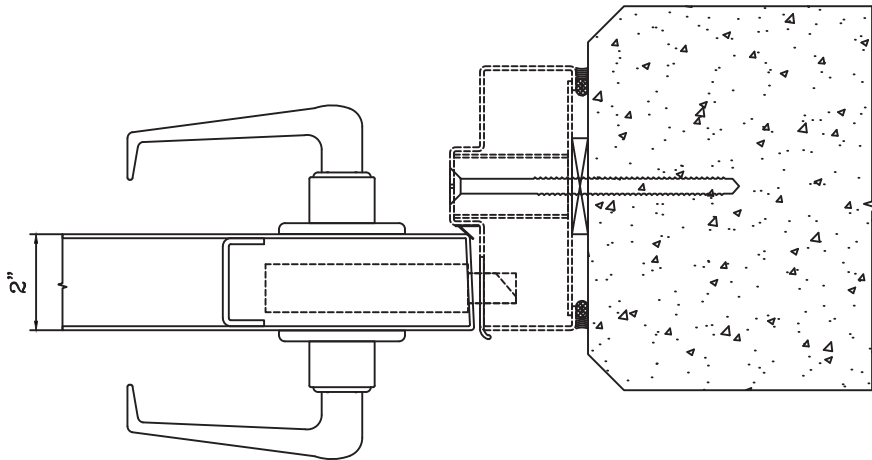

3 HOUR SECURITY DOOR & FRAME – SINGLE DOOR

Titan Metal Products
USA

DATE:

DRAWN:

SCALE:

These details are subject to change without notice.

3 HOUR SECURITY DOOR & FRAME – SINGLE DOOR

① DOOR TOP RAIL DETAIL

② DOOR BOTTOM RAIL DETAIL

Titan Metal Products
USA

DATE:

DRAWN:

SCALE:

These details are subject to change without notice.

3 HOUR SECURITY DOOR & FRAME – SINGLE DOOR

3 DOOR JAMB at HINGE DETAIL

4 DOOR JAMB at LOCK DETAIL

Titan Metal Products
USA

DATE:

DRAWN:

SCALE:

These details are subject to change without notice.