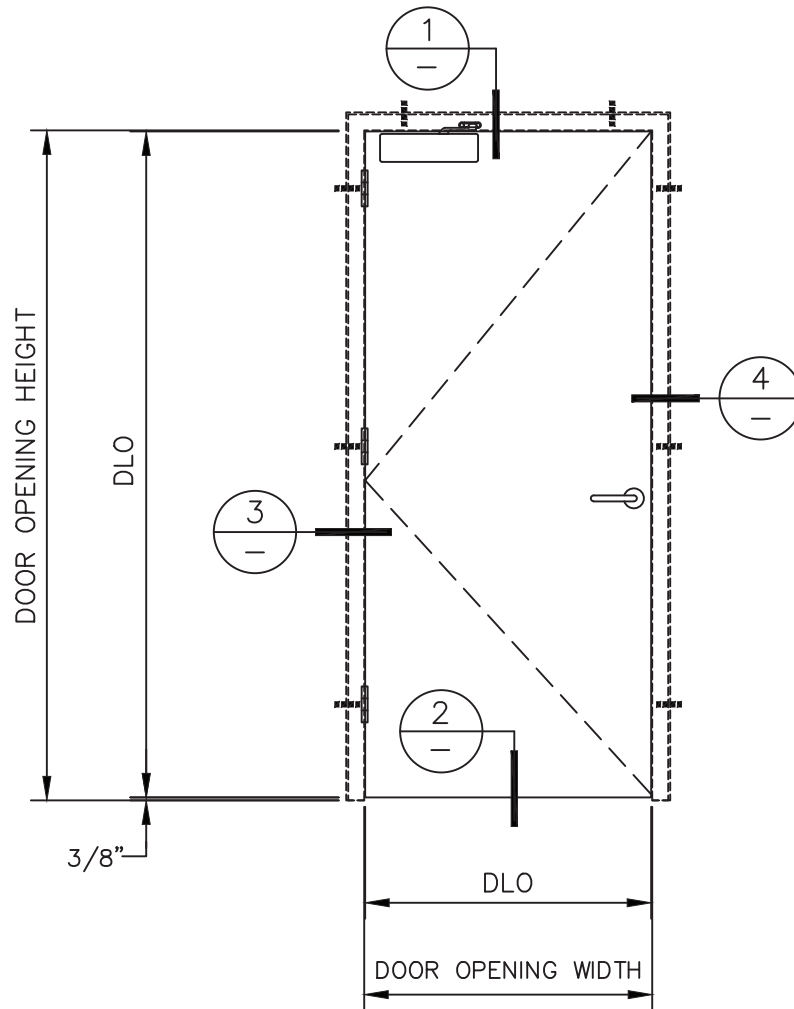

3 HOUR SECURITY DOOR & FRAME – SINGLE DOOR

Titan Metal Products
USA

DATE:

DRAWN:

SCALE:

These details are subject to change without notice.

3 HOUR SECURITY DOOR & FRAME – SINGLE DOOR

① DOOR TOP RAIL DETAIL

② DOOR BOTTOM RAIL DETAIL

Titan Metal Products
USA

DATE:

DRAWN:

SCALE:

These details are subject to change without notice.

3 HOUR SECURITY DOOR & FRAME – SINGLE DOOR

3 DOOR JAMB at HINGE DETAIL

4 DOOR JAMB at LOCK DETAIL

Titan Metal Products
USA

DATE:

DRAWN:

SCALE:

These details are subject to change without notice.