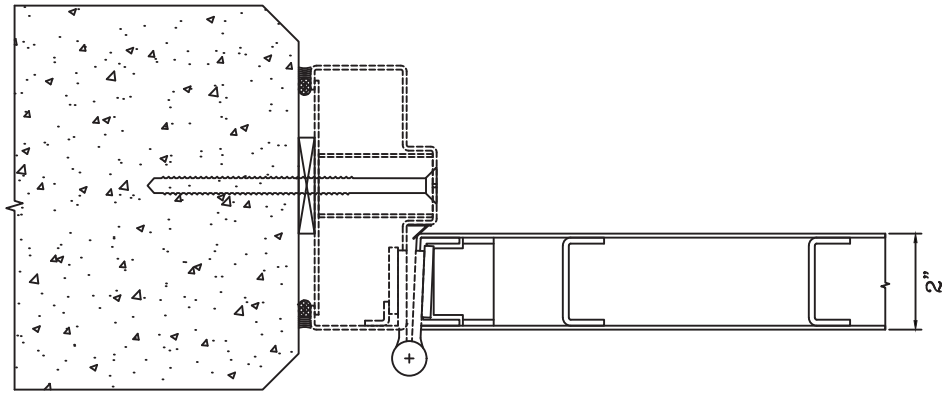

3 HOUR SECURITY DOOR & FRAME – SINGLE DOOR

Titan Metal Products
USA

DATE:

DRAWN:

SCALE:

These details are subject to change without notice.

3 HOUR SECURITY DOOR & FRAME – SINGLE DOOR

① DOOR TOP RAIL DETAIL

② DOOR BOTTOM RAIL DETAIL

Titan Metal Products
USA

DATE:

DRAWN:

SCALE:

These details are subject to change without notice.

3 HOUR SECURITY DOOR & FRAME – SINGLE DOOR

3 DOOR JAMB at HINGE DETAIL

4 DOOR JAMB at LOCK DETAIL

Titan Metal Products
USA

DATE:

DRAWN:

SCALE:

These details are subject to change without notice.