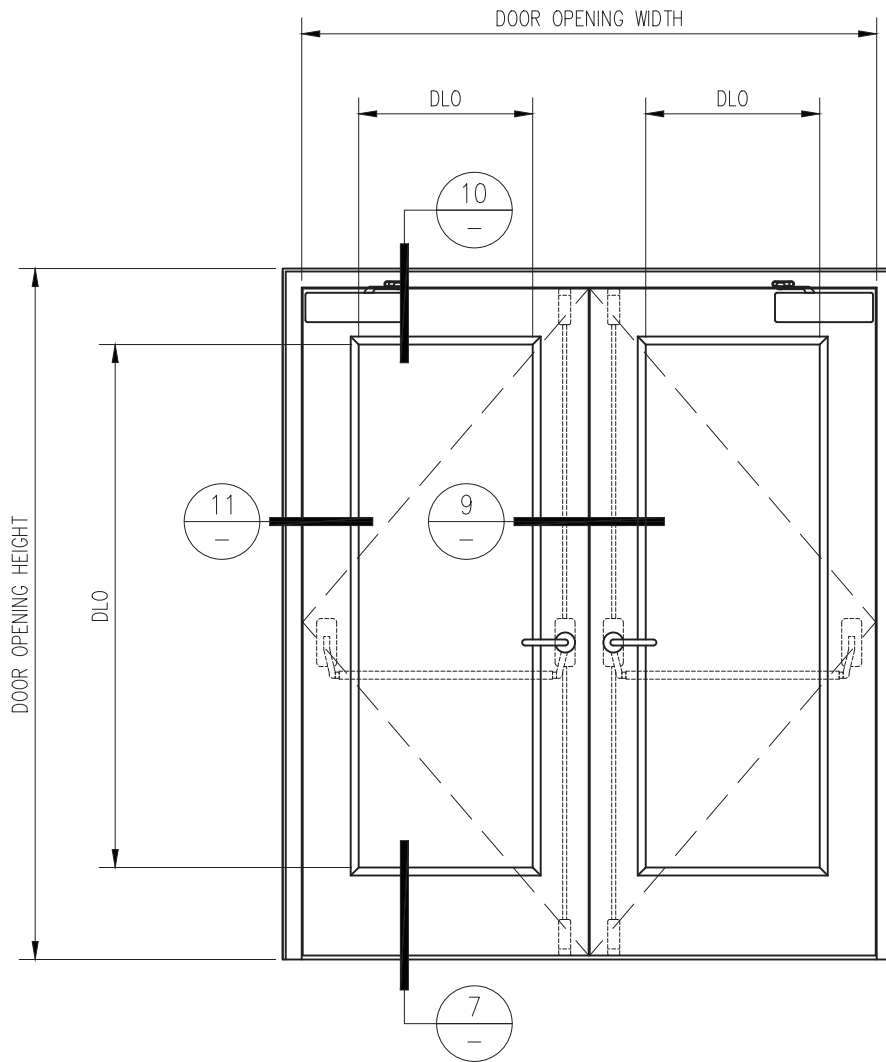

90 MINUTE TEMPERATURE RISE DOOR PAIR

-INTERIOR APPLICATION-

Titan Metal Products
USA

DATE:

DRAWN:

SCALE:

These details are subject to change without notice.

90 MINUTE TEMPERATURE RISE DOOR PAIR

-INTERIOR APPLICATION-

7
—
DOOR BOTTOM
RAIL DETAIL

9
—
DOOR MEETING STILES DETAIL

Titan Metal Products
USA

DATE:

DRAWN:

SCALE:

These details are subject to change without notice.

90 MINUTE TEMPERATURE RISE DOOR PAIR

-INTERIOR APPLICATION-

10 DOOR TOP RAIL DETAIL

11 DOOR JAMB at HINGE DETAIL

Titan Metal Products
USA

DATE:

DRAWN:

SCALE: