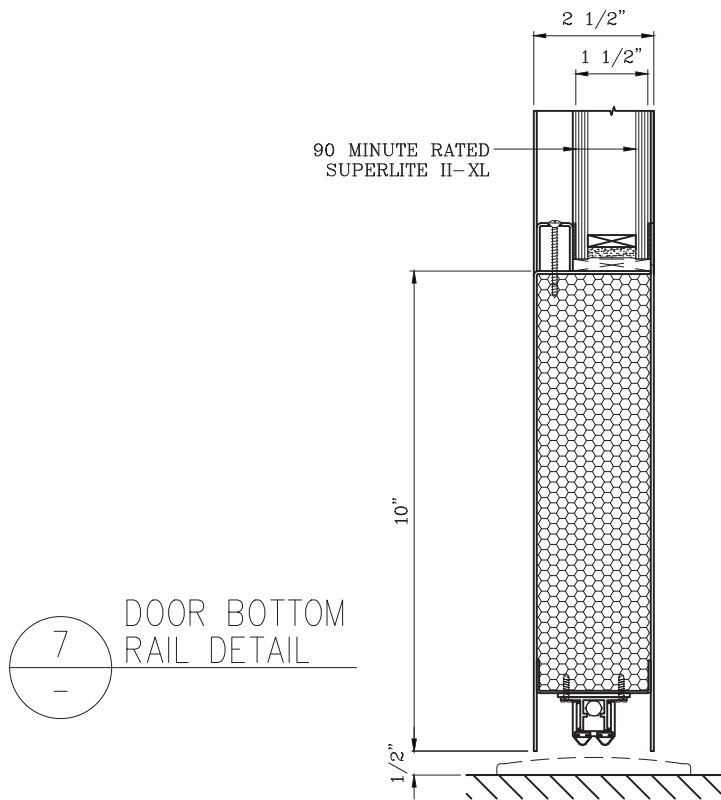

90 MINUTE TEMPERATURE RISE DOOR PAIR

-INTERIOR APPLICATION-

Titan Metal Products
USA

DATE:

DRAWN:

SCALE:

These details are subject to change without notice.

90 MINUTE TEMPERATURE RISE DOOR PAIR

-INTERIOR APPLICATION-

7
—
DOOR BOTTOM
RAIL DETAIL

9
—
DOOR MEETING STILES DETAIL

Titan Metal Products
USA

DATE:

DRAWN:

SCALE:

These details are subject to change without notice.

90 MINUTE TEMPERATURE RISE DOOR PAIR

-INTERIOR APPLICATION-

10 DOOR TOP RAIL DETAIL

11 DOOR JAMB at HINGE DETAIL

Titan Metal Products
USA

DATE:

DRAWN:

SCALE: