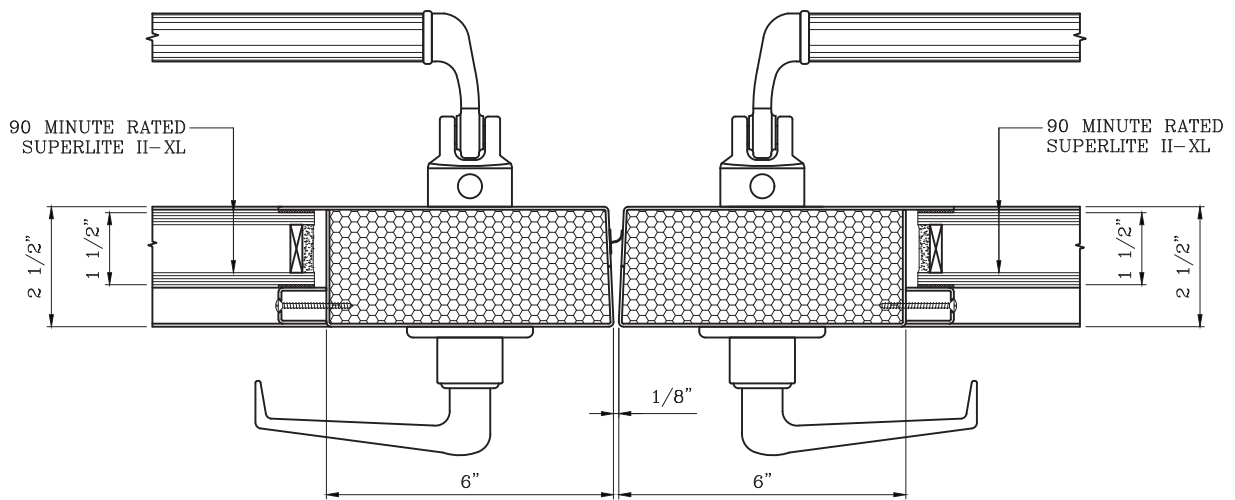

90 MINUTE TEMPERATURE RISE DOOR PAIR

-INTERIOR APPLICATION-

Titan Metal Products
USA

DATE:

DRAWN:

SCALE:

These details are subject to change without notice.

90 MINUTE TEMPERATURE RISE DOOR PAIR

-INTERIOR APPLICATION-

7
—
DOOR BOTTOM
RAIL DETAIL

9
—
DOOR MEETING STILES DETAIL

Titan Metal Products
USA

DATE:

DRAWN:

SCALE:

These details are subject to change without notice.

90 MINUTE TEMPERATURE RISE DOOR PAIR

-INTERIOR APPLICATION-

10 DOOR TOP RAIL DETAIL

11 DOOR JAMB at HINGE DETAIL

Titan Metal Products
USA

DATE:

DRAWN:

SCALE: