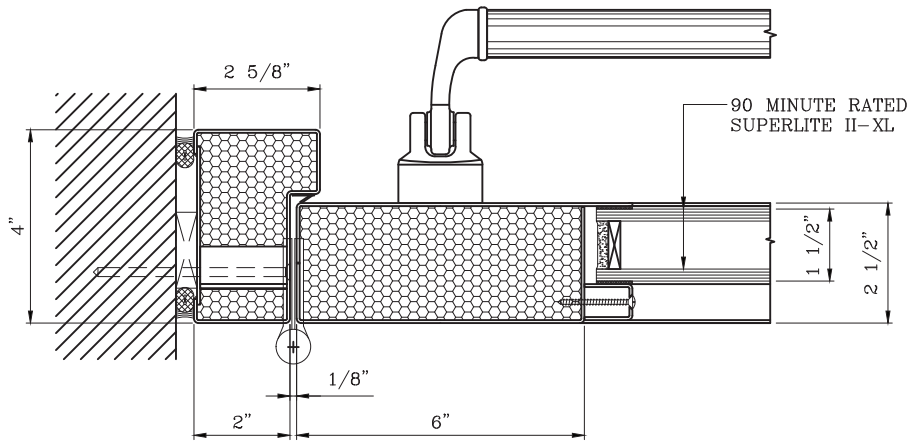

90 MINUTE TEMPERATURE RISE DOOR PAIR

-INTERIOR APPLICATION-

Titan Metal Products
USA

DATE:

DRAWN:

SCALE:

These details are subject to change without notice.

90 MINUTE TEMPERATURE RISE DOOR PAIR

-INTERIOR APPLICATION-

7
—
DOOR BOTTOM
RAIL DETAIL

9
—
DOOR MEETING STILES DETAIL

Titan Metal Products
USA

DATE:

DRAWN:

SCALE:

These details are subject to change without notice.

90 MINUTE TEMPERATURE RISE DOOR PAIR

-INTERIOR APPLICATION-

10 DOOR TOP RAIL DETAIL

11 DOOR JAMB at HINGE DETAIL

Titan Metal Products
USA

DATE:

DRAWN:

SCALE: