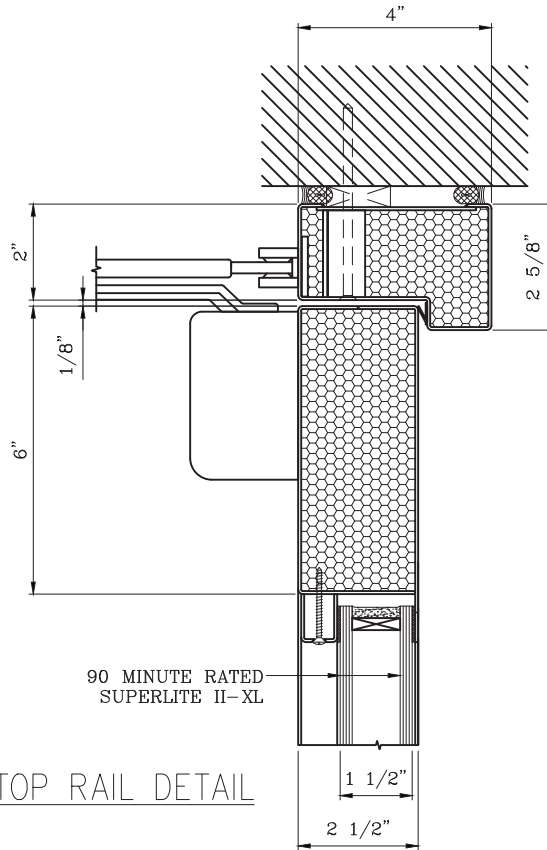

90 MINUTE TEMPERATURE RISE DOOR PAIR

-INTERIOR APPLICATION-

Titan Metal Products
USA

DATE:

DRAWN:

SCALE:

These details are subject to change without notice.

90 MINUTE TEMPERATURE RISE DOOR PAIR

-INTERIOR APPLICATION-

7
—
DOOR BOTTOM
RAIL DETAIL

9
—
DOOR MEETING STILES DETAIL

Titan Metal Products
USA

DATE:

DRAWN:

SCALE:

These details are subject to change without notice.

90 MINUTE TEMPERATURE RISE DOOR PAIR

-INTERIOR APPLICATION-

10 DOOR TOP RAIL DETAIL

11 DOOR JAMB at HINGE DETAIL

Titan Metal Products
USA

DATE:

DRAWN:

SCALE: