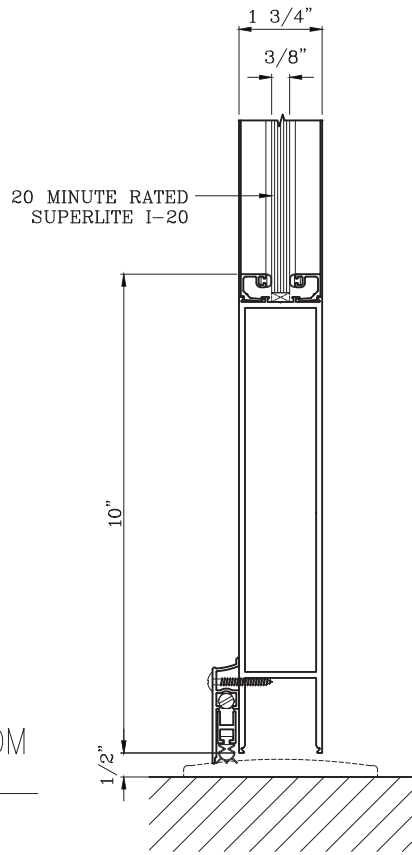

20 MINUTE FIRE PROTECTIVE ALUMINUM DOOR PAIR -INTERIOR APPLICATION-

Titan Metal Products
USA

DATE:

DRAWN:

SCALE:

These details are subject to change without notice.

20 MINUTE FIRE PROTECTIVE ALUMINUM DOOR PAIR

-INTERIOR APPLICATION-

7
- DOOR BOTTOM RAIL DETAIL

9
- DOOR MEETING STILES DETAIL

Titan Metal Products
USA

DATE:

DRAWN:

SCALE:

These details are subject to change without notice.

20 MINUTE FIRE PROTECTIVE ALUMINUM DOOR PAIR

-INTERIOR APPLICATION-

DATE:

DRAWN:

SCALE:

These details are subject to change without notice.