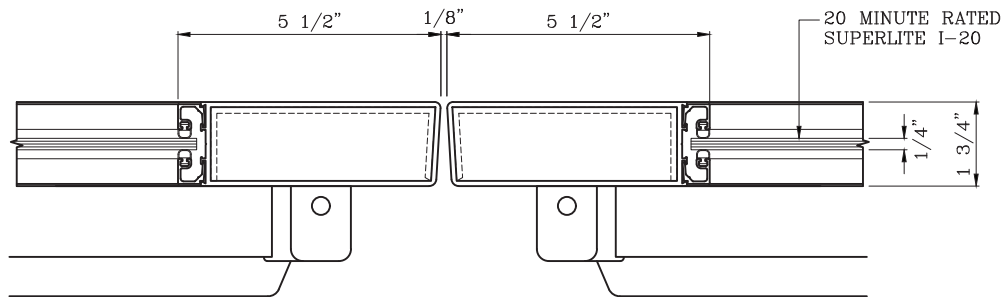

20 MINUTE FIRE PROTECTIVE ALUMINUM DOOR PAIR -INTERIOR APPLICATION-

Titan Metal Products
USA

DATE:

DRAWN:

SCALE:

These details are subject to change without notice.

20 MINUTE FIRE PROTECTIVE ALUMINUM DOOR PAIR

-INTERIOR APPLICATION-

7
- DOOR BOTTOM RAIL DETAIL

9
- DOOR MEETING STILES DETAIL

Titan Metal Products
USA

DATE:

DRAWN:

SCALE:

These details are subject to change without notice.

20 MINUTE FIRE PROTECTIVE ALUMINUM DOOR PAIR

-INTERIOR APPLICATION-

DATE:

DRAWN:

SCALE:

These details are subject to change without notice.