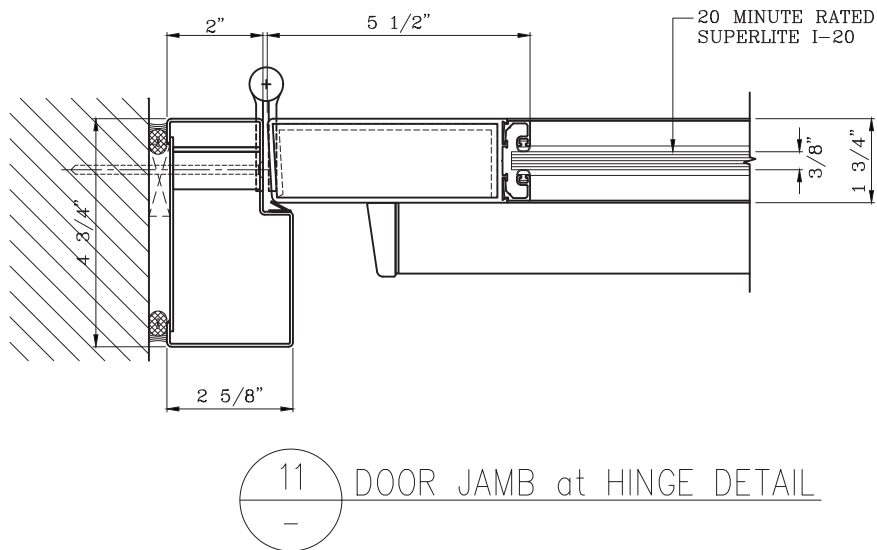

-INTERIOR APPLICATION-

7
- DOOR BOTTOM RAIL DETAIL

9
- DOOR MEETING STILES DETAIL

Titan Metal Products
USA

DATE:

DRAWN:

SCALE:

These details are subject to change without notice.

20 MINUTE FIRE PROTECTIVE ALUMINUM DOOR PAIR

-INTERIOR APPLICATION-

DATE:

DRAWN:

SCALE:

These details are subject to change without notice.