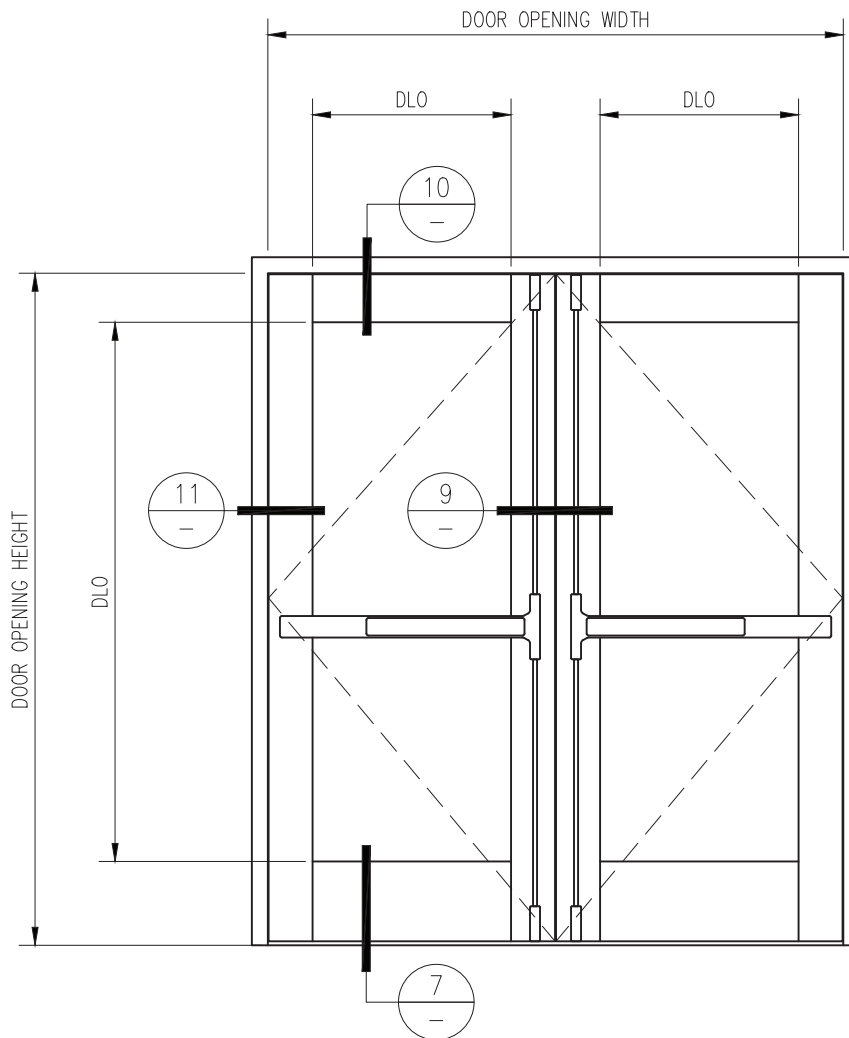

20 MINUTE FIRE PROTECTIVE ALUMINUM DOOR PAIR -INTERIOR APPLICATION-

Titan Metal Products
USA

DATE:

DRAWN:

SCALE:

These details are subject to change without notice.

20 MINUTE FIRE PROTECTIVE ALUMINUM DOOR PAIR

-INTERIOR APPLICATION-

7
- DOOR BOTTOM RAIL DETAIL

9
- DOOR MEETING STILES DETAIL

Titan Metal Products
USA

DATE:

DRAWN:

SCALE:

These details are subject to change without notice.

20 MINUTE FIRE PROTECTIVE ALUMINUM DOOR PAIR

-INTERIOR APPLICATION-

DATE:

DRAWN:

SCALE:

These details are subject to change without notice.