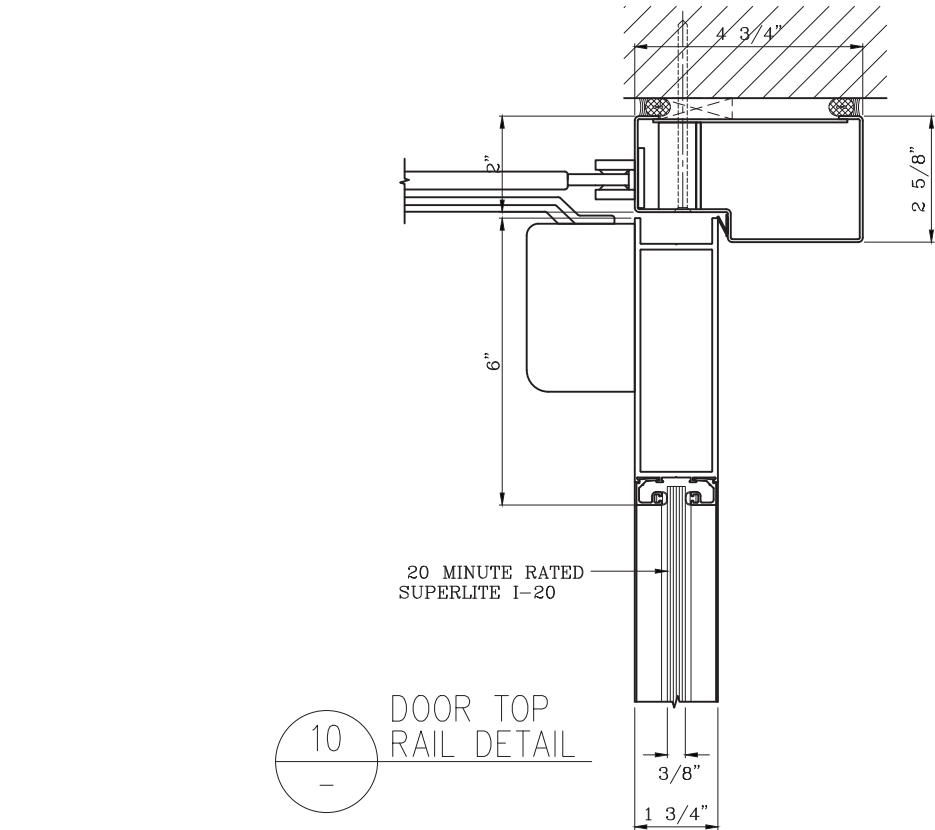

20 MINUTE FIRE PROTECTIVE ALUMINUM DOOR PAIR -INTERIOR APPLICATION-

Titan Metal Products
USA

DATE:

DRAWN:

SCALE:

These details are subject to change without notice.

20 MINUTE FIRE PROTECTIVE ALUMINUM DOOR PAIR

-INTERIOR APPLICATION-

7
- DOOR BOTTOM RAIL DETAIL

9
- DOOR MEETING STILES DETAIL

Titan Metal Products
USA

DATE:

DRAWN:

SCALE:

These details are subject to change without notice.

20 MINUTE FIRE PROTECTIVE ALUMINUM DOOR PAIR

-INTERIOR APPLICATION-

DATE:

DRAWN:

SCALE:

These details are subject to change without notice.