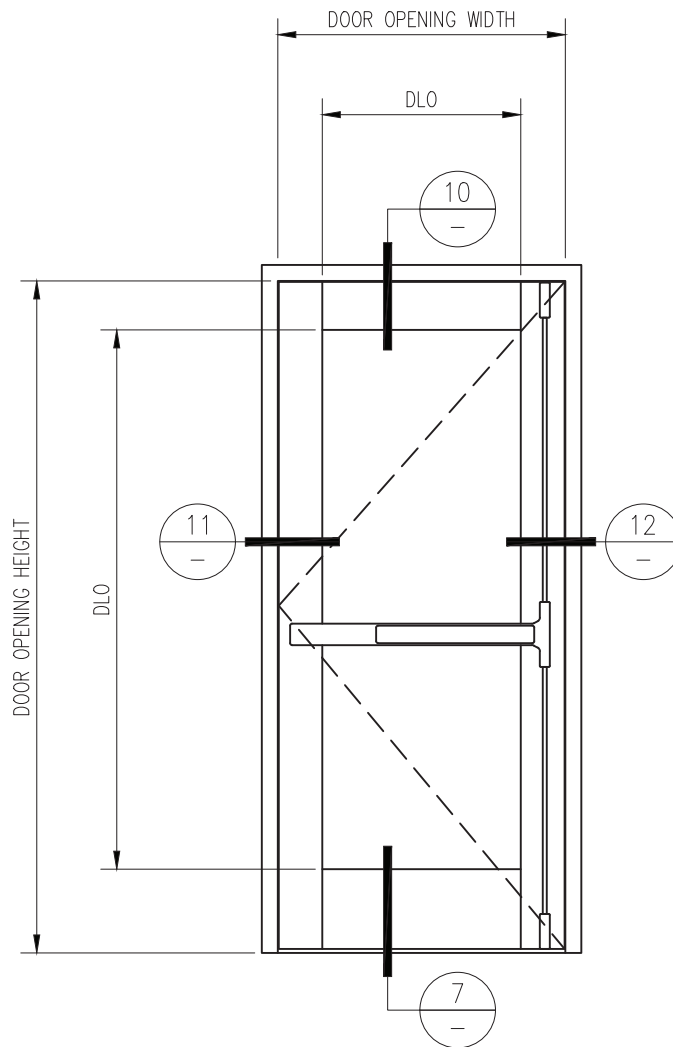

20 MINUTE FIRE PROTECTIVE ALUMINUM SINGLE DOOR

-INTERIOR APPLICATION-

Titan Metal Products
USA

DATE:

DRAWN:

SCALE:

These details are subject to change without notice.