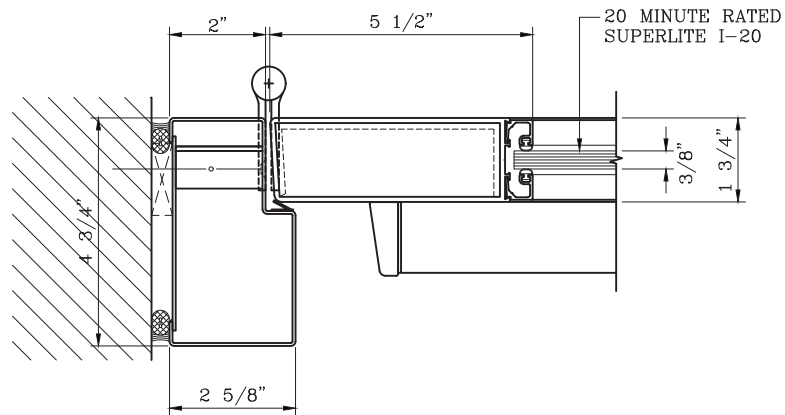

## -INTERIOR APPLICATION-

(7) DOOR BOTTOM RAIL DETAIL

(10) DOOR TOP RAIL DETAIL

**Titan Metal Products**  
USA

DATE:

DRAWN:

SCALE:

These details are subject to change without notice.

# 20 MINUTE FIRE PROTECTIVE ALUMINUM SINGLE DOOR -INTERIOR APPLICATION-

11 DOOR JAMB at HINGE DETAIL

12 DOOR JAMB at LOCK DETAIL

**Titan Metal Products**  
USA

DATE:

DRAWN:

SCALE:

These details are subject to change without notice.