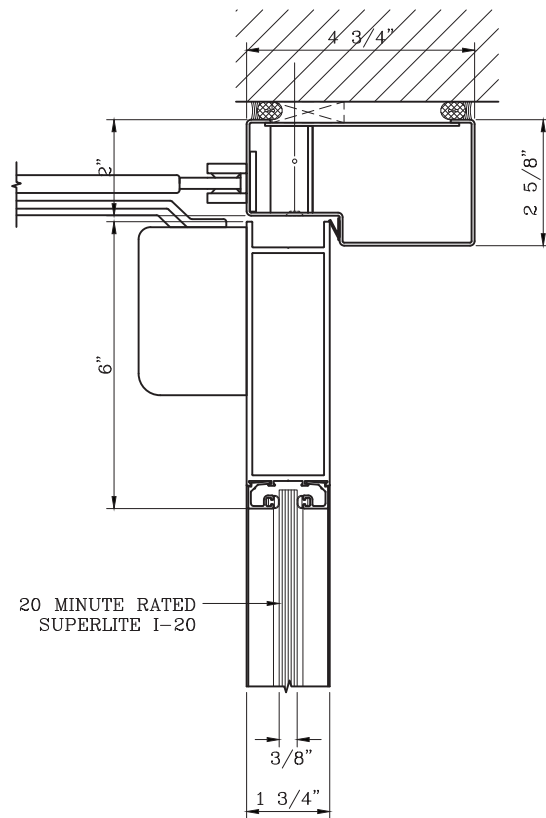

# 20 MINUTE FIRE PROTECTIVE ALUMINUM SINGLE DOOR

-INTERIOR APPLICATION-

**Titan Metal Products**  
USA

DATE:

DRAWN:

SCALE:

These details are subject to change without notice.

# 20 MINUTE FIRE PROTECTIVE ALUMINUM SINGLE DOOR

## -INTERIOR APPLICATION-

(7) DOOR BOTTOM RAIL DETAIL

(10) DOOR TOP RAIL DETAIL

**Titan Metal Products**  
USA

DATE:

DRAWN:

SCALE:

These details are subject to change without notice.

# 20 MINUTE FIRE PROTECTIVE ALUMINUM SINGLE DOOR -INTERIOR APPLICATION-

11 DOOR JAMB at HINGE DETAIL

12 DOOR JAMB at LOCK DETAIL

**Titan Metal Products**  
USA

DATE:

DRAWN:

SCALE:

These details are subject to change without notice.