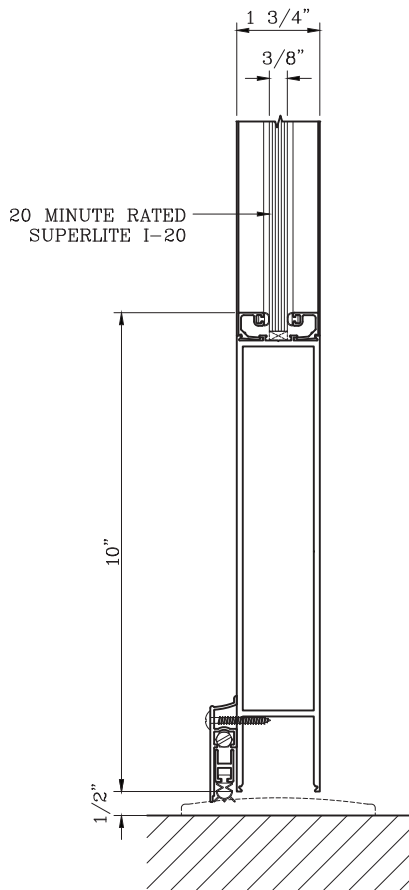

# 20 MINUTE FIRE PROTECTIVE ALUMINUM SINGLE DOOR

-INTERIOR APPLICATION-

**Titan Metal Products**  
USA

DATE:

DRAWN:

SCALE:

These details are subject to change without notice.

## -INTERIOR APPLICATION-

(7) DOOR BOTTOM RAIL DETAIL

(10) DOOR TOP RAIL DETAIL

**Titan Metal Products**  
USA

DATE:

DRAWN:

SCALE:

These details are subject to change without notice.

# 20 MINUTE FIRE PROTECTIVE ALUMINUM SINGLE DOOR -INTERIOR APPLICATION-

11 DOOR JAMB at HINGE DETAIL

12 DOOR JAMB at LOCK DETAIL

**Titan Metal Products**  
USA

DATE:

DRAWN:

SCALE:

These details are subject to change without notice.