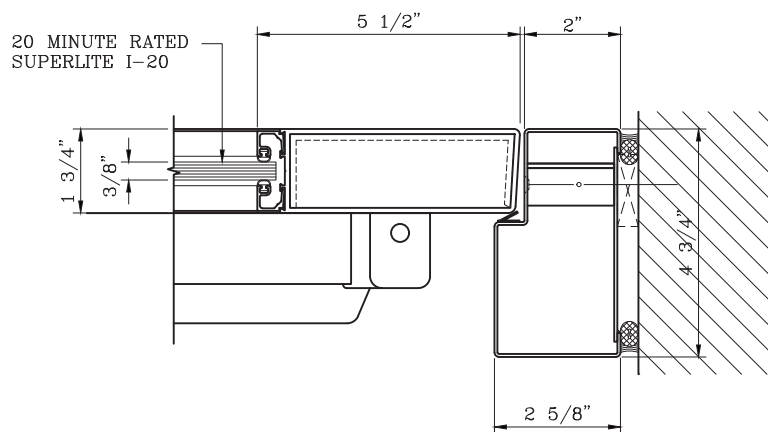

## -INTERIOR APPLICATION-

(7) DOOR BOTTOM RAIL DETAIL

(10) DOOR TOP RAIL DETAIL

**Titan Metal Products**  
USA

DATE:

DRAWN:

SCALE:

These details are subject to change without notice.

# 20 MINUTE FIRE PROTECTIVE ALUMINUM SINGLE DOOR -INTERIOR APPLICATION-

11 DOOR JAMB at HINGE DETAIL

12 DOOR JAMB at LOCK DETAIL

**Titan Metal Products**  
USA

DATE:

DRAWN:

SCALE:

These details are subject to change without notice.