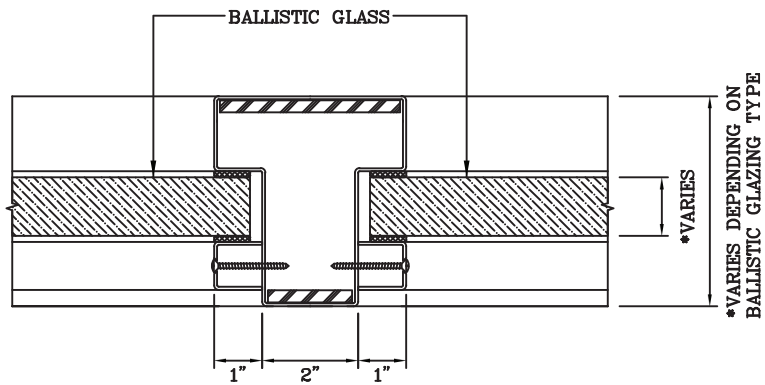

BALLISTIC RATED OPENING

Titan Metal Products
USA

DATE:

DRAWN:

SCALE:

These details are subject to change without notice.

BALLISTIC RATED OPENING

1 JAMB DETAIL

2 VERTICAL MULLION DETAIL

Titan Metal Products
USA

DATE:

DRAWN:

SCALE:

These details are subject to change without notice.

BALLISTIC RATED OPENING

3 HORIZONTAL MULLION DETAIL

4 HEAD DETAIL

5 SILL DETAIL

Titan Metal Products
USA

DATE:

DRAWN:

SCALE:

These details are subject to change without notice.