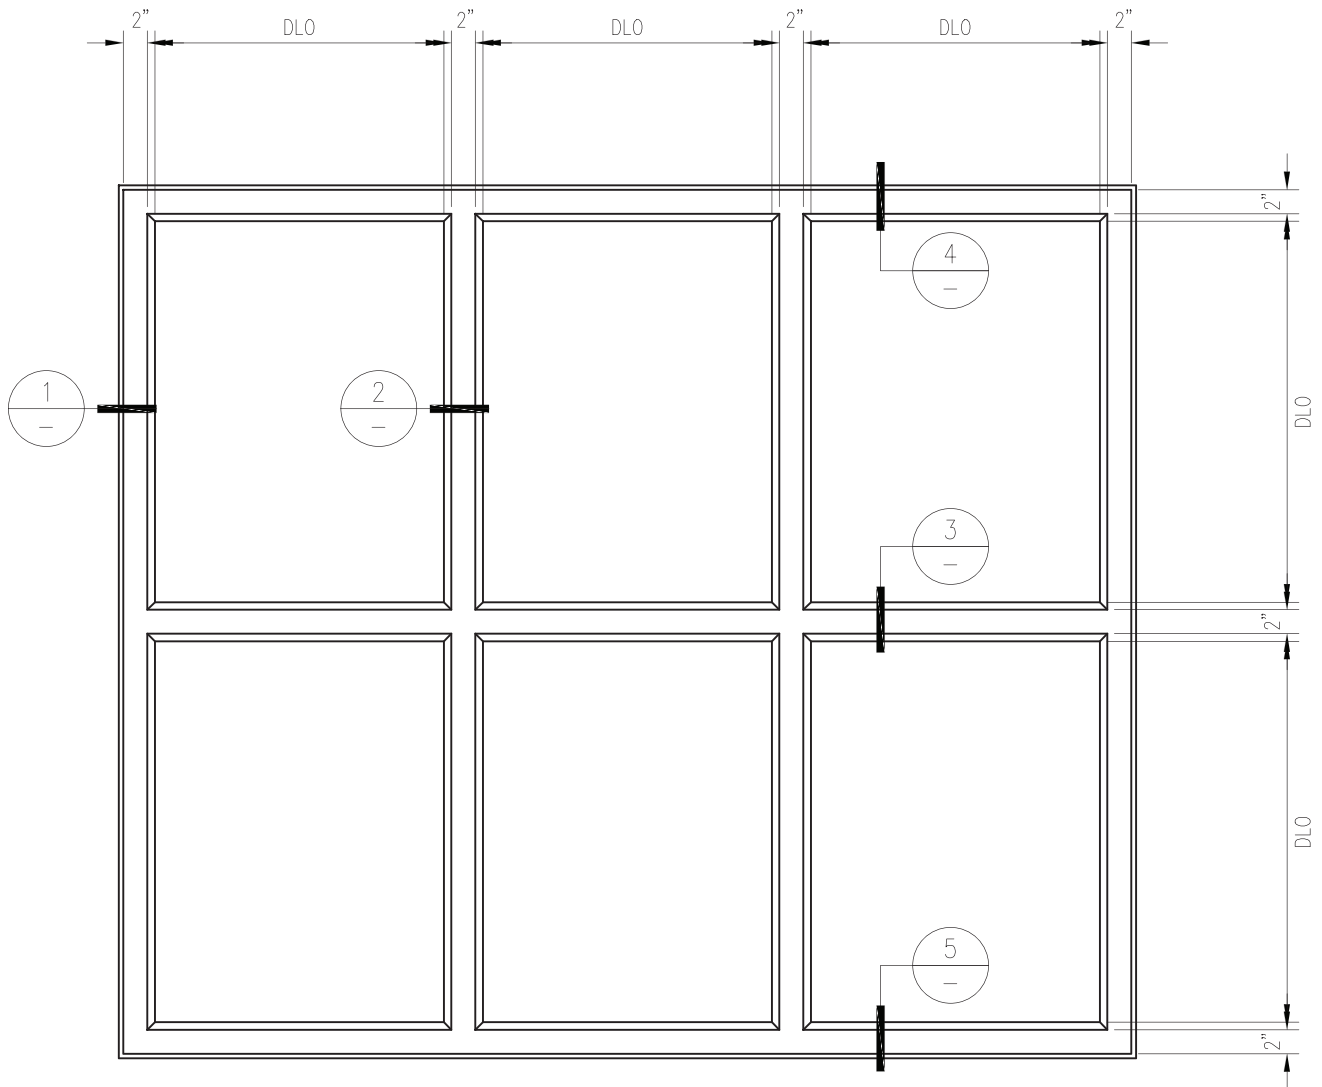

BALLISTIC RATED OPENING

Titan Metal Products
USA

DATE:

DRAWN:

SCALE:

These details are subject to change without notice.