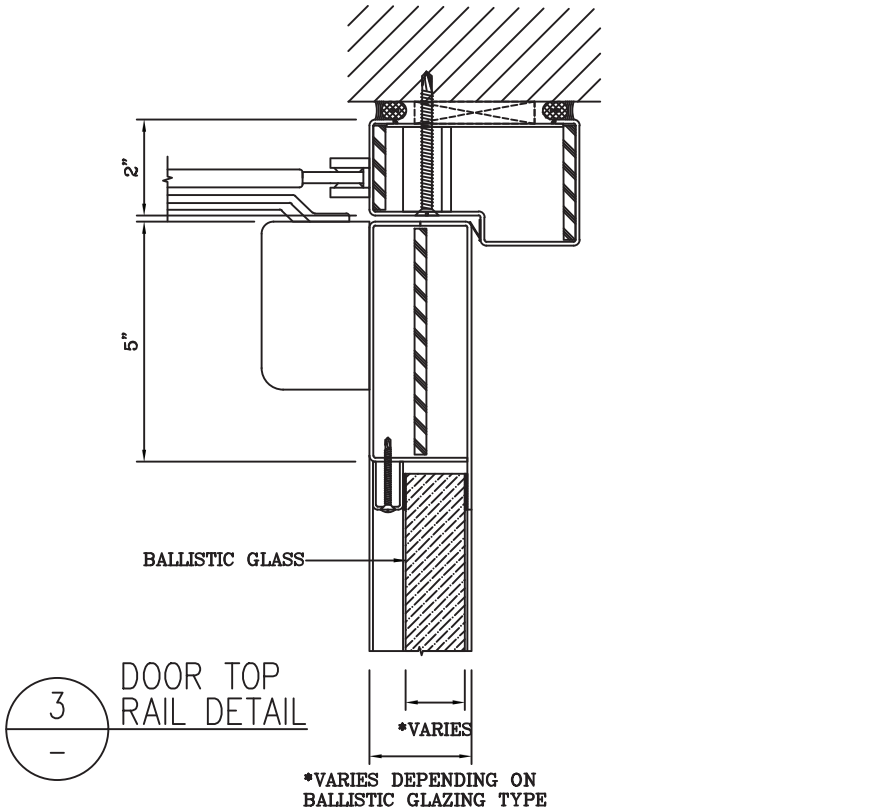

BALLISTIC RATED DOOR PAIR

Titan Metal Products
USA

DATE:

DRAWN:

SCALE:

These details are subject to change without notice.

BALLISTIC RATED DOOR PAIR

1
-
DOOR BOTTOM RAIL DETAIL

2
-
DOOR MEETING STILES DETAIL

Titan Metal Products
USA

DATE:

DRAWN:

SCALE:

These details are subject to change without notice.

BALLISTIC RATED DOOR PAIR

Titan Metal Products
USA

DATE:

DRAWN:

SCALE:

These details are subject to change without notice.