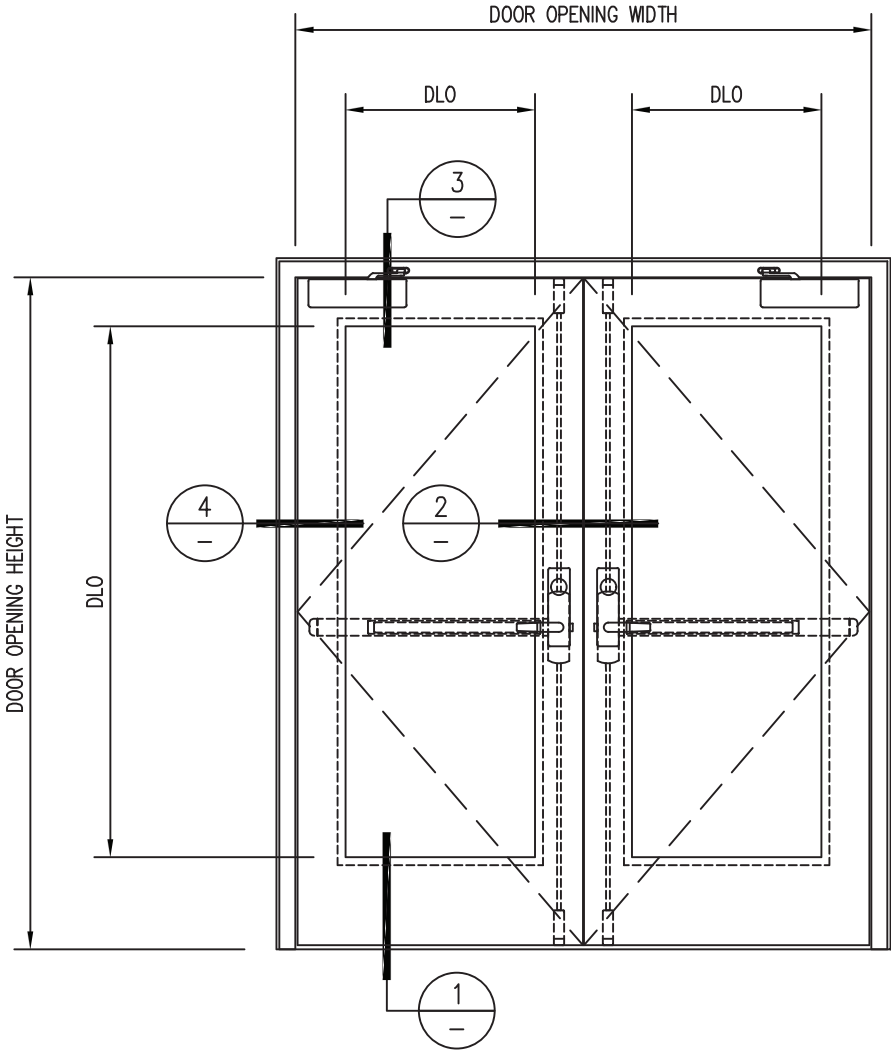

BALLISTIC RATED DOOR PAIR

Titan Metal Products
USA

DATE:

DRAWN:

SCALE:

These details are subject to change without notice.

BALLISTIC RATED DOOR PAIR

1
-
DOOR BOTTOM RAIL DETAIL

2
-
DOOR MEETING STILES DETAIL

Titan Metal Products
USA

DATE:

DRAWN:

SCALE:

These details are subject to change without notice.

BALLISTIC RATED DOOR PAIR

Titan Metal Products
USA

DATE:

DRAWN:

SCALE:

These details are subject to change without notice.