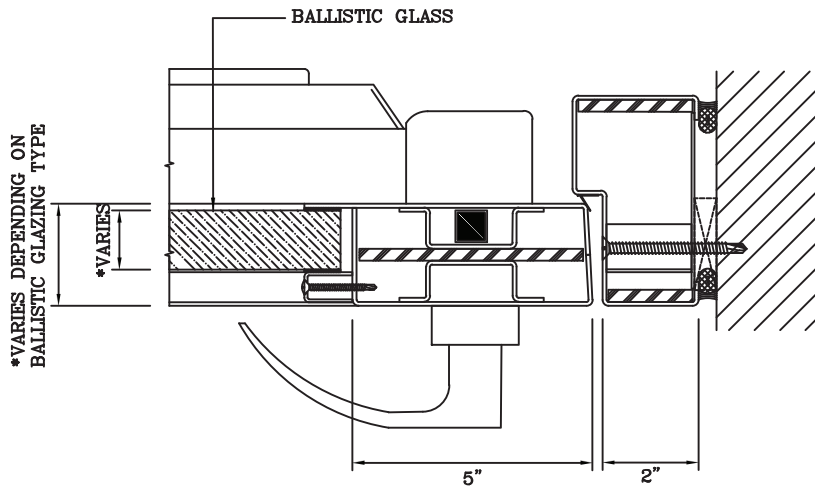

BALLISTIC RATED SINGLE DOOR

Titan Metal Products
USA

DATE:

DRAWN:

SCALE:

These details are subject to change without notice.

BALLISTIC RATED SINGLE DOOR

1 DOOR BOTTOM RAIL DETAIL

2 DOOR TOP RAIL DETAIL

Titan Metal Products
USA

DATE:

DRAWN:

SCALE:

These details are subject to change without notice.

BALLISTIC RATED SINGLE DOOR

3 DOOR JAMB at HINGE DETAIL

4 DOOR JAMB at LOCK DETAIL

Titan Metal Products
USA

DATE:

DRAWN:

SCALE:

These details are subject to change without notice.