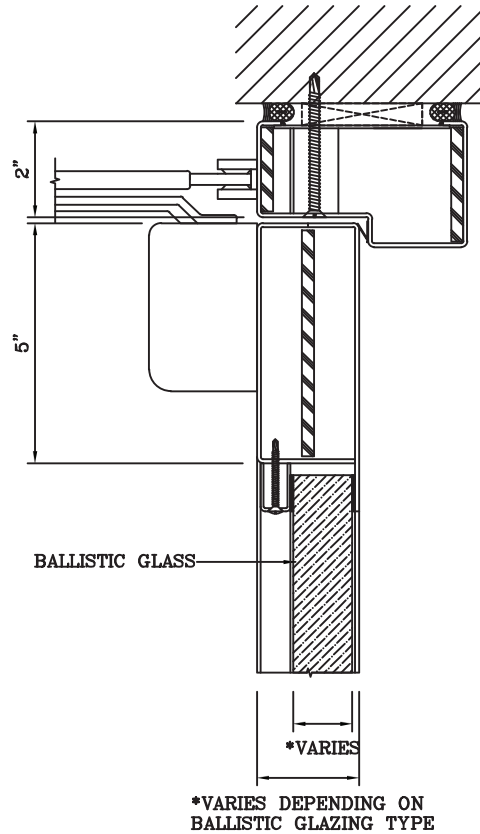

BALLISTIC RATED SINGLE DOOR

Titan Metal Products
USA

DATE:

DRAWN:

SCALE:

These details are subject to change without notice.

BALLISTIC RATED SINGLE DOOR

1 DOOR BOTTOM RAIL DETAIL

2 DOOR TOP RAIL DETAIL

Titan Metal Products
USA

DATE:

DRAWN:

SCALE:

These details are subject to change without notice.

BALLISTIC RATED SINGLE DOOR

3 DOOR JAMB at HINGE DETAIL

4 DOOR JAMB at LOCK DETAIL

Titan Metal Products
USA

DATE:

DRAWN:

SCALE:

These details are subject to change without notice.