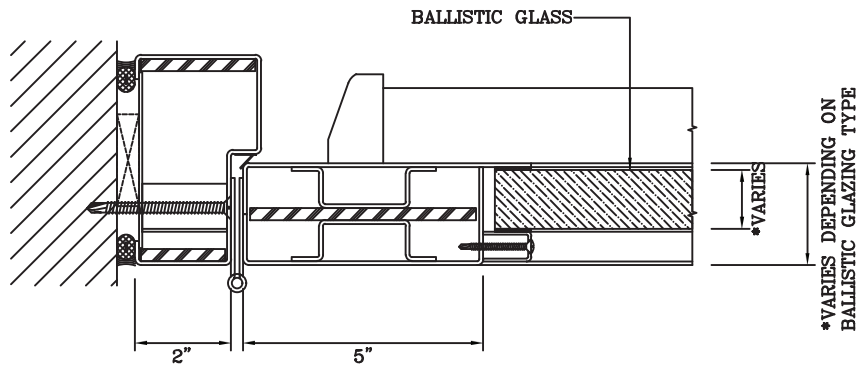

2 DOOR TOP RAIL DETAIL

Titan Metal Products
USA

DATE:

DRAWN:

SCALE:

These details are subject to change without notice.

BALLISTIC RATED SINGLE DOOR

3 DOOR JAMB at HINGE DETAIL

4 DOOR JAMB at LOCK DETAIL

Titan Metal Products
USA

DATE:

DRAWN:

SCALE:

These details are subject to change without notice.