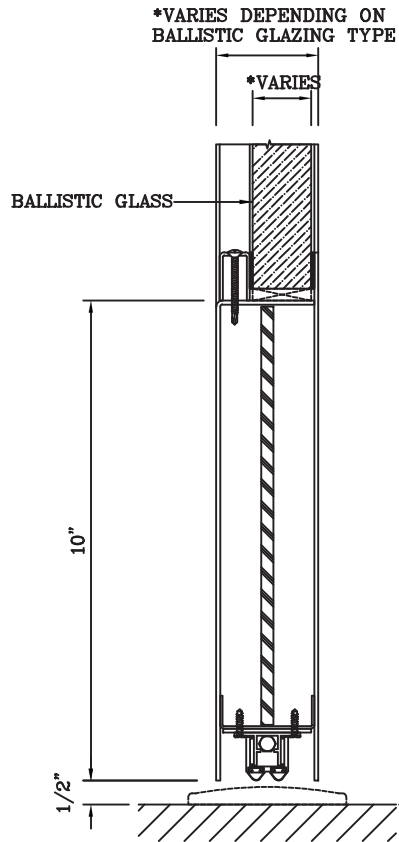

BALLISTIC RATED SINGLE DOOR

Titan Metal Products
USA

DATE:

DRAWN:

SCALE:

These details are subject to change without notice.

BALLISTIC RATED SINGLE DOOR

1 DOOR BOTTOM RAIL DETAIL

2 DOOR TOP RAIL DETAIL

Titan Metal Products
USA

DATE:

DRAWN:

SCALE:

These details are subject to change without notice.

BALLISTIC RATED SINGLE DOOR

3 DOOR JAMB at HINGE DETAIL

4 DOOR JAMB at LOCK DETAIL

Titan Metal Products
USA

DATE:

DRAWN:

SCALE:

These details are subject to change without notice.