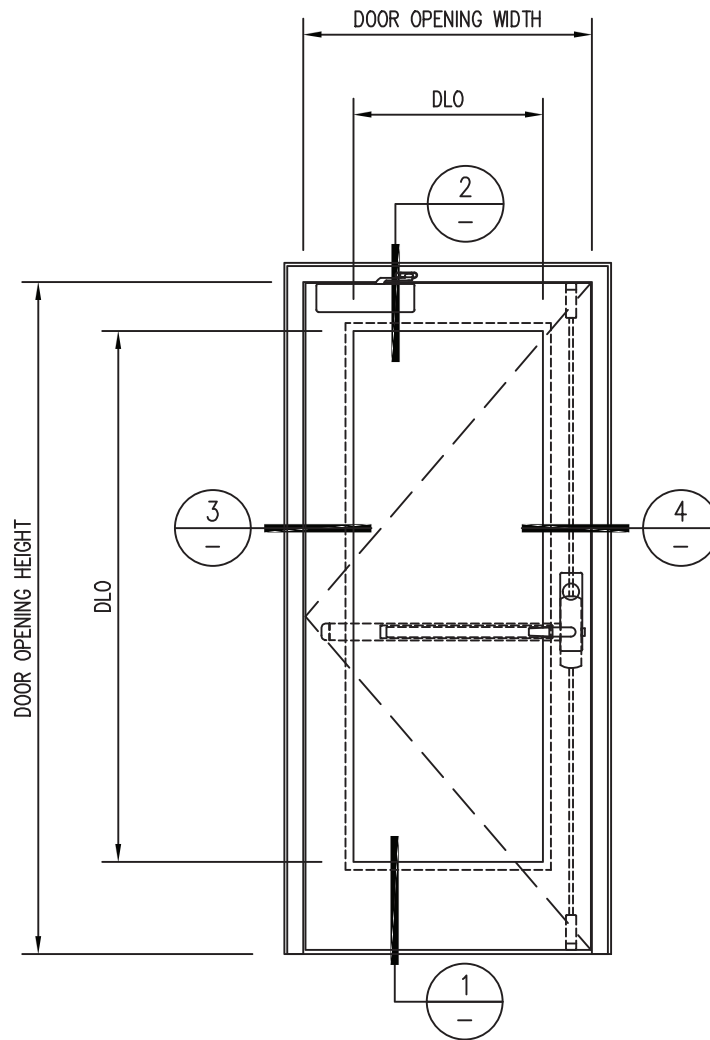

BALLISTIC RATED SINGLE DOOR

Titan Metal Products
USA

DATE:

DRAWN:

SCALE:

These details are subject to change without notice.

BALLISTIC RATED SINGLE DOOR

1 DOOR BOTTOM RAIL DETAIL

2 DOOR TOP RAIL DETAIL

Titan Metal Products
USA

DATE:

DRAWN:

SCALE:

These details are subject to change without notice.

BALLISTIC RATED SINGLE DOOR

3 DOOR JAMB at HINGE DETAIL

4 DOOR JAMB at LOCK DETAIL

Titan Metal Products
USA

DATE:

DRAWN:

SCALE:

These details are subject to change without notice.