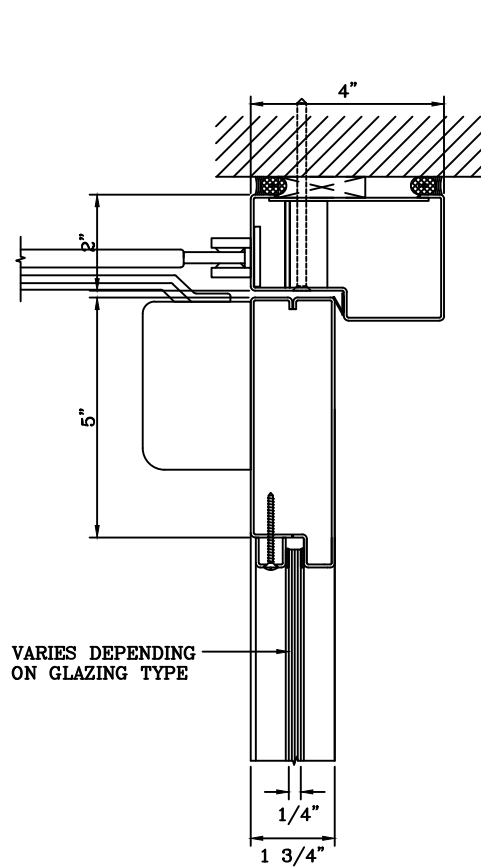

# SMOKE RATED DOOR PAIR

-INTERIOR APPLICATION-

1  
-  
DOOR TOP RAIL DETAIL

2  
-  
DOOR BOTTOM RAIL DETAIL

NOTE: CATEGORY "H" GASKETS AND SMOKE APPROVED ASTRAGALS ARE REQUIRED TO BE USED.

**Titan Metal Products**  
USA