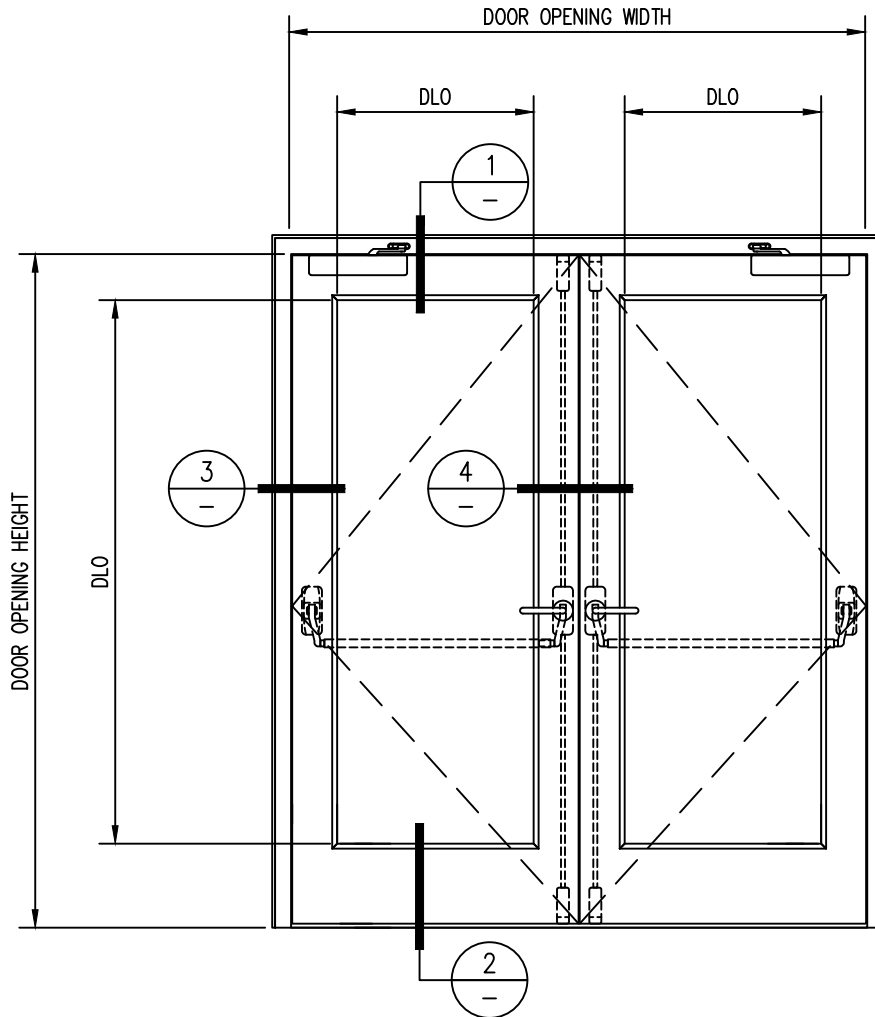

SMOKE RATED DOOR PAIR

-INTERIOR APPLICATION-

NOTE: CATEGORY "H" GASKETS AND SMOKE APPROVED ASTRAGALS ARE REQUIRED TO BE USED.

Titan Metal Products
USA

DATE:

DRAWN:

SCALE:

These details are subject to change without notice.