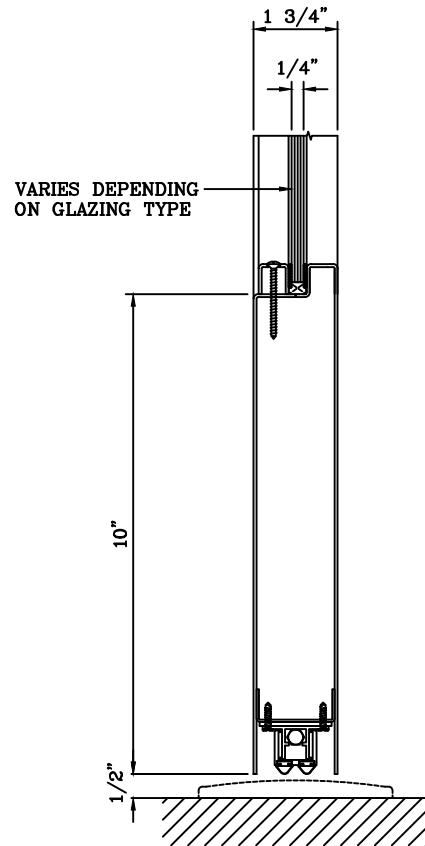

# SMOKE RATED DOOR PAIR

-INTERIOR APPLICATION-

1  
-  
DOOR TOP RAIL DETAIL

2  
-  
DOOR BOTTOM RAIL DETAIL

NOTE: CATEGORY "H" GASKETS AND SMOKE APPROVED ASTRAGALS ARE REQUIRED TO BE USED.

**Titan Metal Products**  
USA