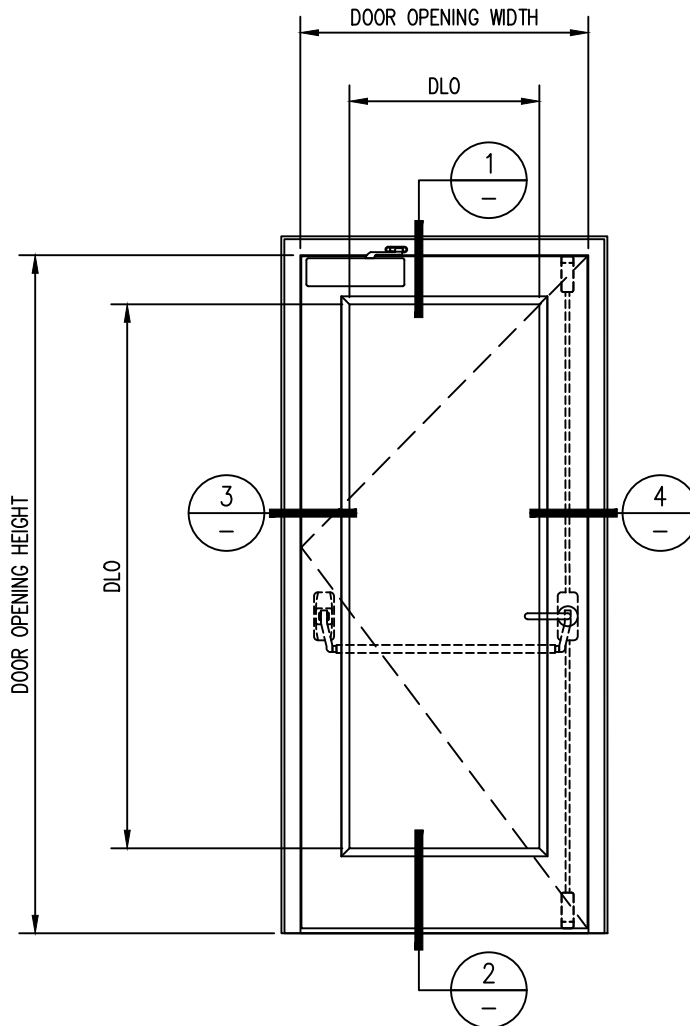

SMOKE RATED SINGLE DOOR

-INTERIOR APPLICATION-

NOTE: CATEGORY "H" GASKETS ARE REQUIRED TO BE USED.

Titan Metal Products
USA

DATE:

DRAWN:

SCALE:

These details are subject to change without notice.

SMOKE RATED SINGLE DOOR

-INTERIOR APPLICATION-

3 DOOR JAMB at HINGE DETAIL

4 DOOR JAMB at LOCK DETAIL

NOTE: CATEGORY "H" GASKETS ARE REQUIRED TO BE USED.

Titan Metal Products
USA

DATE:

DRAWN:

SCALE:

These details are subject to change without notice.