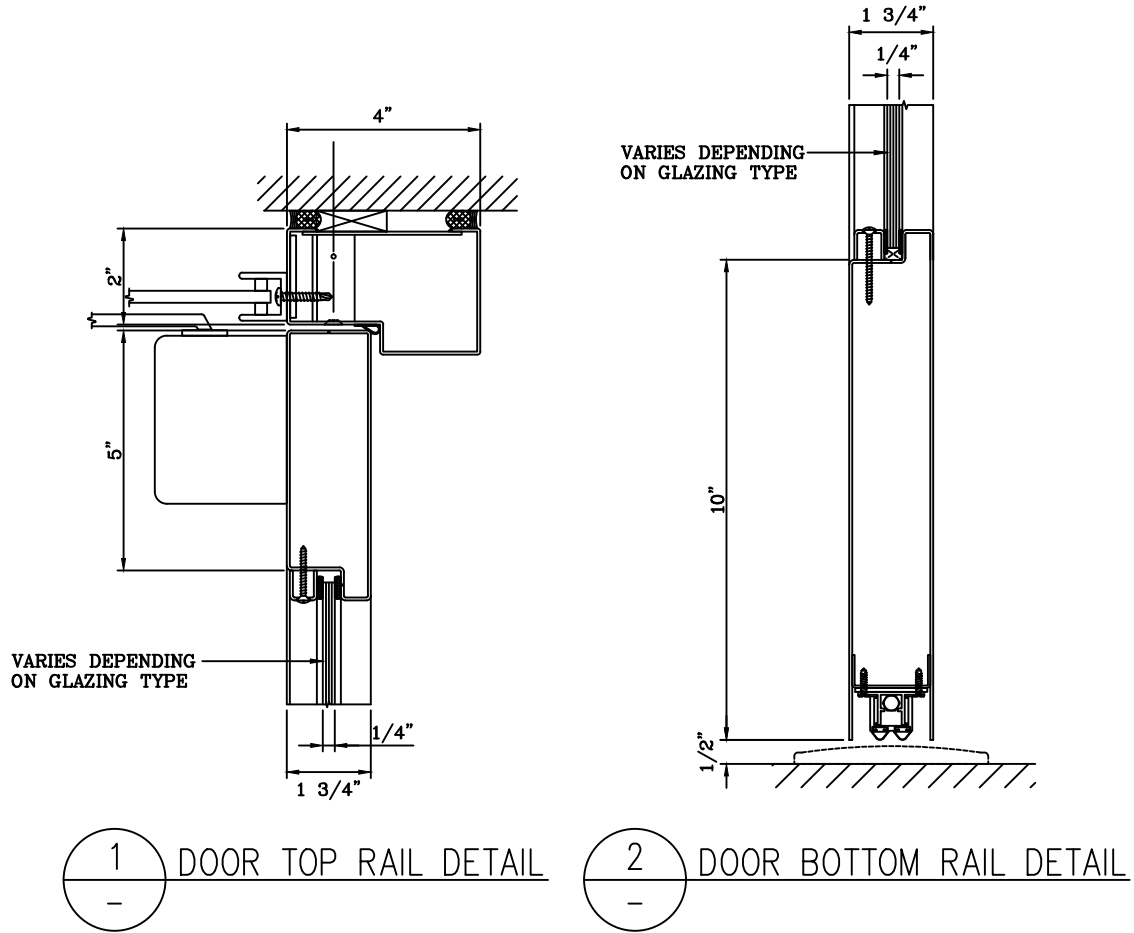

SMOKE RATED SINGLE DOOR

-INTERIOR APPLICATION-

NOTE: CATEGORY "H" GASKETS ARE REQUIRED TO BE USED.

Titan Metal Products
USA

DATE:

DRAWN:

SCALE:

These details are subject to change without notice.

SMOKE RATED SINGLE DOOR

-INTERIOR APPLICATION-

3 DOOR JAMB at HINGE DETAIL

4 DOOR JAMB at LOCK DETAIL

NOTE: CATEGORY "H" GASKETS ARE REQUIRED TO BE USED.

Titan Metal Products
USA

DATE:

DRAWN:

SCALE:

These details are subject to change without notice.