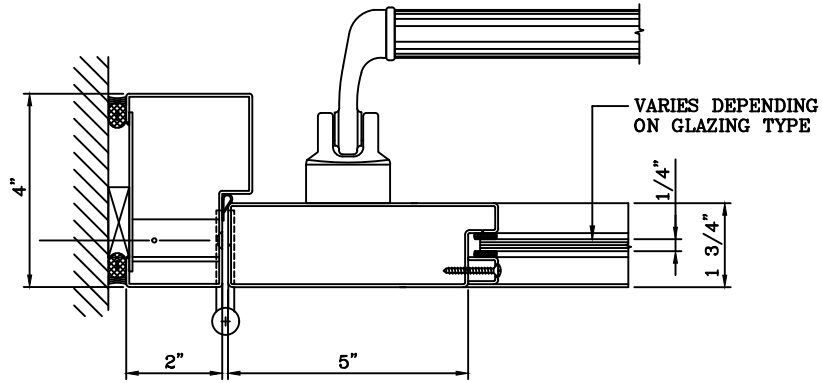

SMOKE RATED SINGLE DOOR

-INTERIOR APPLICATION-

NOTE: CATEGORY "H" GASKETS ARE REQUIRED TO BE USED.

Titan Metal Products
USA

DATE:

DRAWN:

SCALE:

These details are subject to change without notice.

SMOKE RATED SINGLE DOOR

-INTERIOR APPLICATION-

3 DOOR JAMB at HINGE DETAIL

4 DOOR JAMB at LOCK DETAIL

NOTE: CATEGORY "H" GASKETS ARE REQUIRED TO BE USED.

Titan Metal Products
USA

DATE:

DRAWN:

SCALE:

These details are subject to change without notice.