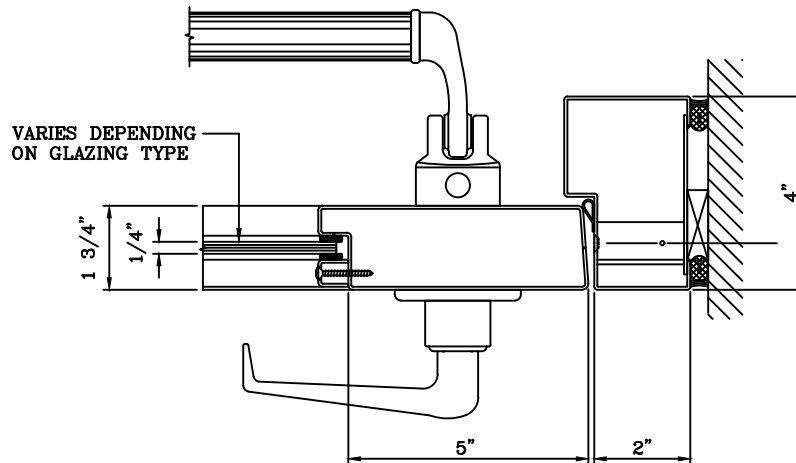

SMOKE RATED SINGLE DOOR

-INTERIOR APPLICATION-

NOTE: CATEGORY "H" GASKETS ARE REQUIRED TO BE USED.

Titan Metal Products
USA

DATE:

DRAWN:

SCALE:

These details are subject to change without notice.

SMOKE RATED SINGLE DOOR

-INTERIOR APPLICATION-

3 DOOR JAMB at HINGE DETAIL

4 DOOR JAMB at LOCK DETAIL

NOTE: CATEGORY "H" GASKETS ARE REQUIRED TO BE USED.

Titan Metal Products
USA

DATE:

DRAWN:

SCALE:

These details are subject to change without notice.